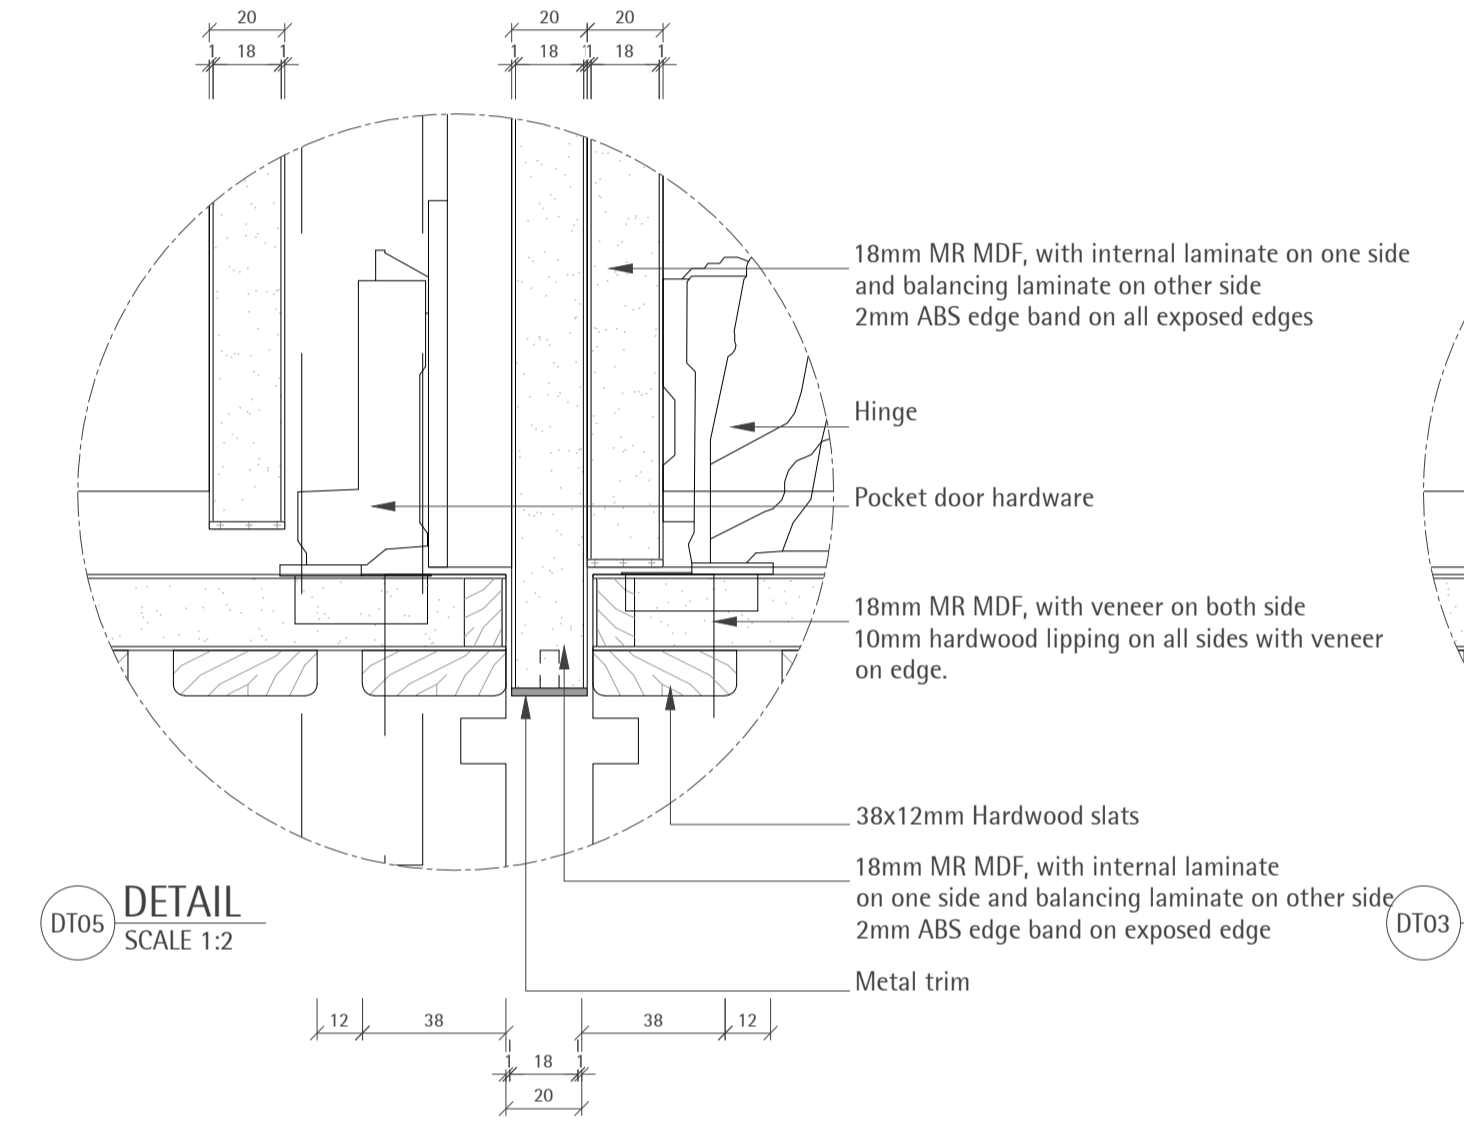

05 SECTION
SCALE 1:10

06 SECTION
SCALE 1:10

ITEM CODE	SPECIFICATION CODE	DESCRIPTION	SUPPLIER
TRM 501	P20.1211	Metal Trim Bronze Effect Polished Finish	T.B.A
HINGE	348.31.800	Full overlay hinge	Hafele
Door Catches	356.05.071	-	Hafele
Heavy duty drawer runner	760H50005	Tip-on blumotion for movento	Hafele
Adjustable Plinth Feet	637.12.229	-	Hafele
Keku Plug Push On	262.50.358	-	Hafele

ITEM CODE	REF	DESCRIPTION	FINISH	SUPPLIER
SA 32	10 06098 0-00	MEM Siphon for basin, 1 1/4 inches	Chrome	Dornbracht
SA 35	416540 01	Architectural built in washbasin 415mm diameter, with overflow and basin waste	White Alpin ceramic	Villeroy & Boch
SA 55	3353885-00	Tara Logic Single-lever basin mixer with raised base with pop-up waste	Chrome	Dornbracht

DT16 DETAIL
SCALE 1:2

DT19 DETAIL
SCALE 1:2

DT17 DETAIL
SCALE 1:2

DT20 DETAIL
SCALE 1:2

DT18 DETAIL
SCALE 1:2

DT21 DETAIL
SCALE 1:2

DT10
 DETAIL
 SCALE 1:2

DT11
 DETAIL
 SCALE 1:2

DT14
 DETAIL
 SCALE 1:2

DT12
 DETAIL
 SCALE 1:2

DT13
 DETAIL
 SCALE 1:2