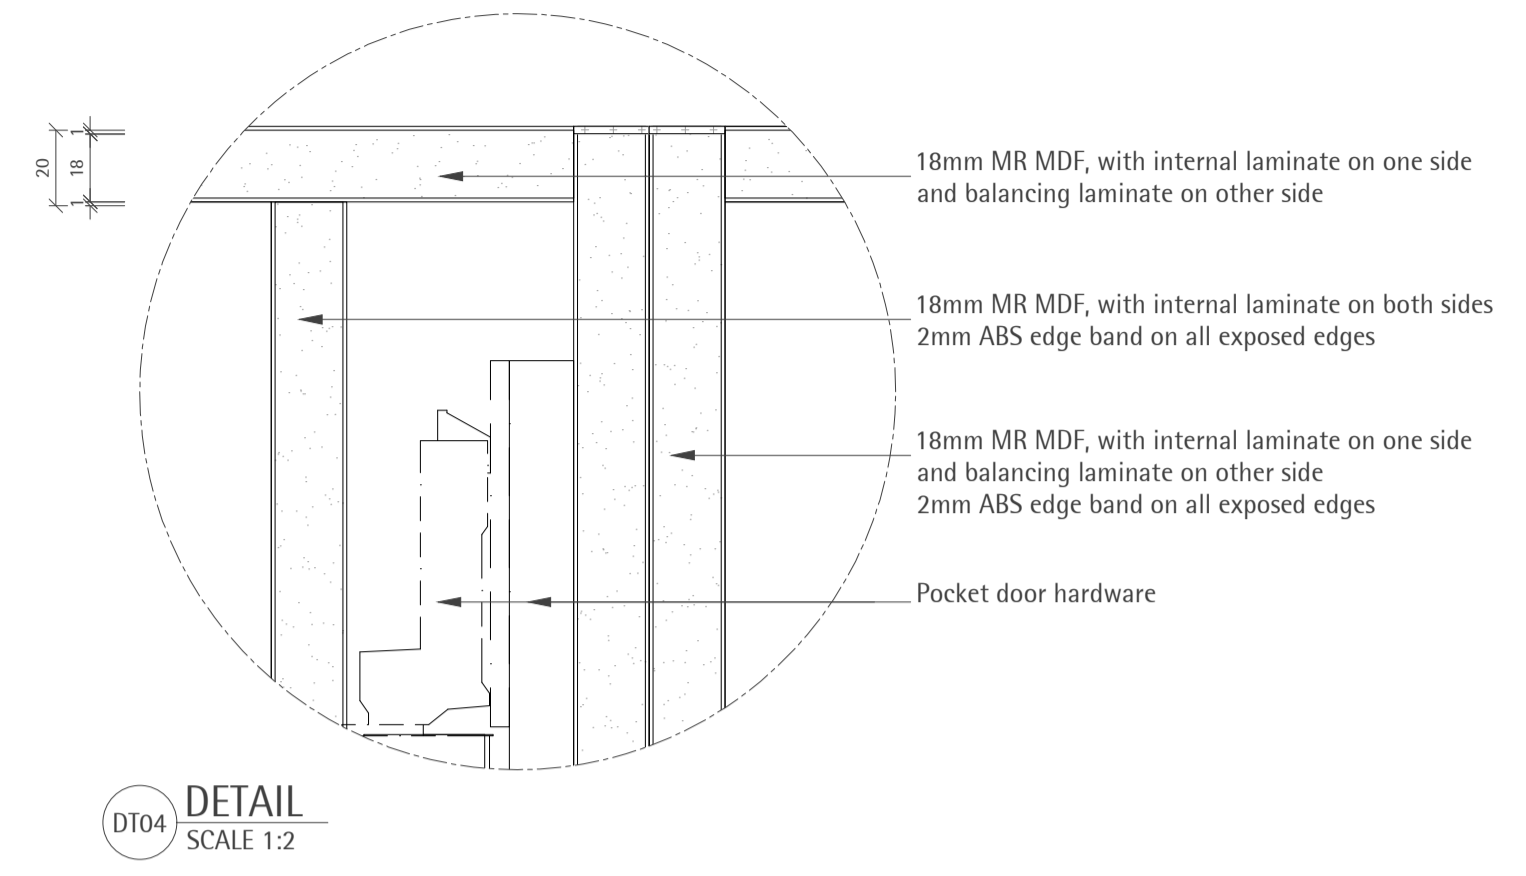

ITEM CODE	REF	DESCRIPTION	FINISH	SUPPLIER
SA 32	10 06098 0-00	MEM Siphon for basin, 1 1/4 inches	Chrome	Dornbracht
SA 35	416540 01	Architectural built in washbasin 415mm diameter, with overflow and basin waste	White Alpin ceramic	Villeroy & Boch
SA 55	3353885-00	Tara Logic Single-lever basin mixer with raised base with pop-up waste	Chrome	Dornbracht

DT16 DETAIL
SCALE 1:2

DT19 DETAIL
SCALE 1:2

DT17 DETAIL
SCALE 1:2

DT20 DETAIL
SCALE 1:2

DT18 DETAIL
SCALE 1:2

DT21 DETAIL
SCALE 1:2

DT10
 DETAIL
 SCALE 1:2

DT11
 DETAIL
 SCALE 1:2

DT14
 DETAIL
 SCALE 1:2

DT12
 DETAIL
 SCALE 1:2

DT13
 DETAIL
 SCALE 1:2