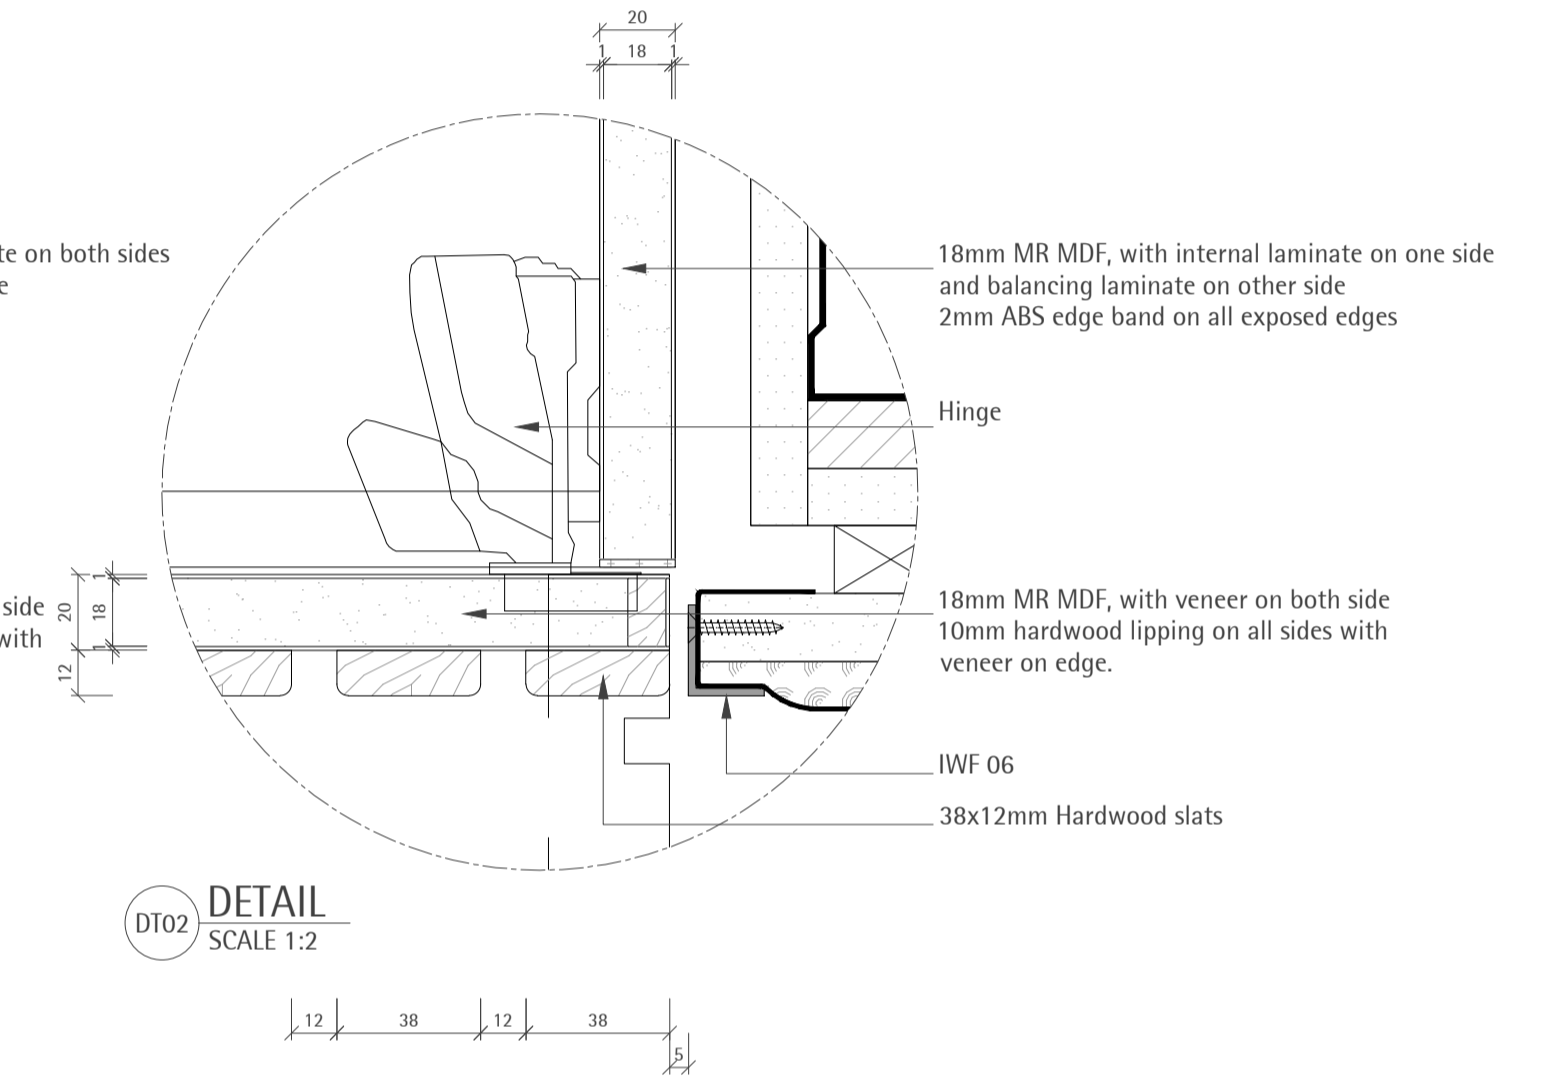

05 SECTION
SCALE 1:10

06 SECTION
SCALE 1:10

ITEM CODE	SPECIFICATION CODE	DESCRIPTION	SUPPLIER
TRM 501	P20.1211	Metal Trim Bronze Effect Polished Finish	T.B.A
HINGE	348.31.800	Full overlay hinge	Hafele
Door Catches	356.05.071	-	Hafele
Heavy duty drawer runner	760H50005	Tip-on blumotion for movento	Hafele
Adjustable Plinth Feet	637.12.229	-	Hafele
Keku Plug Push On	262.50.358	-	Hafele

ITEM CODE	REF	DESCRIPTION	FINISH	SUPPLIER
SA 32	10 06098 0-00	MEM Siphon for basin, 1 1/4 inches	Chrome	Dornbracht
SA 35	416540 01	Architectural built in washbasin 415mm diameter, with overflow and basin waste	White Alpin ceramic	Villeroy & Boch
SA 55	3353885-00	Tara Logic Single-lever basin mixer with raised base with pop-up waste	Chrome	Dornbracht

DT16 DETAIL
SCALE 1:2

DT19 DETAIL
SCALE 1:2

DT17 DETAIL
SCALE 1:2

DT20 DETAIL
SCALE 1:2

DT18 DETAIL
SCALE 1:2

DT21 DETAIL
SCALE 1:2

DT10
 DETAIL
 SCALE 1:2

DT11
 DETAIL
 SCALE 1:2

DT14
 DETAIL
 SCALE 1:2

DT12
 DETAIL
 SCALE 1:2

DT13
 DETAIL
 SCALE 1:2