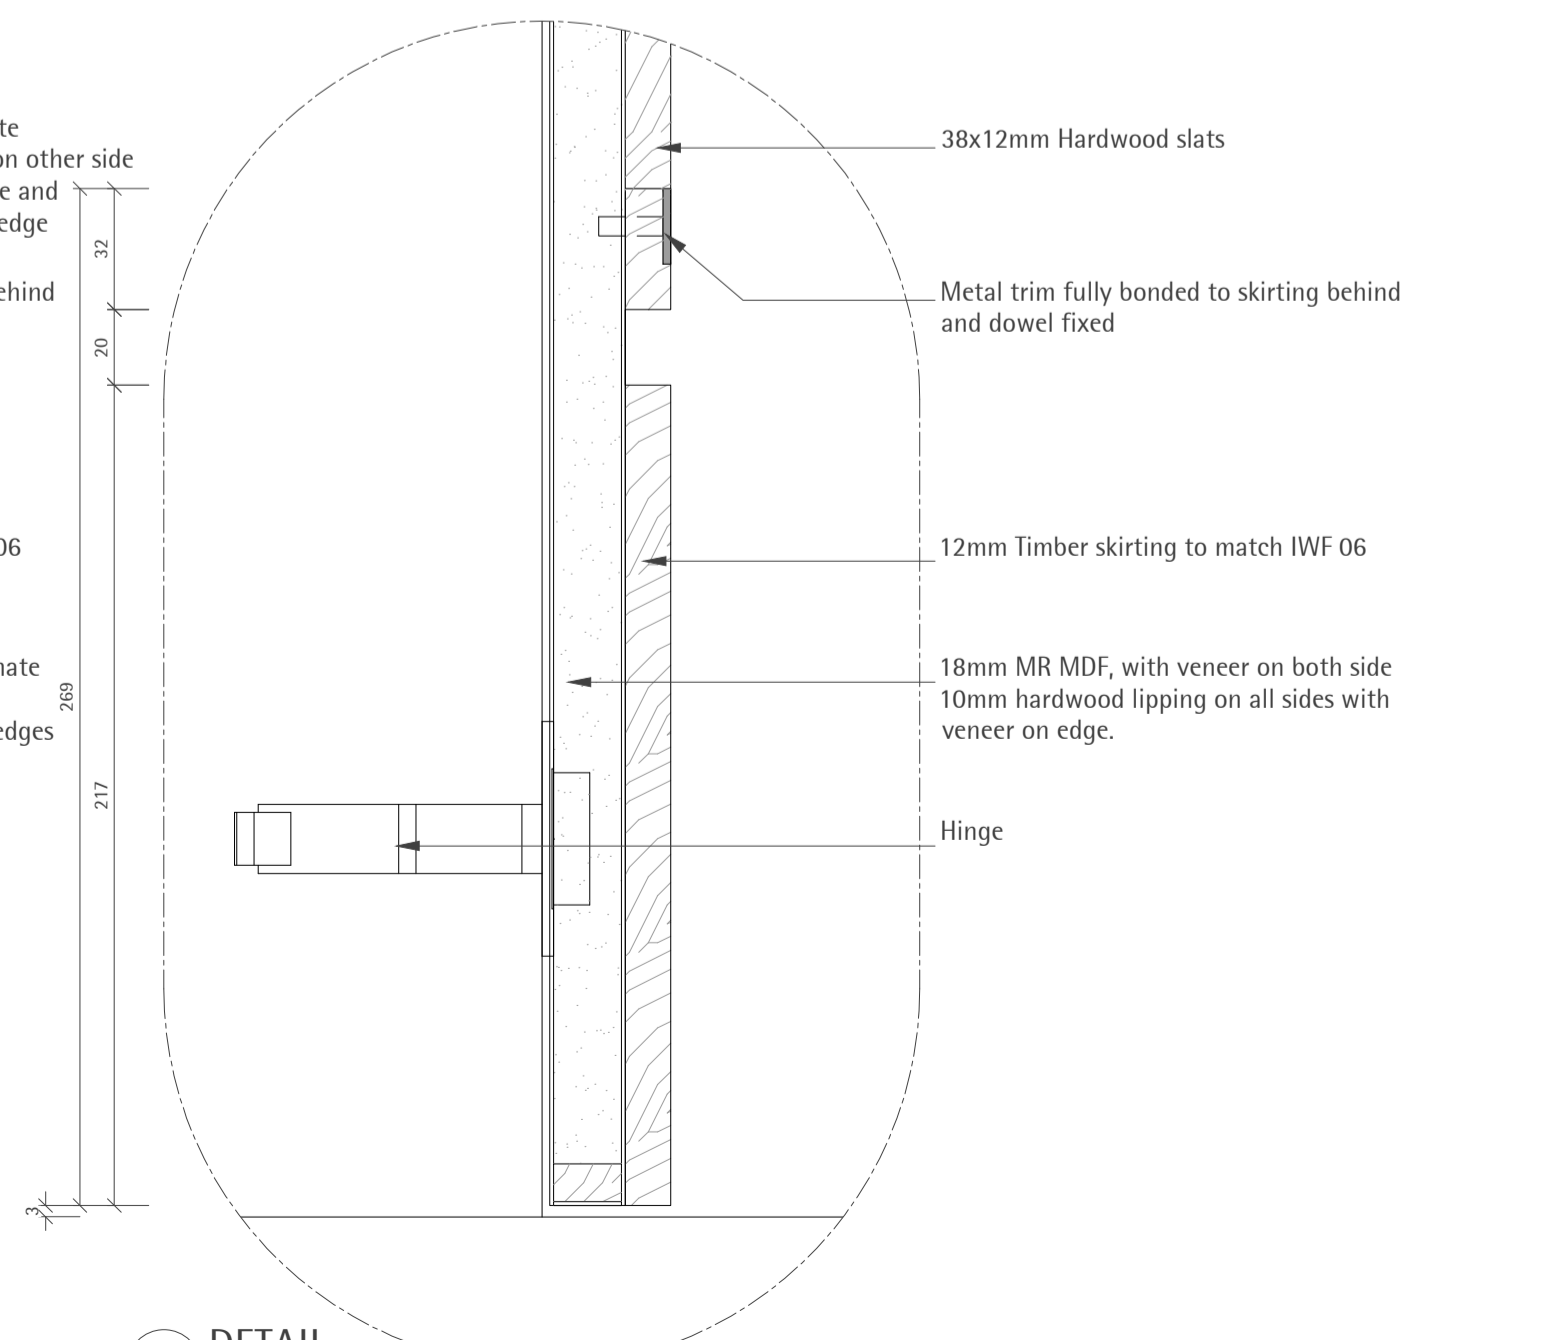

05 SECTION
SCALE 1:10

06 SECTION
SCALE 1:10

ITEM CODE	SPECIFICATION CODE	DESCRIPTION	SUPPLIER
TRM 501	P20.1211	Metal Trim Bronze Effect Polished Finish	T.B.A
HINGE	348.31.800	Full overlay hinge	Hafele
Door Catches	356.05.071	-	Hafele
Heavy duty drawer runner	760H50005	Tip-on blumotion for movento	Hafele
Adjustable Plinth Feet	637.12.229	-	Hafele
Keku Plug Push On	262.50.358	-	Hafele

ITEM CODE	REF	DESCRIPTION	FINISH	SUPPLIER
SA 32	10 06098 0-00	MEM Siphon for basin, 1 1/4 inches	Chrome	Dornbracht
SA 35	416540 01	Architectural built in washbasin 415mm diameter, with overflow and basin waste	White Alpin ceramic	Villeroy & Boch
SA 55	3353885-00	Tara Logic Single-lever basin mixer with raised base with pop-up waste	Chrome	Dornbracht

DT16 DETAIL
SCALE 1:2

DT19 DETAIL
SCALE 1:2

DT17 DETAIL
SCALE 1:2

DT20 DETAIL
SCALE 1:2

DT18 DETAIL
SCALE 1:2

DT21 DETAIL
SCALE 1:2

DT10
 DETAIL
 SCALE 1:2

DT11
 DETAIL
 SCALE 1:2

DT14
 DETAIL
 SCALE 1:2

DT12
 DETAIL
 SCALE 1:2

DT13
 DETAIL
 SCALE 1:2