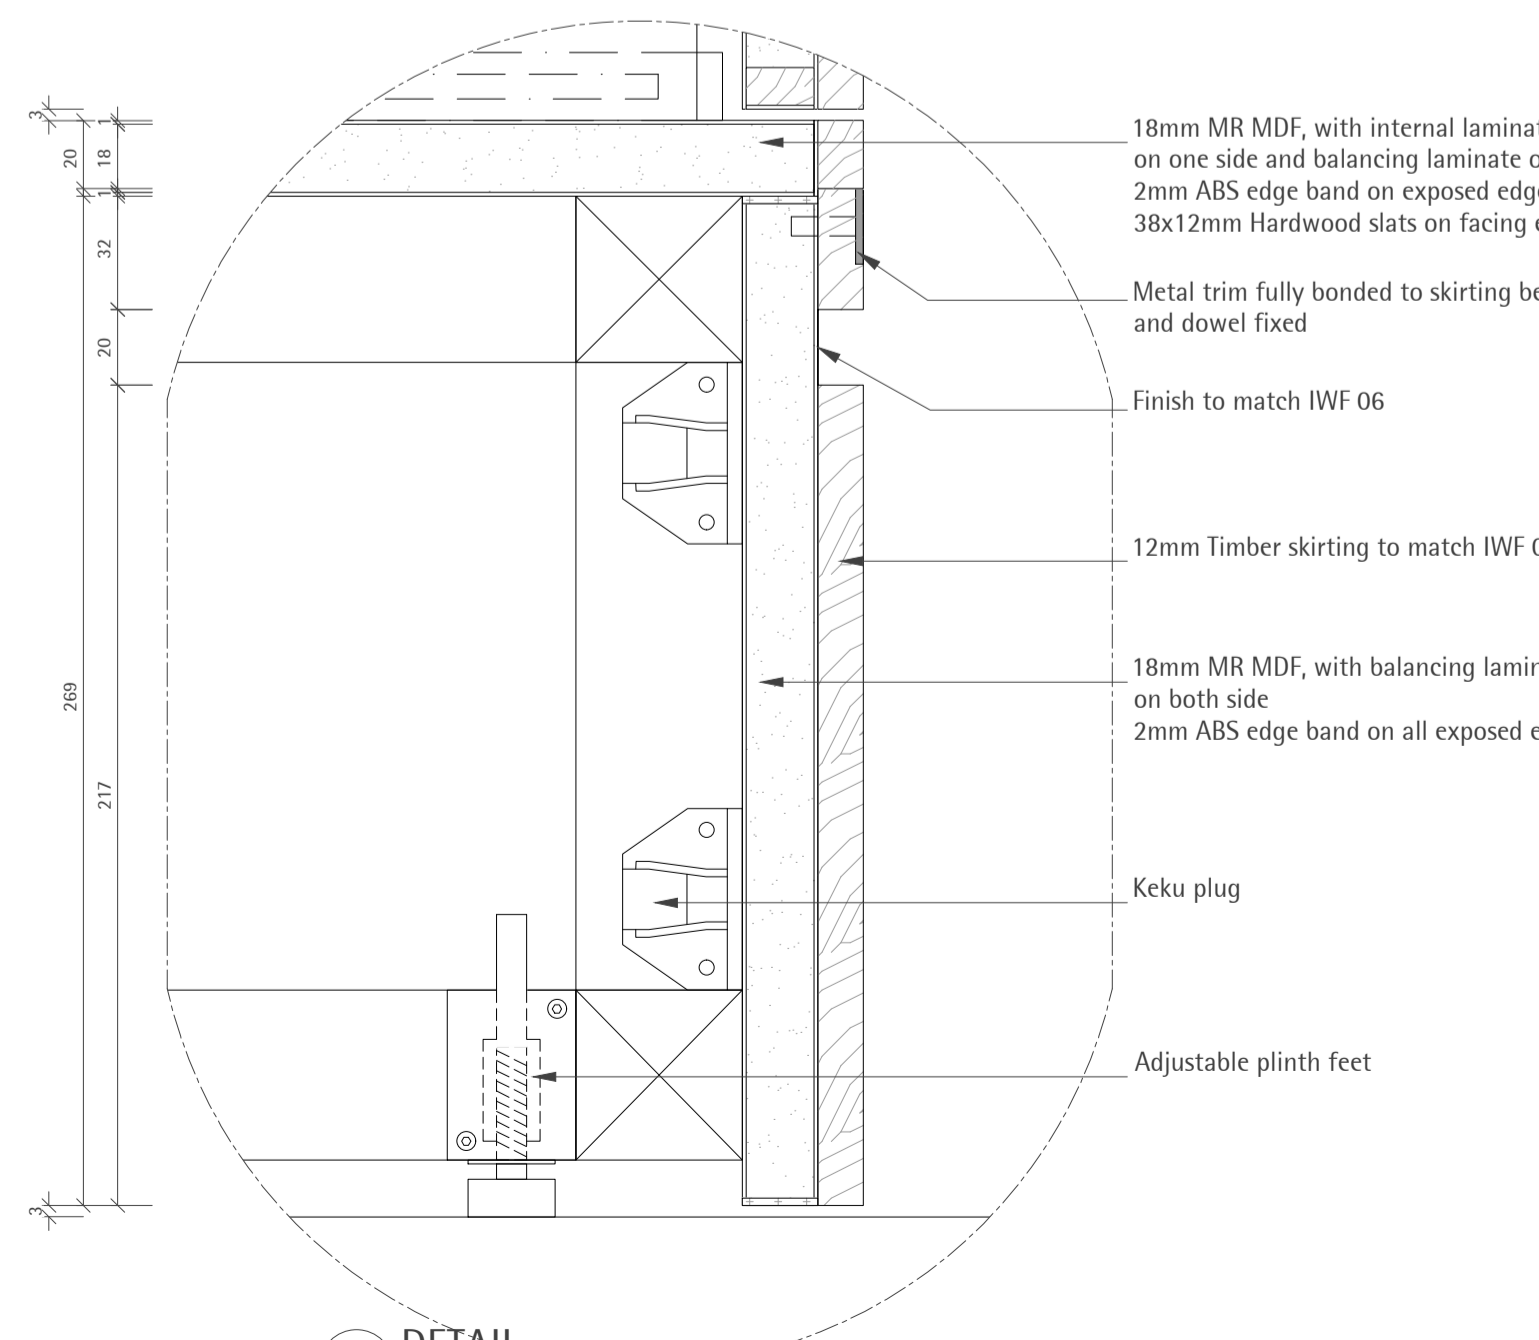

05 SECTION
SCALE 1:10

06 SECTION
SCALE 1:10

ITEM CODE	SPECIFICATION CODE	DESCRIPTION	SUPPLIER
TRM 501	P20.1211	Metal Trim Bronze Effect Polished Finish	T.B.A
HINGE	348.31.800	Full overlay hinge	Hafele
Door Catches	356.05.071	-	Hafele
Heavy duty drawer runner	760H50005	Tip-on blumotion for movento	Hafele
Adjustable Plinth Feet	637.12.229	-	Hafele
Keku Plug Push On	262.50.358	-	Hafele

ITEM CODE	REF	DESCRIPTION	FINISH	SUPPLIER
SA 32	10 06098 0-00	MEM Siphon for basin, 1 1/4 inches	Chrome	Dornbracht
SA 35	416540 01	Architectural built in washbasin 415mm diameter, with overflow and basin waste	White Alpin ceramic	Villeroy & Boch
SA 55	3353885-00	Tara Logic Single-lever basin mixer with raised base with pop-up waste	Chrome	Dornbracht

DT16 DETAIL
SCALE 1:2

DT19 DETAIL
SCALE 1:2

DT17 DETAIL
SCALE 1:2

DT20 DETAIL
SCALE 1:2

DT18 DETAIL
SCALE 1:2

DT21 DETAIL
SCALE 1:2

DT10
 DETAIL
 SCALE 1:2

DT11
 DETAIL
 SCALE 1:2

DT14
 DETAIL
 SCALE 1:2

DT12
 DETAIL
 SCALE 1:2

DT13
 DETAIL
 SCALE 1:2