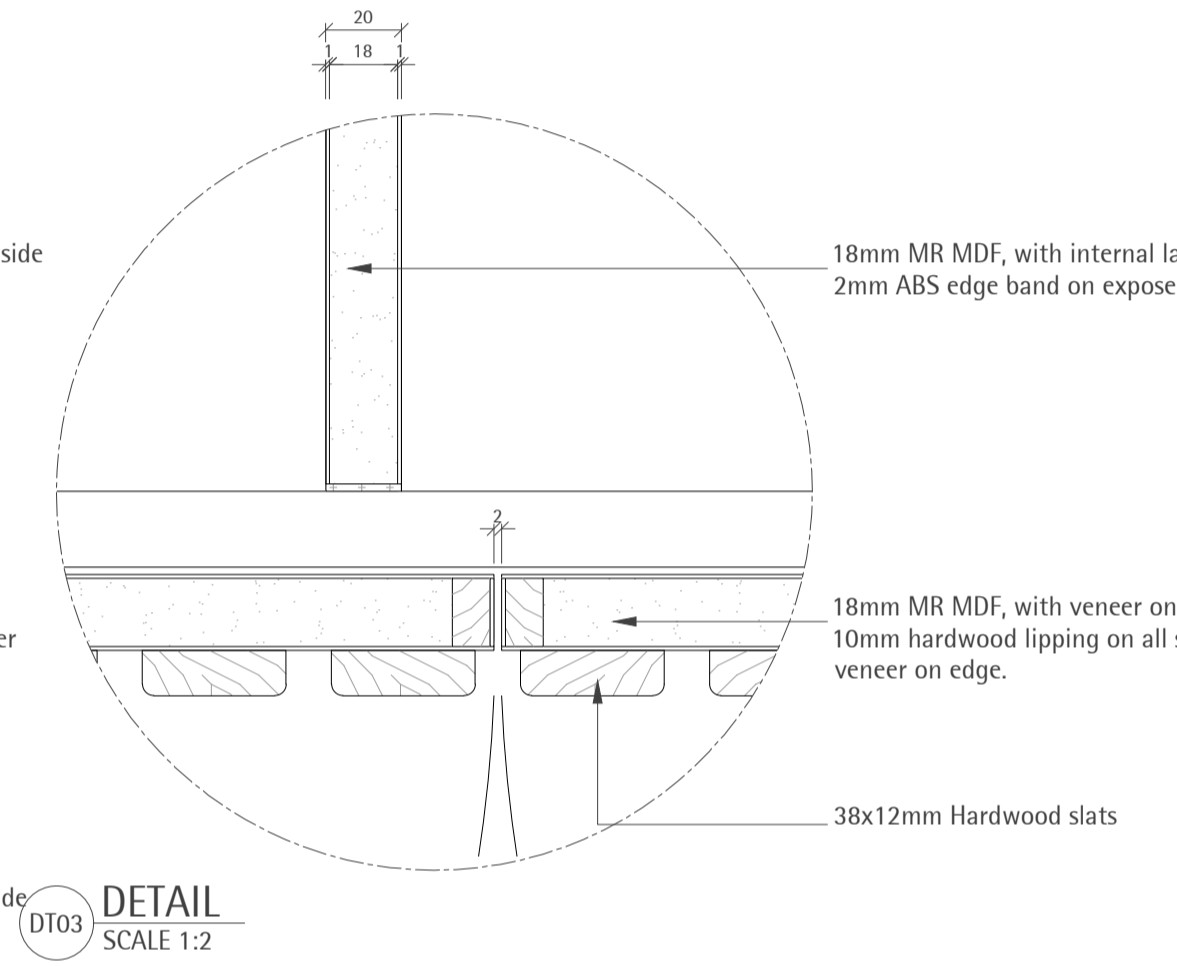

ITEM CODE	REF	DESCRIPTION	FINISH	SUPPLIER
SA 32	10 06098 0-00	MEM Siphon for basin, 1 1/4 inches	Chrome	Dornbracht
SA 35	416540 01	Architectural built in washbasin 415mm diameter, with overflow and basin waste	White Alpin ceramic	Villeroy & Boch
SA 55	3353885-00	Tara Logic Single-lever basin mixer with raised base with pop-up waste	Chrome	Dornbracht

DT16 DETAIL
SCALE 1:2

DT19 DETAIL
SCALE 1:2

DT17 DETAIL
SCALE 1:2

DT20 DETAIL
SCALE 1:2

DT18 DETAIL
SCALE 1:2

DT21 DETAIL
SCALE 1:2

DT10
 DETAIL
 SCALE 1:2

DT11
 DETAIL
 SCALE 1:2

DT14
 DETAIL
 SCALE 1:2

DT12
 DETAIL
 SCALE 1:2

DT13
 DETAIL
 SCALE 1:2