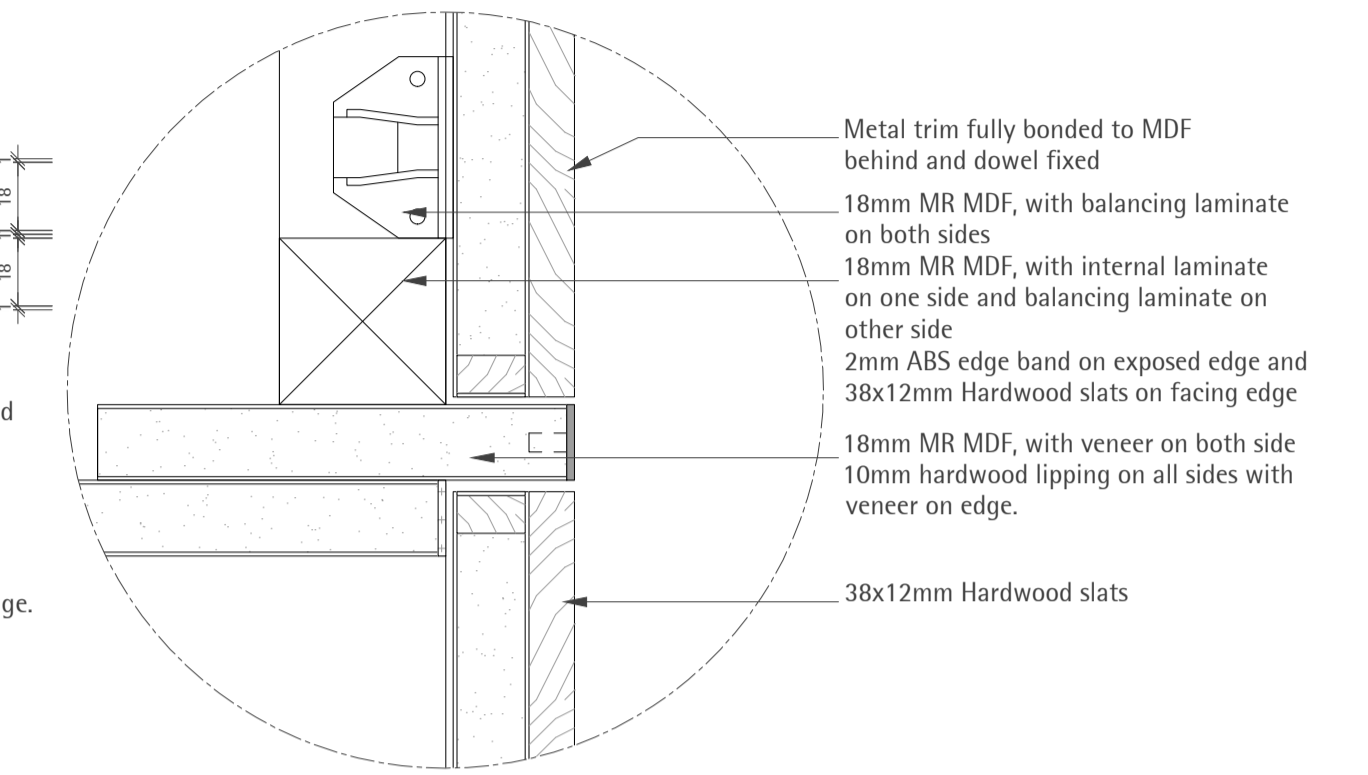

05 SECTION
SCALE 1:10

06 SECTION
SCALE 1:10

ITEM CODE	SPECIFICATION CODE	DESCRIPTION	SUPPLIER
TRM 501	P20.1211	Metal Trim Bronze Effect Polished Finish	T.B.A
HINGE	348.31.800	Full overlay hinge	Hafele
Door Catches	356.05.071	-	Hafele
Heavy duty drawer runner	760H50005	Tip-on blumotion for movento	Hafele
Adjustable Plinth Feet	637.12.229	-	Hafele
Keku Plug Push On	262.50.358	-	Hafele

ITEM CODE	REF	DESCRIPTION	FINISH	SUPPLIER
SA 32	10 06098 0-00	MEM Siphon for basin, 1 1/4 inches	Chrome	Dornbracht
SA 35	416540 01	Architectural built in washbasin 415mm diameter, with overflow and basin waste	White Alpin ceramic	Villeroy & Boch
SA 55	3353885-00	Tara Logic Single-lever basin mixer with raised base with pop-up waste	Chrome	Dornbracht

DT16 DETAIL
SCALE 1:2

DT19 DETAIL
SCALE 1:2

DT17 DETAIL
SCALE 1:2

DT20 DETAIL
SCALE 1:2

DT18 DETAIL
SCALE 1:2

DT21 DETAIL
SCALE 1:2

DT10
 DETAIL
 SCALE 1:2

DT11
 DETAIL
 SCALE 1:2

DT14
 DETAIL
 SCALE 1:2

DT12
 DETAIL
 SCALE 1:2

DT13
 DETAIL
 SCALE 1:2