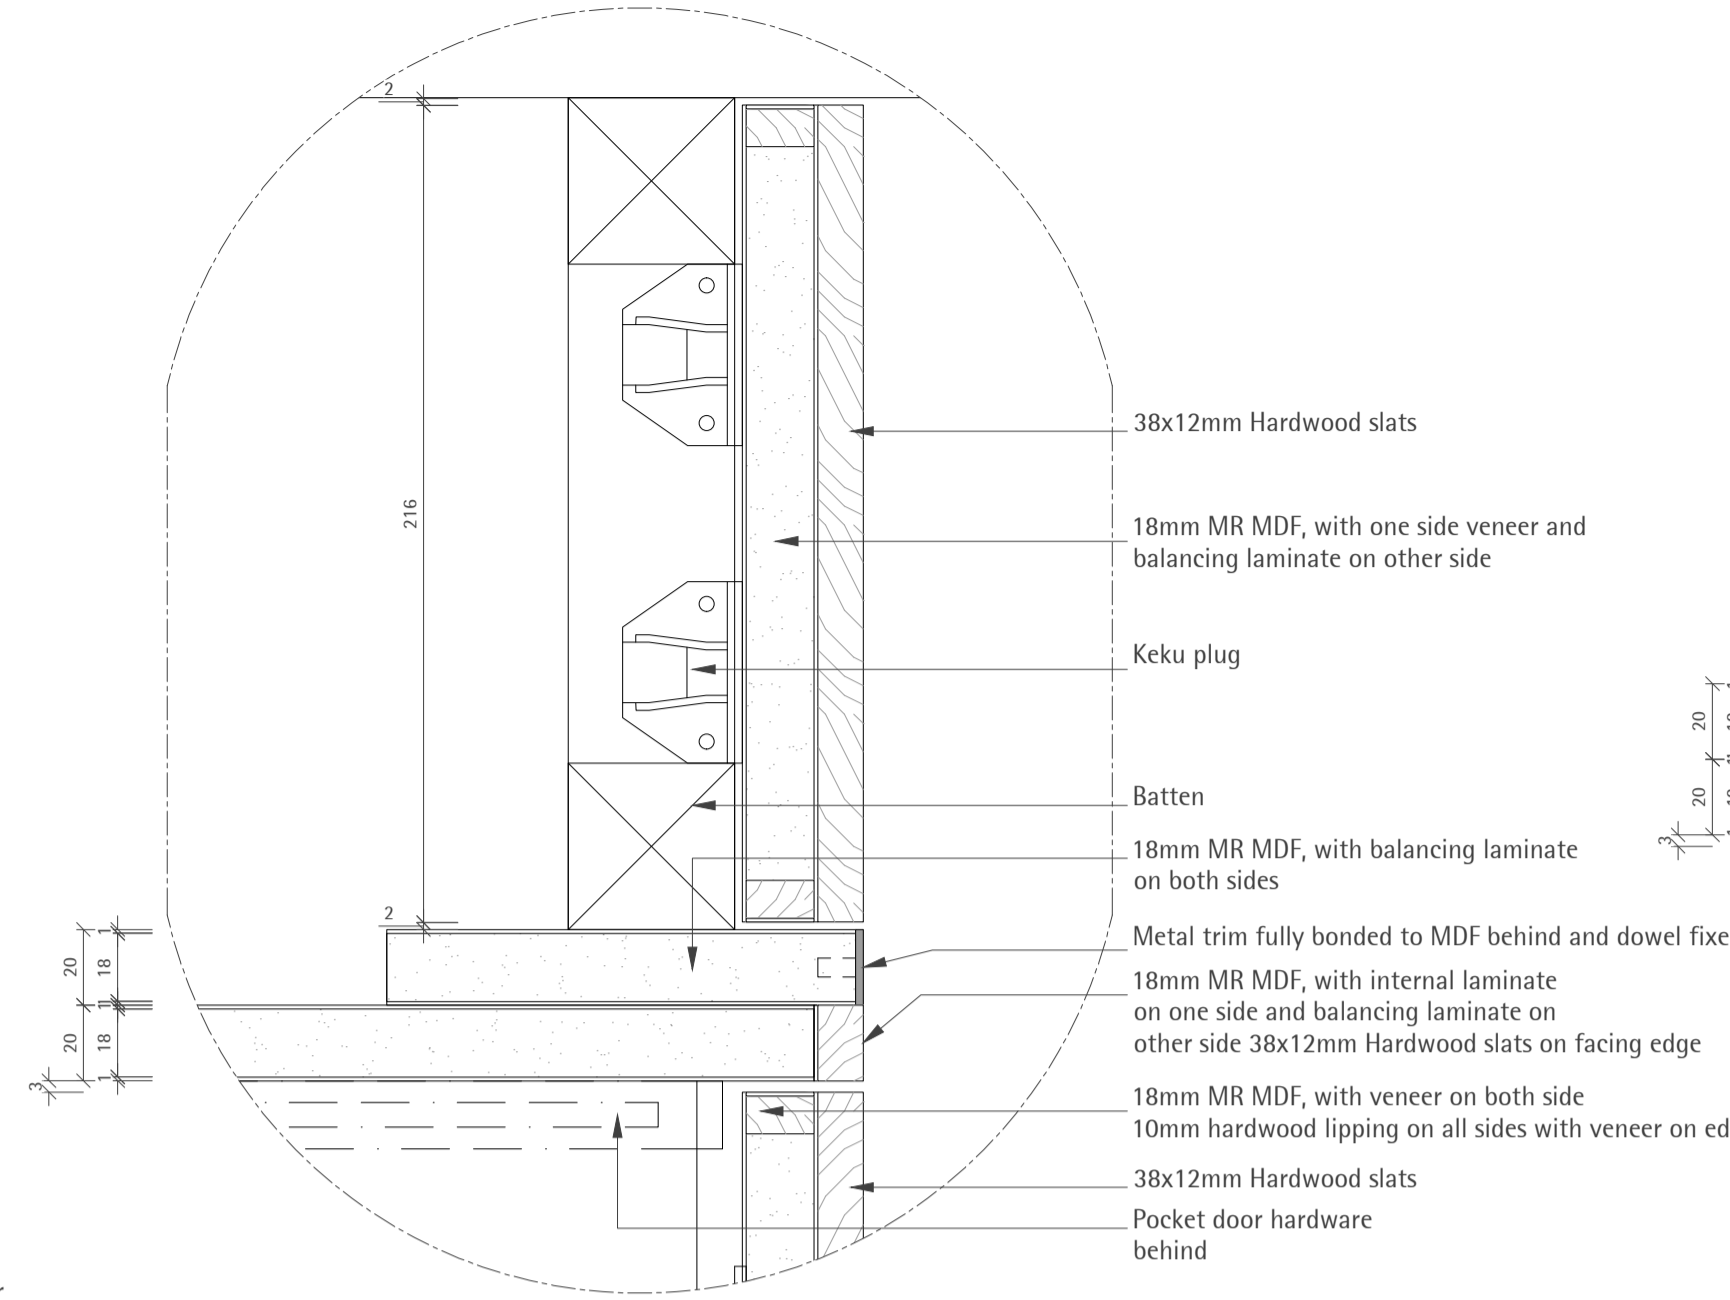

05 SECTION
SCALE 1:10

06 SECTION
SCALE 1:10

ITEM CODE	SPECIFICATION CODE	DESCRIPTION	SUPPLIER
TRM 501	P20.1211	Metal Trim Bronze Effect Polished Finish	T.B.A
HINGE	348.31.800	Full overlay hinge	Hafele
Door Catches	356.05.071	-	Hafele
Heavy duty drawer runner	760H50005	Tip-on blumotion for movento	Hafele
Adjustable Plinth Feet	637.12.229	-	Hafele
Keku Plug Push On	262.50.358	-	Hafele

ITEM CODE	REF	DESCRIPTION	FINISH	SUPPLIER
SA 32	10 06098 0-00	MEM Siphon for basin, 1 1/4 inches	Chrome	Dornbracht
SA 35	416540 01	Architectural built in washbasin 415mm diameter, with overflow and basin waste	White Alpin ceramic	Villeroy & Boch
SA 55	3353885-00	Tara Logic Single-lever basin mixer with raised base with pop-up waste	Chrome	Dornbracht

DT16 DETAIL
SCALE 1:2

DT19 DETAIL
SCALE 1:2

DT17 DETAIL
SCALE 1:2

DT20 DETAIL
SCALE 1:2

DT18 DETAIL
SCALE 1:2

DT21 DETAIL
SCALE 1:2

DT10
 DETAIL
 SCALE 1:2

DT11
 DETAIL
 SCALE 1:2

DT14
 DETAIL
 SCALE 1:2

DT12
 DETAIL
 SCALE 1:2

DT13
 DETAIL
 SCALE 1:2