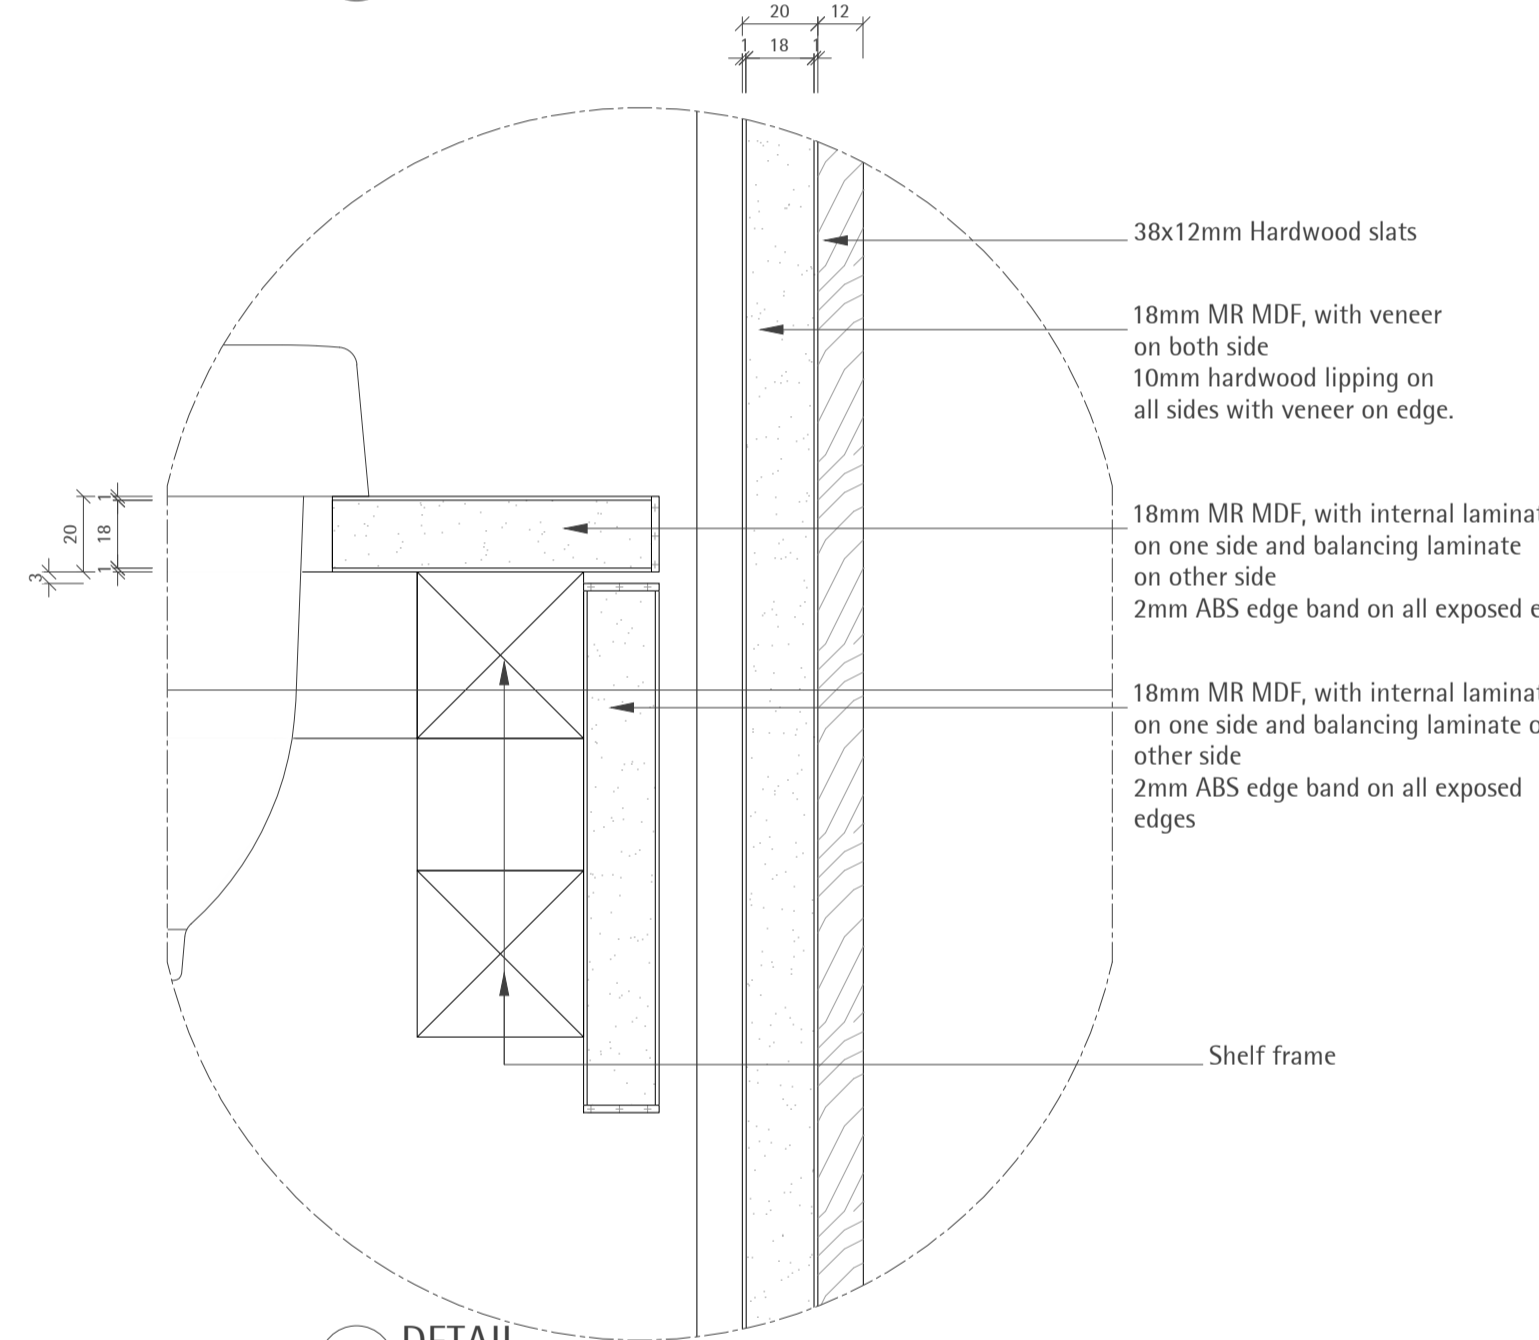

05 SECTION
SCALE 1:10

06 SECTION
SCALE 1:10

ITEM CODE	SPECIFICATION CODE	DESCRIPTION	SUPPLIER
TRM 501	P20.1211	Metal Trim Bronze Effect Polished Finish	T.B.A
HINGE	348.31.800	Full overlay hinge	Hafele
Door Catches	356.05.071	-	Hafele
Heavy duty drawer runner	760H50005	Tip-on blumotion for movento	Hafele
Adjustable Plinth Feet	637.12.229	-	Hafele
Keku Plug Push On	262.50.358	-	Hafele

ITEM CODE	REF	DESCRIPTION	FINISH	SUPPLIER
SA 32	10 06098 0-00	MEM Siphon for basin, 1 1/4 inches	Chrome	Dornbracht
SA 35	416540 01	Architectural built in washbasin 415mm diameter, with overflow and basin waste	White Alpin ceramic	Villeroy & Boch
SA 55	3353885-00	Tara Logic Single-lever basin mixer with raised base with pop-up waste	Chrome	Dornbracht

DT16 DETAIL
SCALE 1:2

DT19 DETAIL
SCALE 1:2

DT17 DETAIL
SCALE 1:2

DT20 DETAIL
SCALE 1:2

DT18 DETAIL
SCALE 1:2

DT21 DETAIL
SCALE 1:2

DT10
 DETAIL
 SCALE 1:2

DT11
 DETAIL
 SCALE 1:2

DT14
 DETAIL
 SCALE 1:2

DT12
 DETAIL
 SCALE 1:2

DT13
 DETAIL
 SCALE 1:2