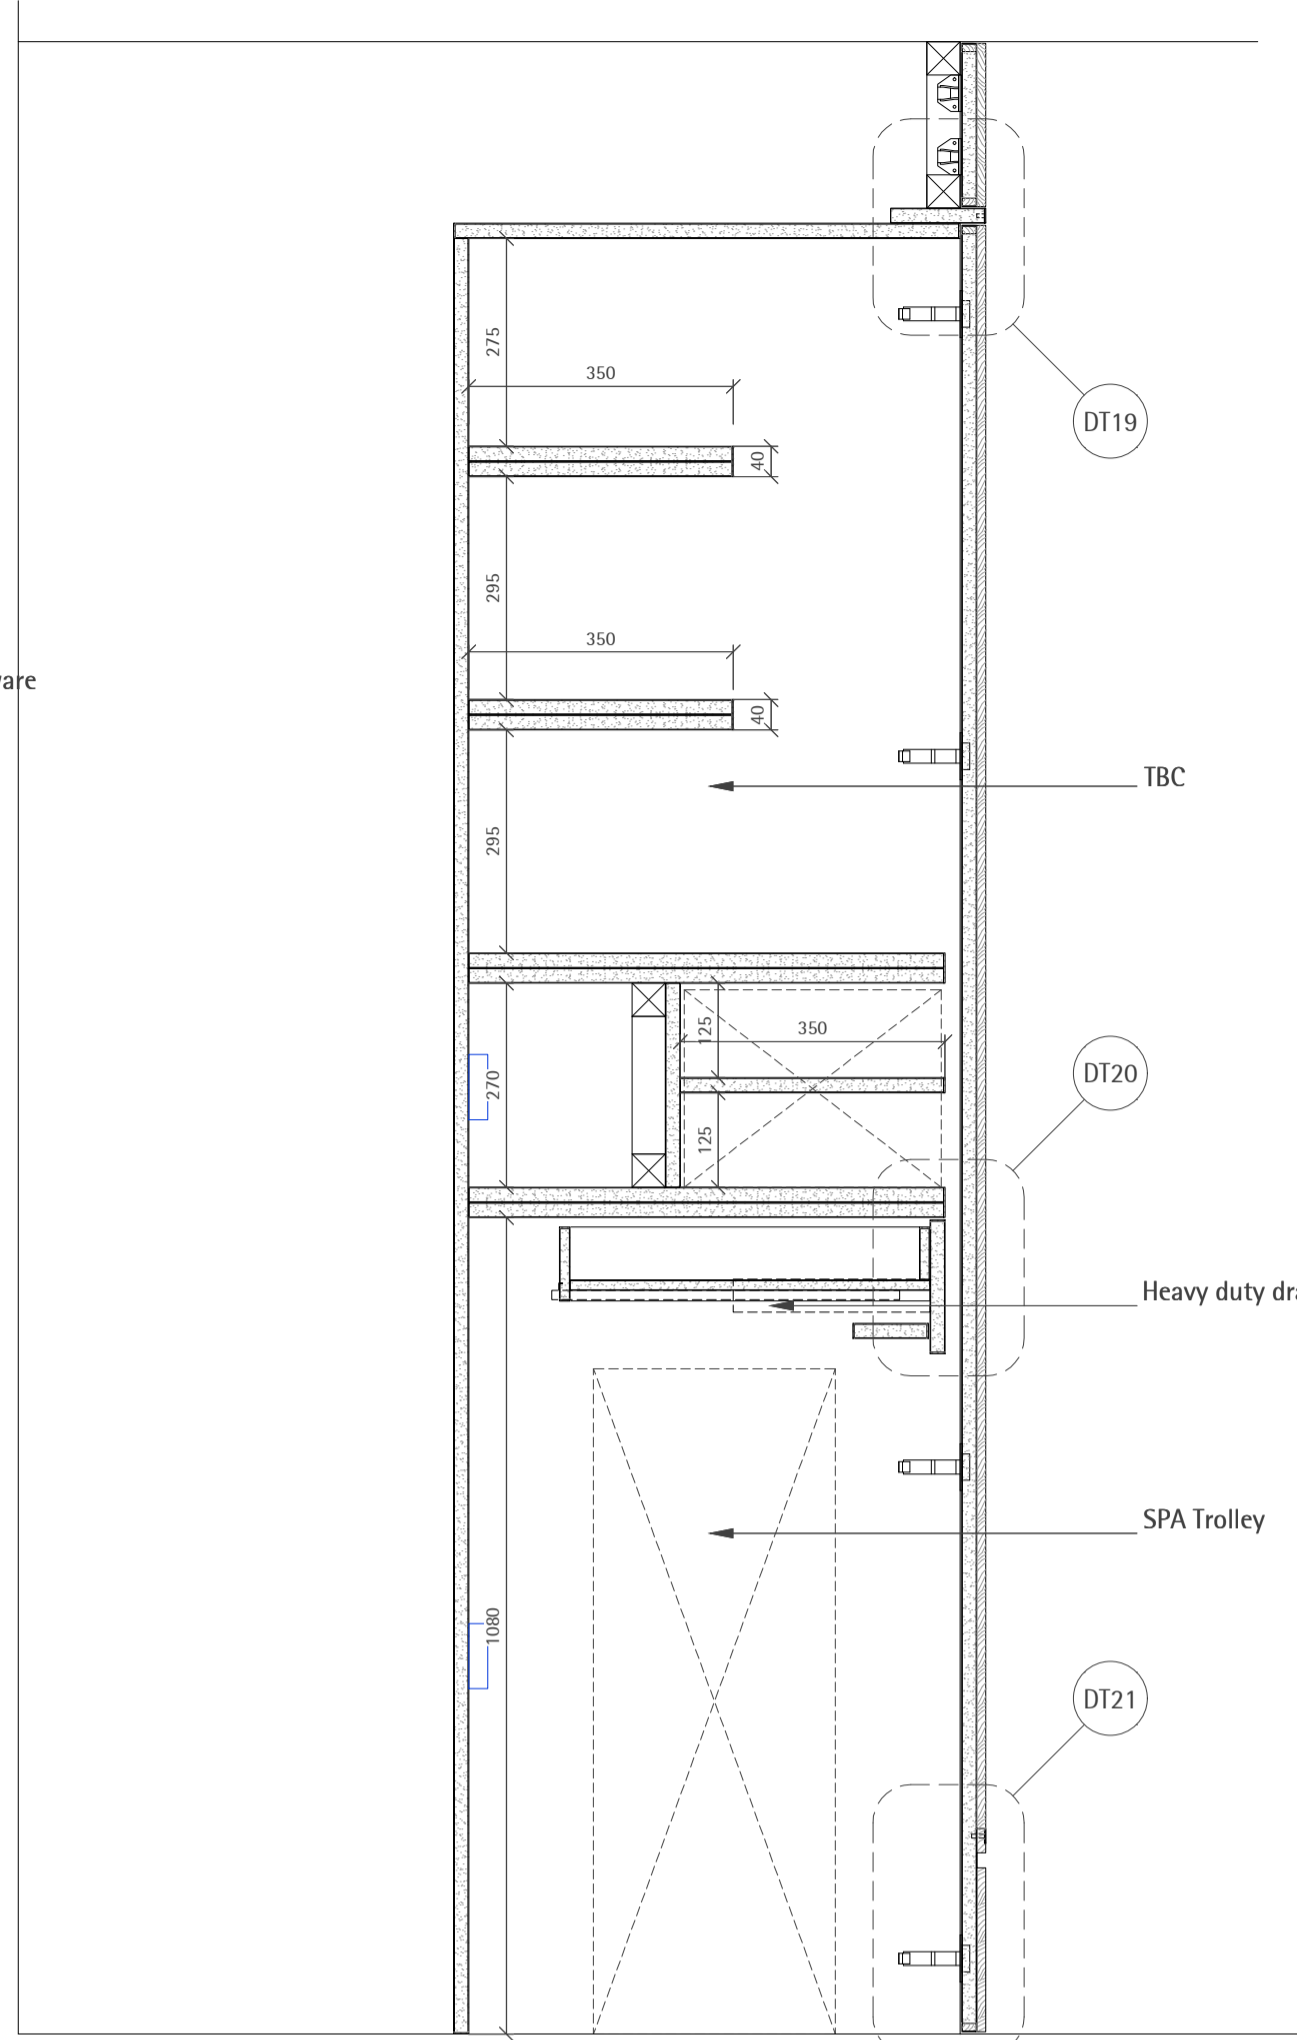

05 SECTION
SCALE 1:10

06 SECTION
SCALE 1:10

ITEM CODE	SPECIFICATION CODE	DESCRIPTION	SUPPLIER
TRM 501	P20.1211	Metal Trim Bronze Effect Polished Finish	T.B.A
HINGE	348.31.800	Full overlay hinge	Hafele
Door Catches	356.05.071	-	Hafele
Heavy duty drawer runner	760H50005	Tip-on blumotion for movento	Hafele
Adjustable Plinth Feet	637.12.229	-	Hafele
Keku Plug Push On	262.50.358	-	Hafele

ITEM CODE	REF	DESCRIPTION	FINISH	SUPPLIER
SA 32	10 06098 0-00	MEM Siphon for basin, 1 1/4 inches	Chrome	Dornbracht
SA 35	416540 01	Architectural built in washbasin 415mm diameter, with overflow and basin waste	White Alpin ceramic	Villeroy & Boch
SA 55	3353885-00	Tara Logic Single-lever basin mixer with raised base with pop-up waste	Chrome	Dornbracht

DT16 DETAIL
SCALE 1:2

DT19 DETAIL
SCALE 1:2

DT17 DETAIL
SCALE 1:2

DT20 DETAIL
SCALE 1:2

DT18 DETAIL
SCALE 1:2

DT21 DETAIL
SCALE 1:2

DT10
 DETAIL
 SCALE 1:2

DT11
 DETAIL
 SCALE 1:2

DT14
 DETAIL
 SCALE 1:2

DT12
 DETAIL
 SCALE 1:2

DT13
 DETAIL
 SCALE 1:2