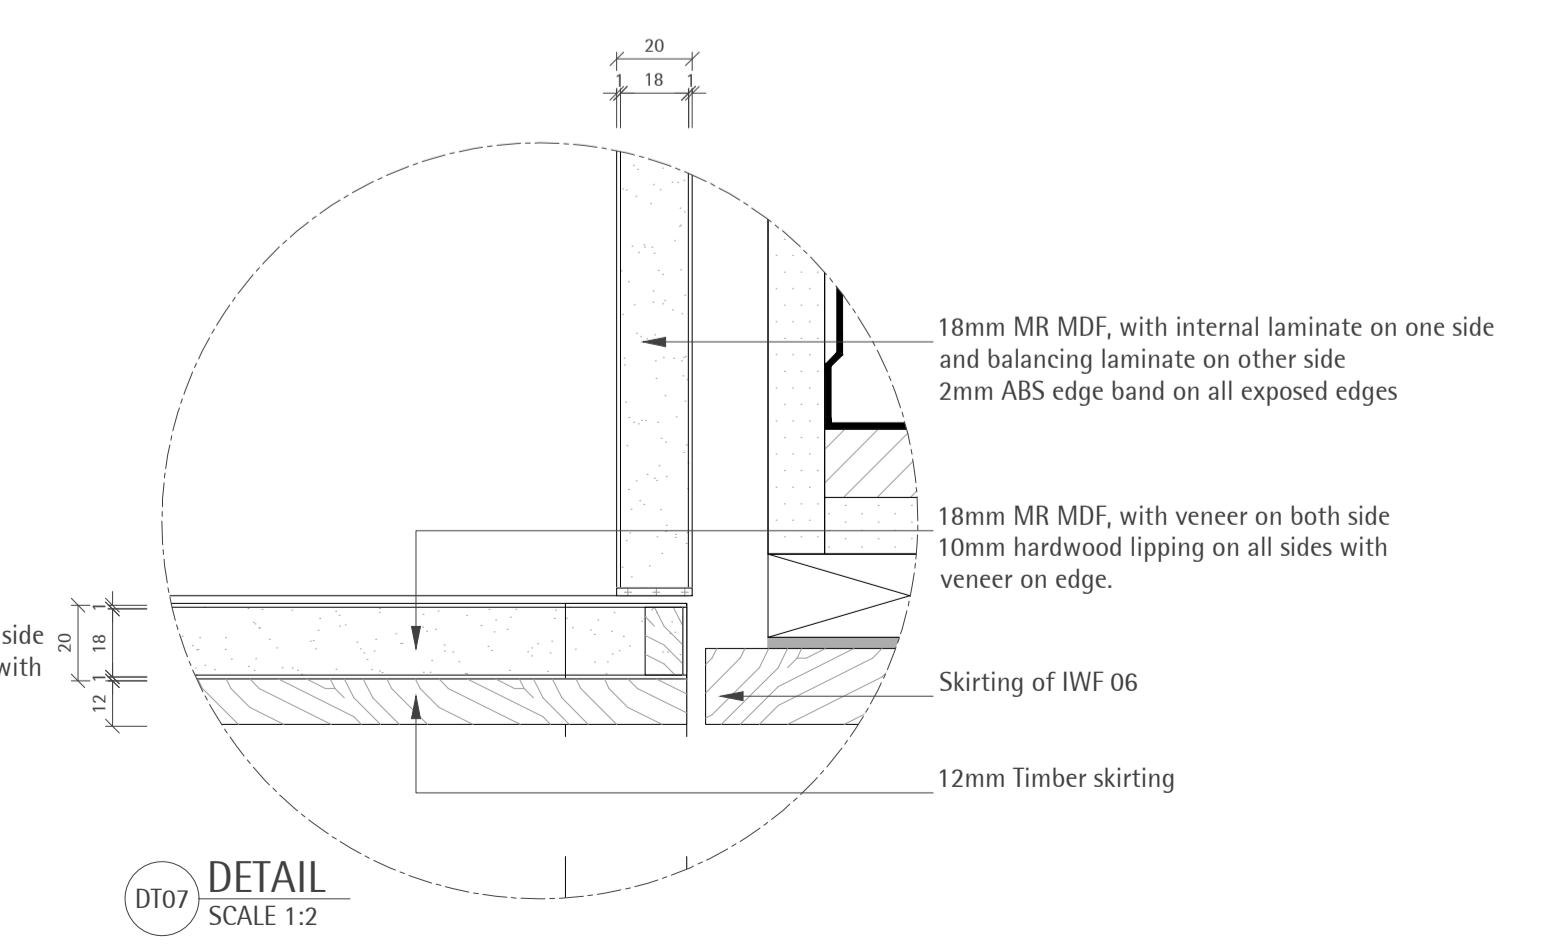

05 SECTION
SCALE 1:10

06 SECTION
SCALE 1:10

ITEM CODE	SPECIFICATION CODE	DESCRIPTION	SUPPLIER
TRM 501	P20.1211	Metal Trim Bronze Effect Polished Finish	T.B.A
HINGE	348.31.800	Full overlay hinge	Hafele
Door Catches	356.05.071	-	Hafele
Heavy duty drawer runner	760H50005	Tip-on blumotion for movento	Hafele
Adjustable Plinth Feet	637.12.229	-	Hafele
Keku Plug Push On	262.50.358	-	Hafele

ITEM CODE	REF	DESCRIPTION	FINISH	SUPPLIER
SA 32	10 06098 0-00	MEM Siphon for basin, 1 1/4 inches	Chrome	Dornbracht
SA 35	416540 01	Architectural built in washbasin 415mm diameter, with overflow and basin waste	White Alpin ceramic	Villeroy & Boch
SA 55	3353885-00	Tara Logic Single-lever basin mixer with raised base with pop-up waste	Chrome	Dornbracht

DT16 DETAIL
SCALE 1:2

DT19 DETAIL
SCALE 1:2

DT17 DETAIL
SCALE 1:2

DT20 DETAIL
SCALE 1:2

DT18 DETAIL
SCALE 1:2

DT21 DETAIL
SCALE 1:2

DT10
 DETAIL
 SCALE 1:2

DT11
 DETAIL
 SCALE 1:2

DT14
 DETAIL
 SCALE 1:2

DT12
 DETAIL
 SCALE 1:2

DT13
 DETAIL
 SCALE 1:2