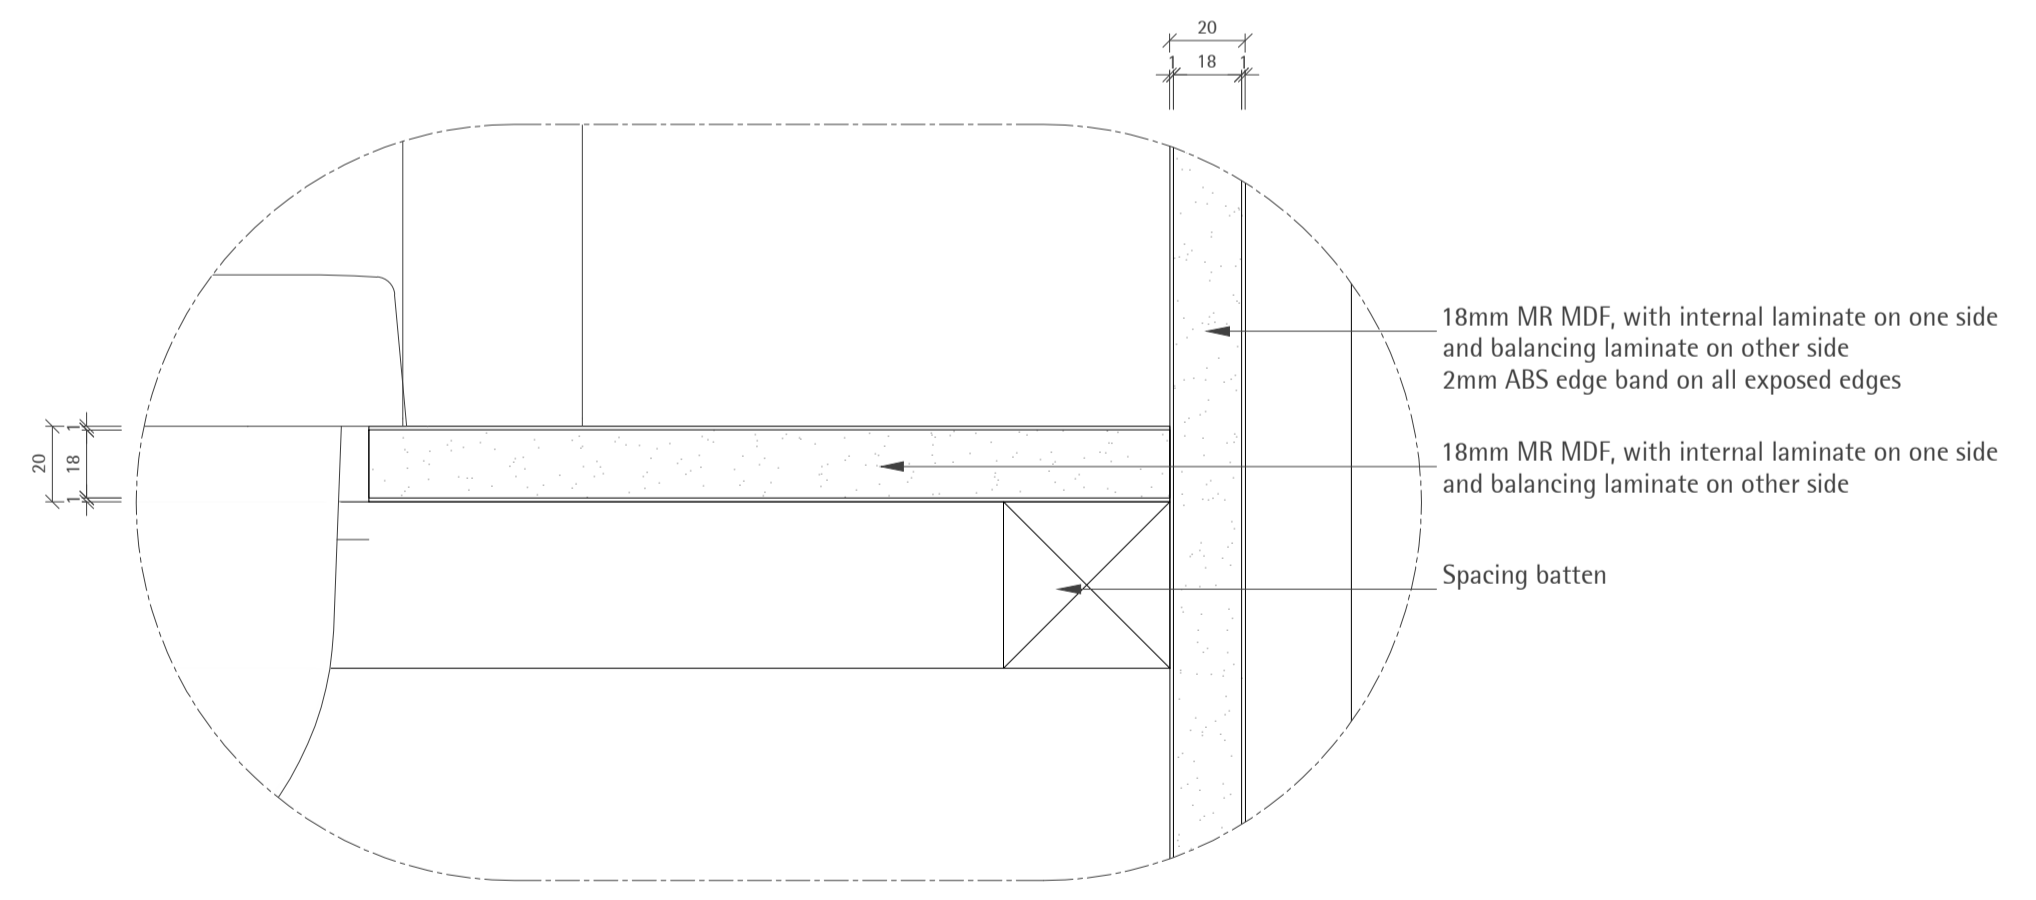

ITEM CODE	REF	DESCRIPTION	FINISH	SUPPLIER
SA 32	10 06098 0-00	MEM Siphon for basin, 1 1/4 inches	Chrome	Dornbracht
SA 35	416540 01	Architectural built in washbasin 415mm diameter, with overflow and basin waste	White Alpin ceramic	Villeroy & Boch
SA 55	3353885-00	Tara Logic Single-lever basin mixer with raised base with pop-up waste	Chrome	Dornbracht

DT16 DETAIL
SCALE 1:2

DT19 DETAIL
SCALE 1:2

DT17 DETAIL
SCALE 1:2

DT20 DETAIL
SCALE 1:2

DT18 DETAIL
SCALE 1:2

DT21 DETAIL
SCALE 1:2

DT10
 DETAIL
 SCALE 1:2

DT11
 DETAIL
 SCALE 1:2

DT14
 DETAIL
 SCALE 1:2

DT12
 DETAIL
 SCALE 1:2

DT13
 DETAIL
 SCALE 1:2