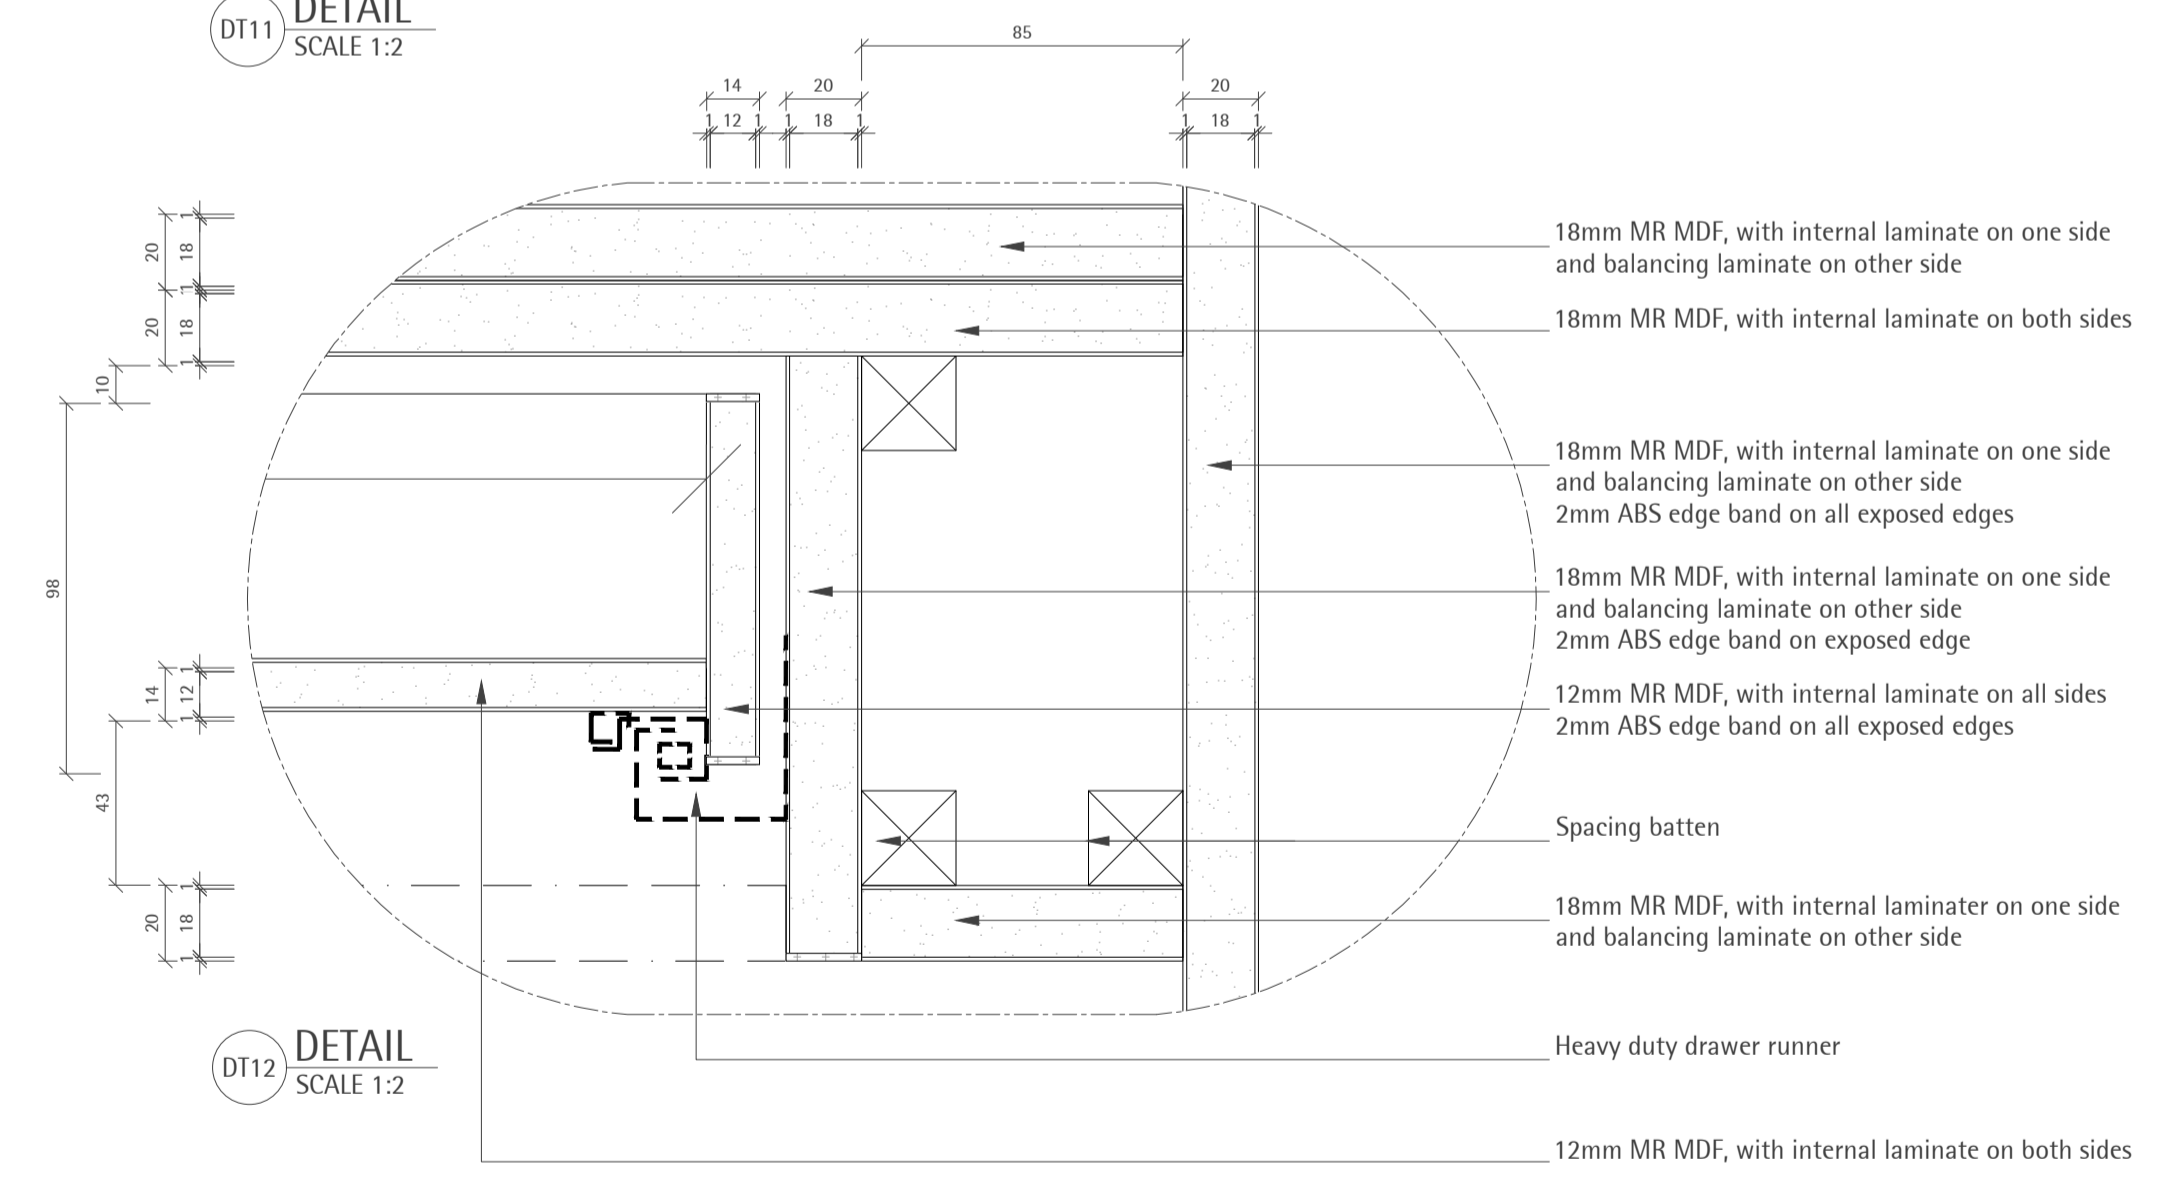

ITEM CODE	REF	DESCRIPTION	FINISH	SUPPLIER
SA 32	10 06098 0-00	MEM Siphon for basin, 1 1/4 inches	Chrome	Dornbracht
SA 35	416540 01	Architectural built in washbasin 415mm diameter, with overflow and basin waste	White Alpin ceramic	Villeroy & Boch
SA 55	3353885-00	Tara Logic Single-lever basin mixer with raised base with pop-up waste	Chrome	Dornbracht

DT16 DETAIL
SCALE 1:2

DT19 DETAIL
SCALE 1:2

DT17 DETAIL
SCALE 1:2

DT20 DETAIL
SCALE 1:2

DT18 DETAIL
SCALE 1:2

DT21 DETAIL
SCALE 1:2

DT10
 DETAIL
 SCALE 1:2

DT11
 DETAIL
 SCALE 1:2

DT14
 DETAIL
 SCALE 1:2

DT12
 DETAIL
 SCALE 1:2

DT13
 DETAIL
 SCALE 1:2