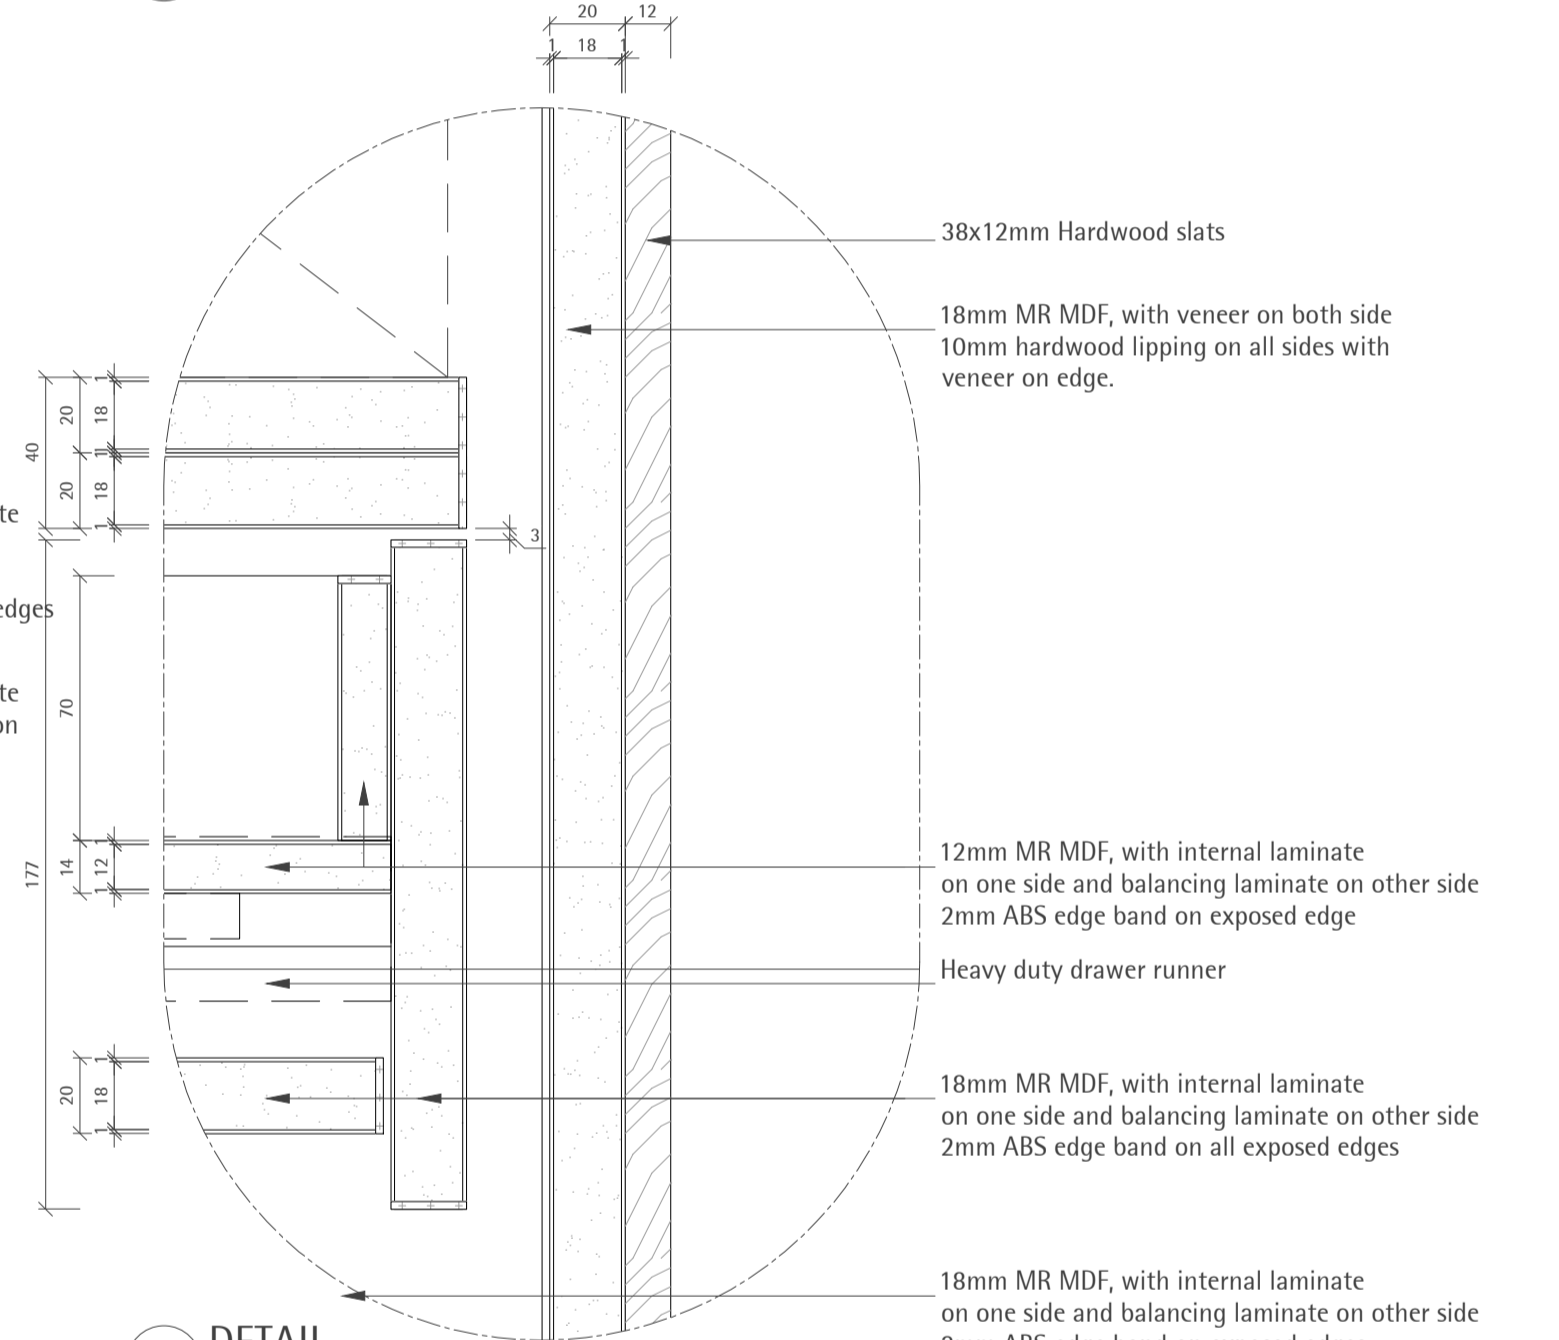

05 SECTION
SCALE 1:10

06 SECTION
SCALE 1:10

ITEM CODE	SPECIFICATION CODE	DESCRIPTION	SUPPLIER
TRM 501	P20.1211	Metal Trim Bronze Effect Polished Finish	T.B.A
HINGE	348.31.800	Full overlay hinge	Hafele
Door Catches	356.05.071	-	Hafele
Heavy duty drawer runner	760H50005	Tip-on blumotion for movento	Hafele
Adjustable Plinth Feet	637.12.229	-	Hafele
Keku Plug Push On	262.50.358	-	Hafele

ITEM CODE	REF	DESCRIPTION	FINISH	SUPPLIER
SA 32	10 06098 0-00	MEM Siphon for basin, 1 1/4 inches	Chrome	Dornbracht
SA 35	416540 01	Architectural built in washbasin 415mm diameter, with overflow and basin waste	White Alpin ceramic	Villeroy & Boch
SA 55	3353885-00	Tara Logic Single-lever basin mixer with raised base with pop-up waste	Chrome	Dornbracht

DT16 DETAIL
SCALE 1:2

DT19 DETAIL
SCALE 1:2

DT17 DETAIL
SCALE 1:2

DT20 DETAIL
SCALE 1:2

DT18 DETAIL
SCALE 1:2

DT21 DETAIL
SCALE 1:2

DT10
 DETAIL
 SCALE 1:2

DT11
 DETAIL
 SCALE 1:2

DT14
 DETAIL
 SCALE 1:2

DT12
 DETAIL
 SCALE 1:2

DT13
 DETAIL
 SCALE 1:2