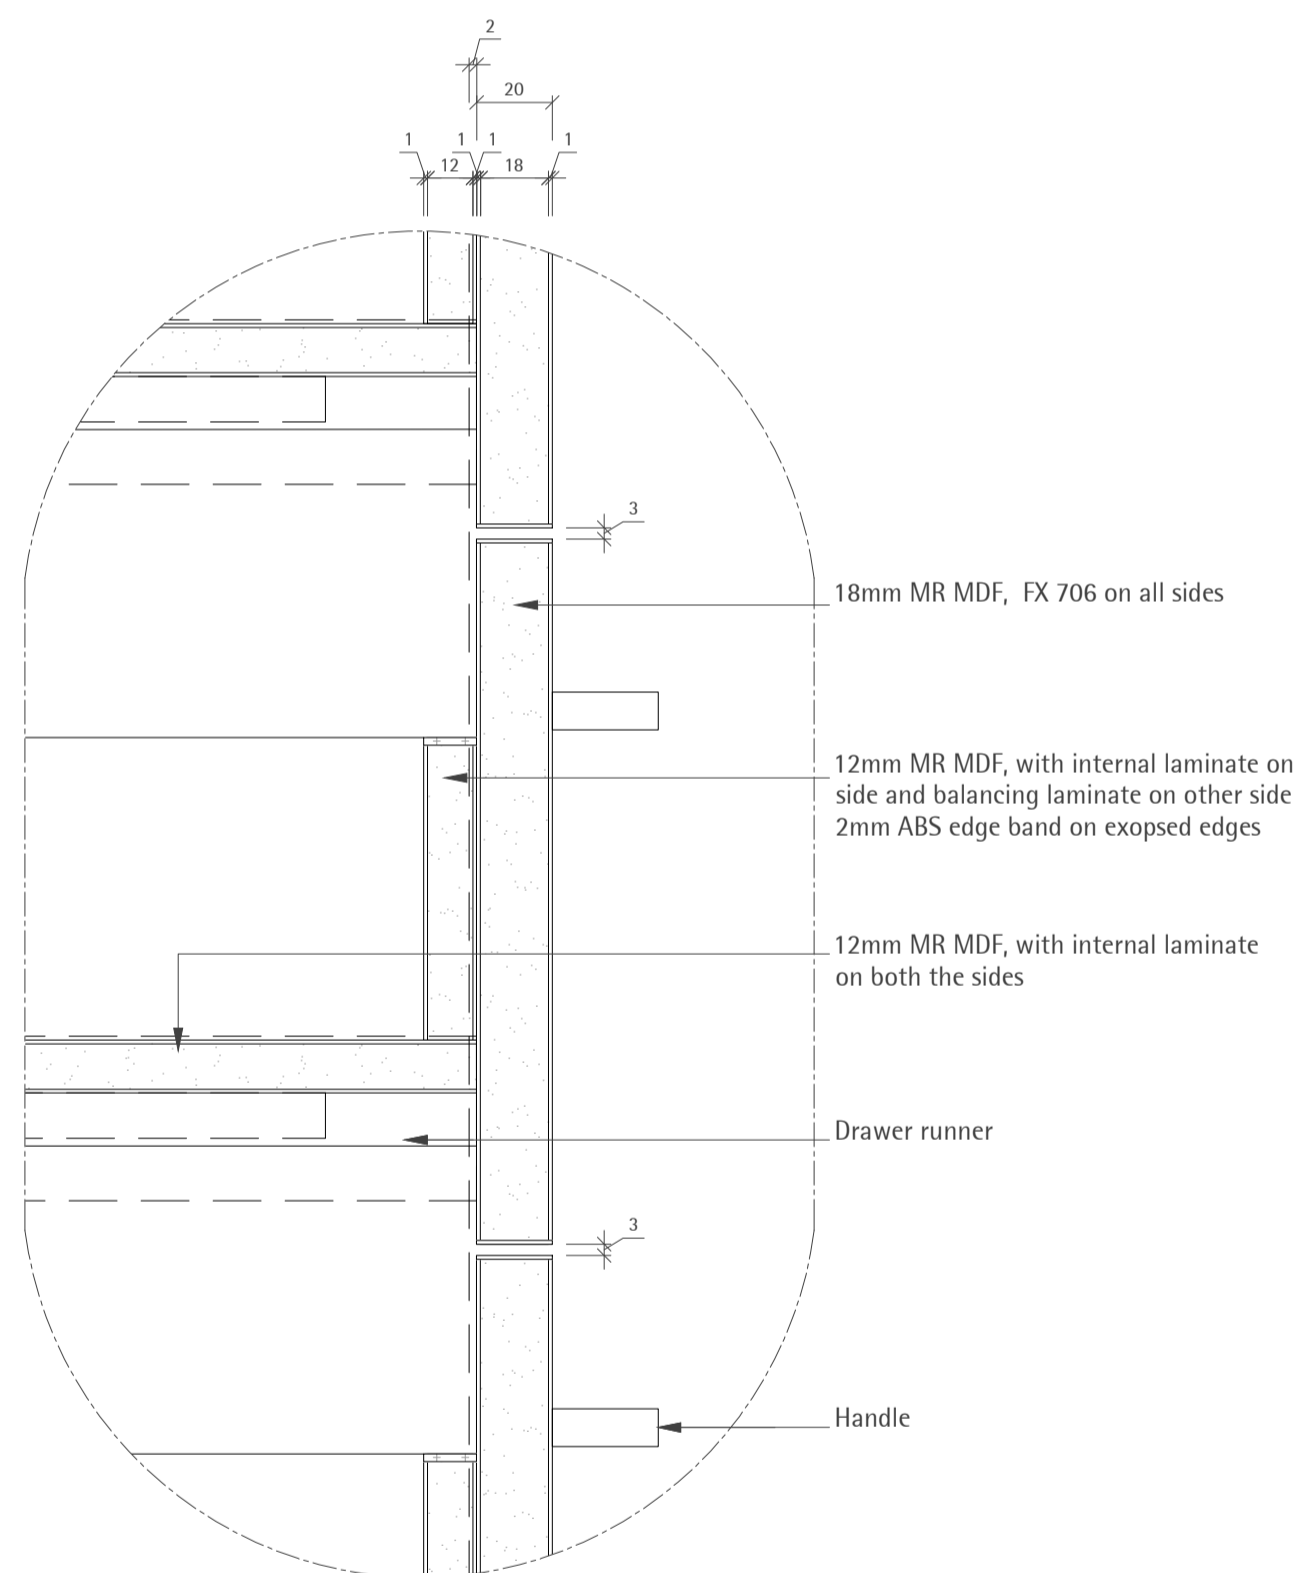

ITEM CODE	SPECIFICATION CODE	DESCRIPTION	SUPPLIER
LIN 607	M40.1211	Natural Stone Wall Tiling Type: White Vietnam Fine Grain Finish: Polished	Bernacca
FX 601	K13.1222	Mirror Ref: Antique Mirror	Water gliders
FX 706	TBC	TBC	TBC
HINGE	348.31.800	Full overlay hinge	Hafele
Adjustable Plinth Feet	637.96.331	-	Hafele

ITEM CODE	REF	DESCRIPTION	FINISH	SUPPLIER
SA 51	101.0277.124	Kitchen Sink 1.5 complete with waste	Stainless Steel	Frankie
SA 52	116.0051.172	Frankie Arena kitchen tap	Chrome	Frankie

DT19
SCALE 1:2

DT17
SCALE 1:2

DT21
SCALE 1:2

DT20
SCALE 1:2

DT22
SCALE 1:2

DT18
SCALE 1:2