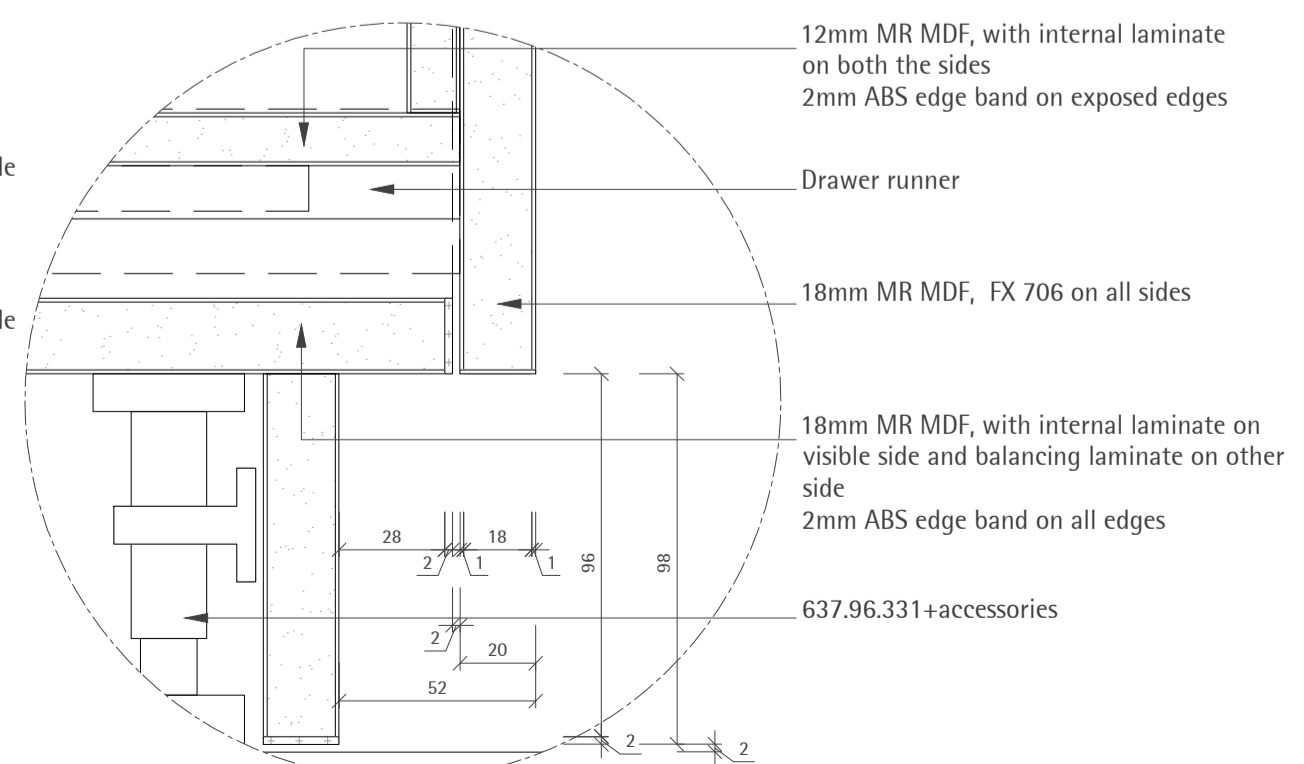

ITEM CODE	SPECIFICATION CODE	DESCRIPTION	SUPPLIER
LIN 607	M40.1211	Natural Stone Wall Tiling Type: White Vietnam Fine Grain Finish: Polished	Bernacca
FX 601	K13.1222	Mirror Ref: Antique Mirror	Water gliders
FX 706	TBC	TBC	TBC
HINGE	348.31.800	Full overlay hinge	Hafele
Adjustable Plinth Feet	637.96.331	-	Hafele

DT21
SCALE 1:2

DT20
SCALE 1:2

DT22
SCALE 1:2

DT18
SCALE 1:2