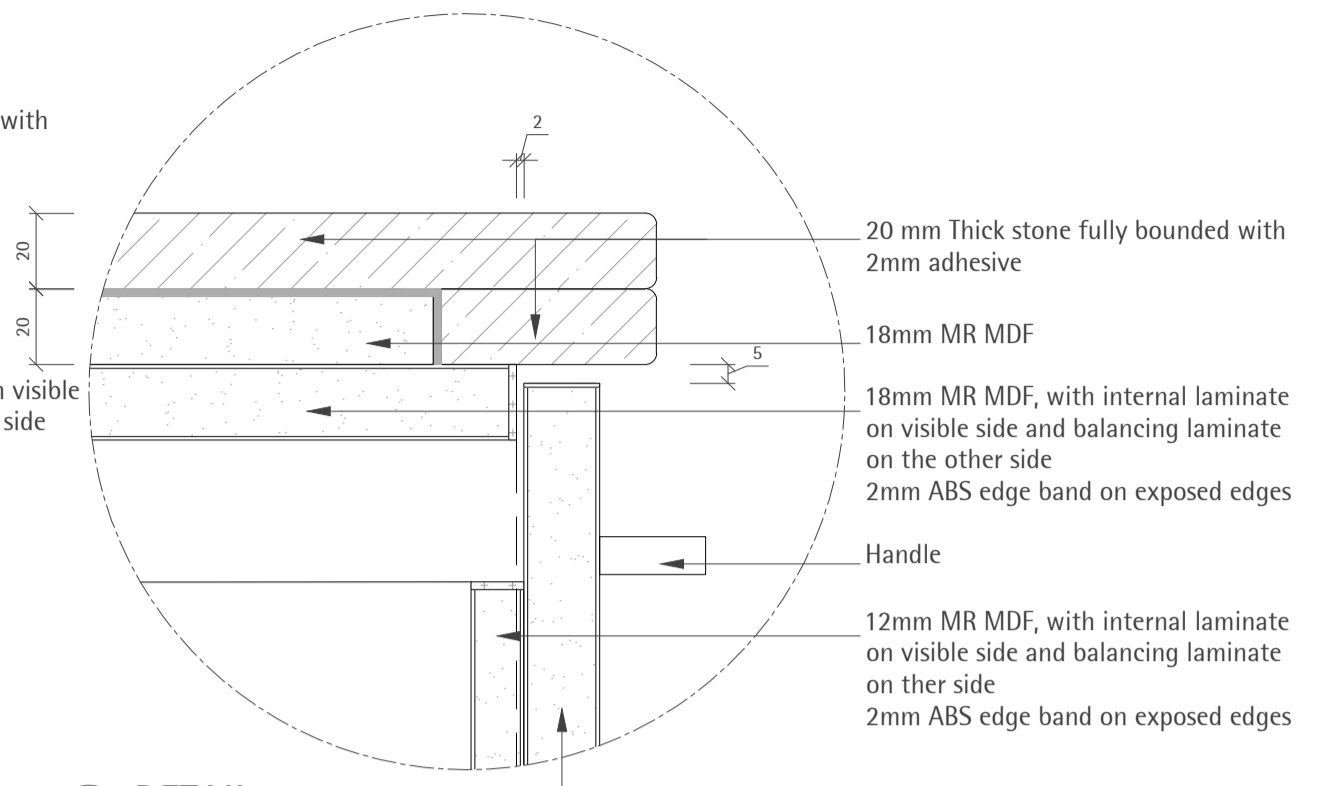

ITEM CODE	SPECIFICATION CODE	DESCRIPTION	SUPPLIER
LIN 607	M40.1211	Natural Stone Wall Tiling Type: White Vietnam Fine Grain Finish: Polished	Bernacca
FX 601	K13.1222	Mirror Ref: Antique Mirror	Water gliders
FX 706	TBC	TBC	TBC
HINGE	348.31.800	Full overlay hinge	Hafele
Adjustable Plinth Feet	637.96.331	-	Hafele

ITEM CODE	REF	DESCRIPTION	FINISH	SUPPLIER
SA 51	101.0277.124	Kitchen Sink 1.5 complete with waste	Stainless Steel	Frankie
SA 52	116.0051.172	Frankie Arena kitchen tap	Chrome	Frankie

DT19
SCALE 1:2

DT17
SCALE 1:2

DT21
SCALE 1:2

DT20
SCALE 1:2

DT22
SCALE 1:2

DT18
SCALE 1:2