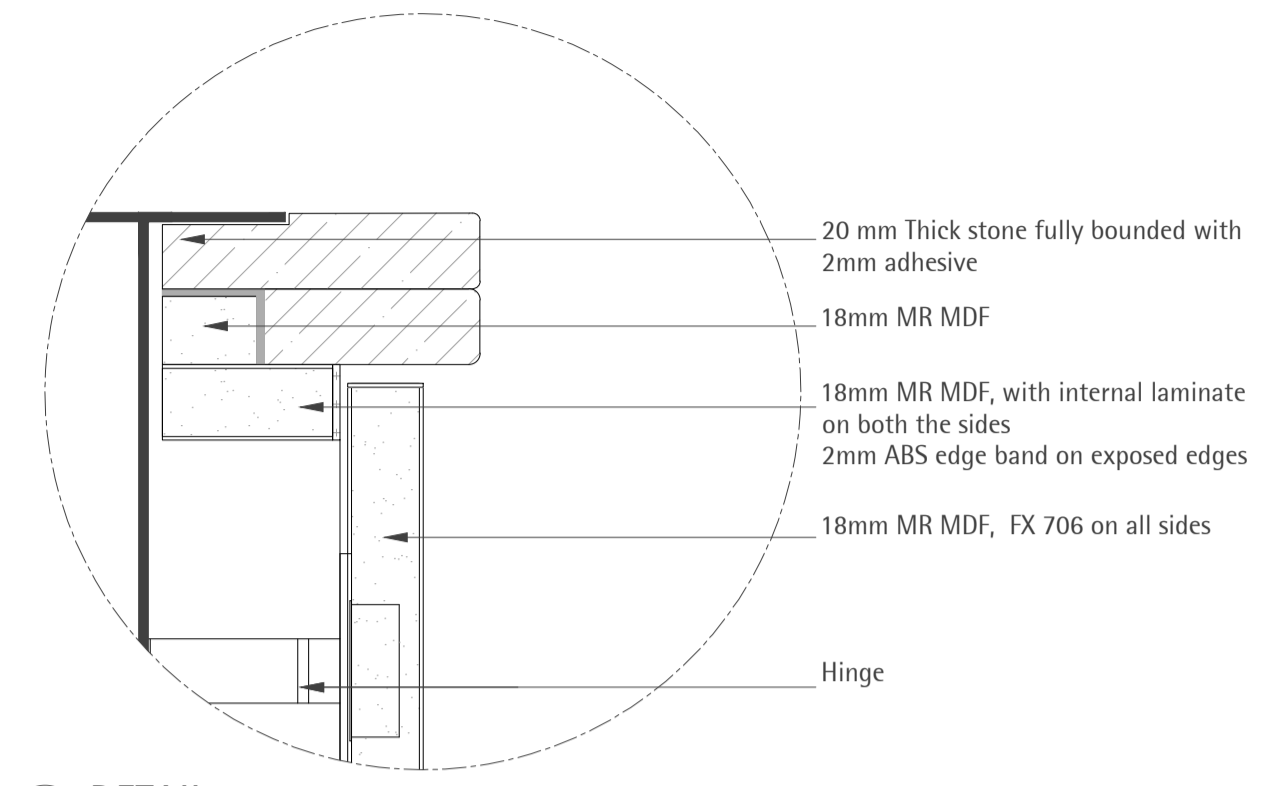

ITEM CODE	SPECIFICATION CODE	DESCRIPTION	SUPPLIER
LIN 607	M40.1211	Natural Stone Wall Tiling Type: White Vietnam Fine Grain Finish: Polished	Bernacca
FX 601	K13.1222	Mirror Ref: Antique Mirror	Water gliders
FX 706	TBC	TBC	TBC
HINGE	348.31.800	Full overlay hinge	Hafele
Adjustable Plinth Feet	637.96.331	-	Hafele

ITEM CODE	REF	DESCRIPTION	FINISH	SUPPLIER
SA 51	101.0277.124	Kitchen Sink 1.5 complete with waste	Stainless Steel	Frankie
SA 52	116.0051.172	Frankie Arena kitchen tap	Chrome	Frankie

DT19
SCALE 1:2

DT17
SCALE 1:2

DT21
SCALE 1:2

DT20
SCALE 1:2

DT22
SCALE 1:2

DT18
SCALE 1:2