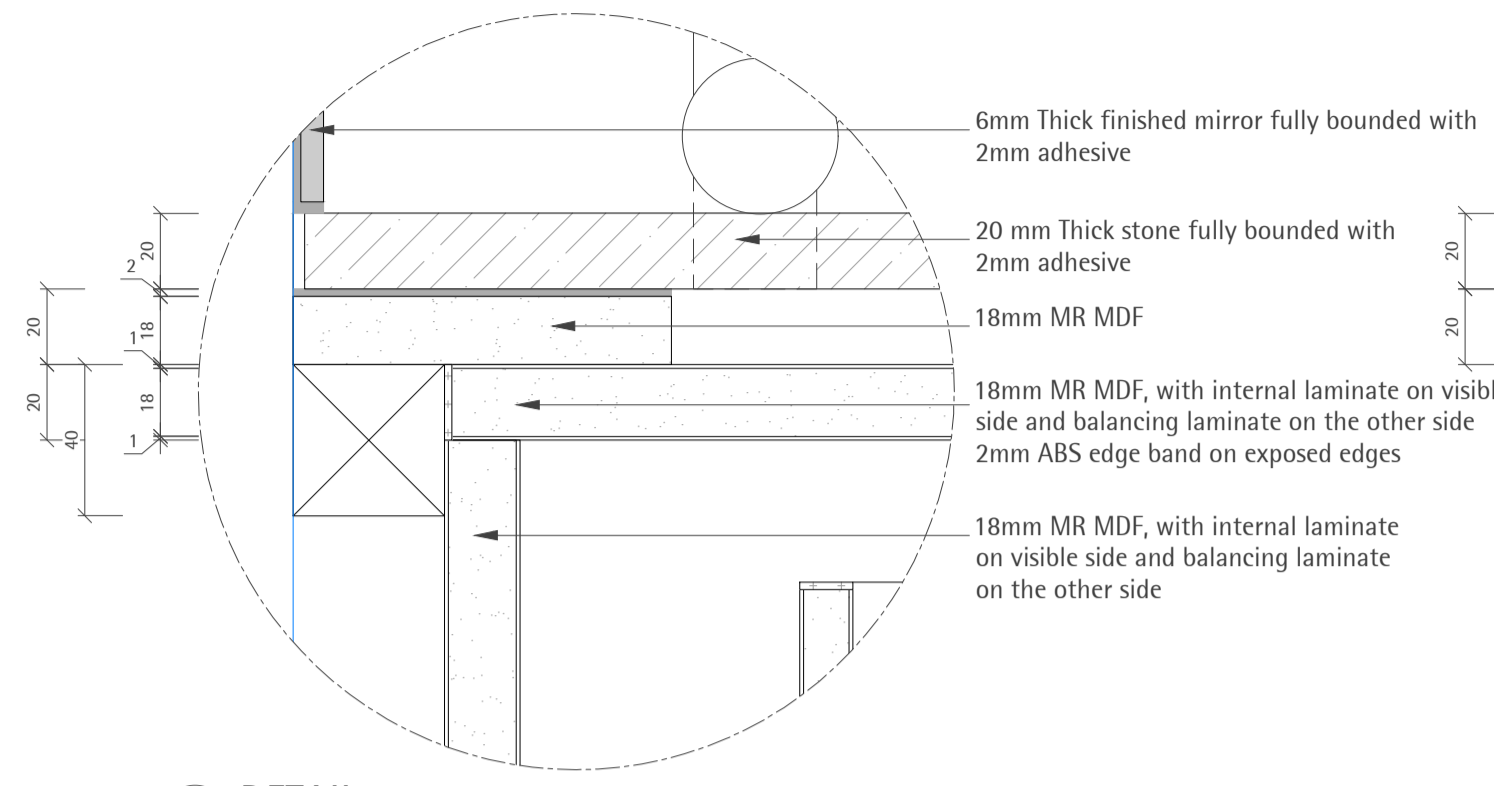

ITEM CODE	SPECIFICATION CODE	DESCRIPTION	SUPPLIER
LIN 607	M40.1211	Natural Stone Wall Tiling Type: White Vietnam Fine Grain Finish: Polished	Bernacca
FX 601	K13.1222	Mirror Ref: Antique Mirror	Water gliders
FX 706	TBC	TBC	TBC
HINGE	348.31.800	Full overlay hinge	Hafele
Adjustable Plinth Feet	637.96.331	-	Hafele

ITEM CODE	REF	DESCRIPTION	FINISH	SUPPLIER
SA 51	101.0277.124	Kitchen Sink 1.5 complete with waste	Stainless Steel	Frankie
SA 52	116.0051.172	Frankie Arena kitchen tap	Chrome	Frankie

DT19
SCALE 1:2

DT17
SCALE 1:2

DT21
SCALE 1:2

DT20
SCALE 1:2

DT22
SCALE 1:2

DT18
SCALE 1:2