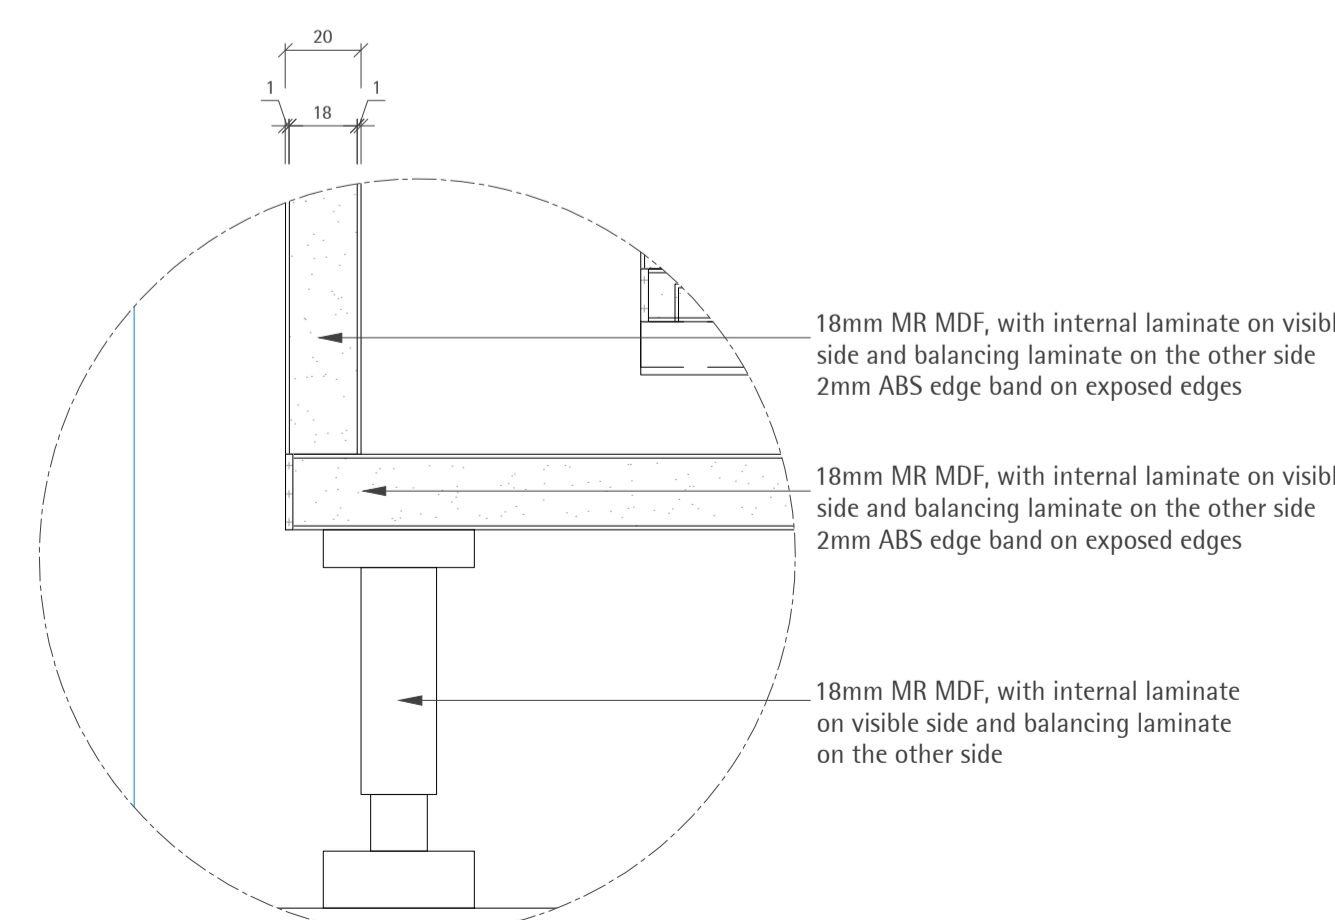

ITEM CODE	SPECIFICATION CODE	DESCRIPTION	SUPPLIER
LIN 607	M40.1211	Natural Stone Wall Tiling Type: White Vietnam Fine Grain Finish: Polished	Bernacca
FX 601	K13.1222	Mirror Ref: Antique Mirror	Water gliders
FX 706	TBC	TBC	TBC
HINGE	348.31.800	Full overlay hinge	Hafele
Adjustable Plinth Feet	637.96.331	-	Hafele

ITEM CODE	REF	DESCRIPTION	FINISH	SUPPLIER
SA 51	101.0277.124	Kitchen Sink 1.5 complete with waste	Stainless Steel	Frankie
SA 52	116.0051.172	Frankie Arena kitchen tap	Chrome	Frankie

DT19
SCALE 1:2

DT17
SCALE 1:2

DT21
SCALE 1:2

DT20
SCALE 1:2

DT22
SCALE 1:2

DT18
SCALE 1:2