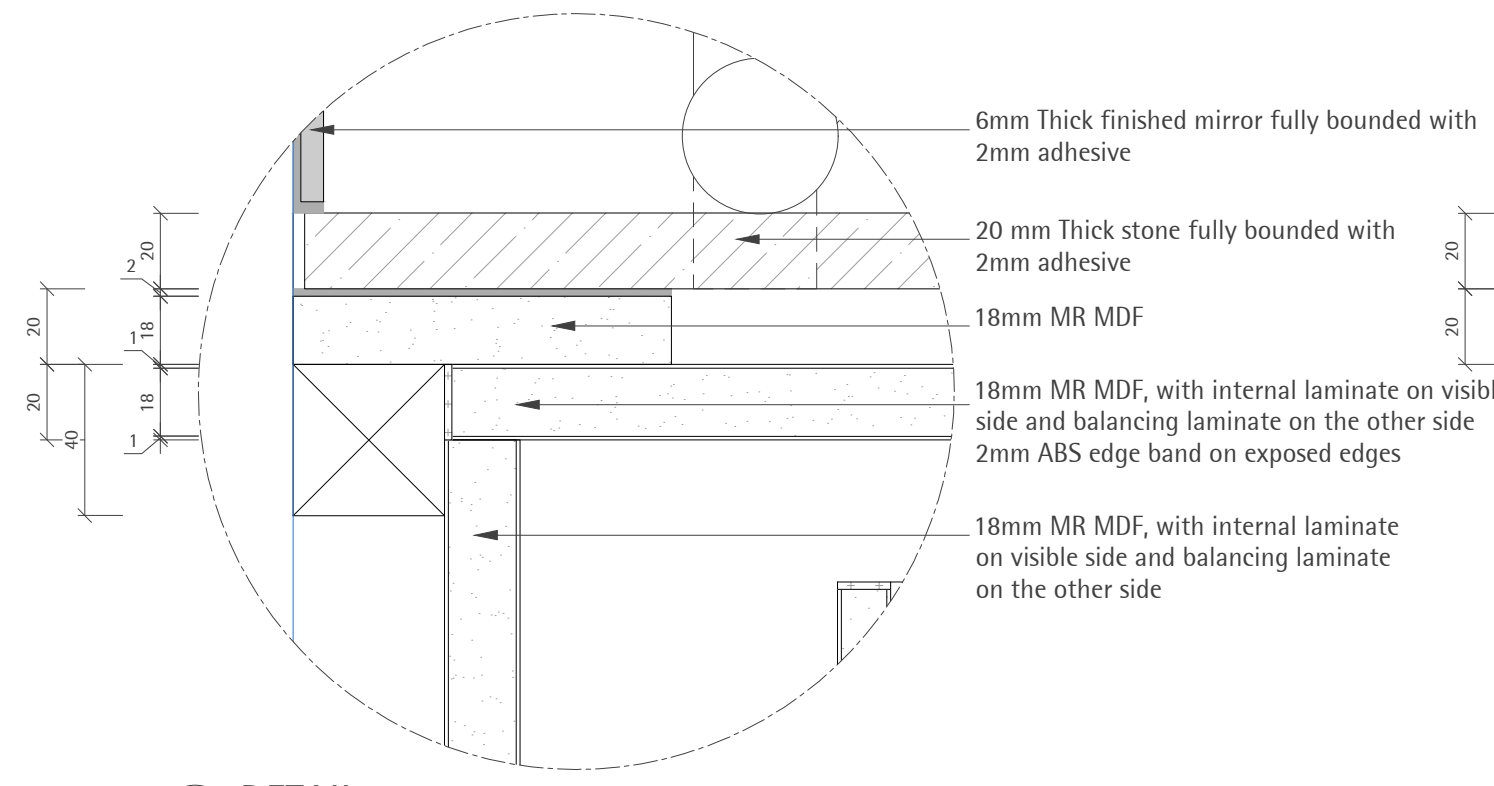

ITEM CODE	SPECIFICATION CODE	DESCRIPTION	SUPPLIER
LIN 607	M40.1211	Natural Stone Wall Tiling Type: White Vietnam Fine Grain Finish: Polished	Bernacca
FX 601	K13.1222	Mirror Ref: Antique Mirror	Water gliders
FX 706	K13.1225	Paint Finish Ref: Legacy Platinum. Color: Sand	Dulux

ITEM CODE	REF	DESCRIPTION	FINISH	SUPPLIER
SA 51	101.0277. 124	Kitchen Sink 1.5 complete with waste	Stainless Steel	Frankie
SA 52	116.0051. 172	Frankie Arena kitchen tap	Chrome	Frankie

DT19
SCALE 1:2

DT17
SCALE 1:2

DT21
SCALE 1:2

DT20
SCALE 1:2

DT22
SCALE 1:2

DT18
SCALE 1:2