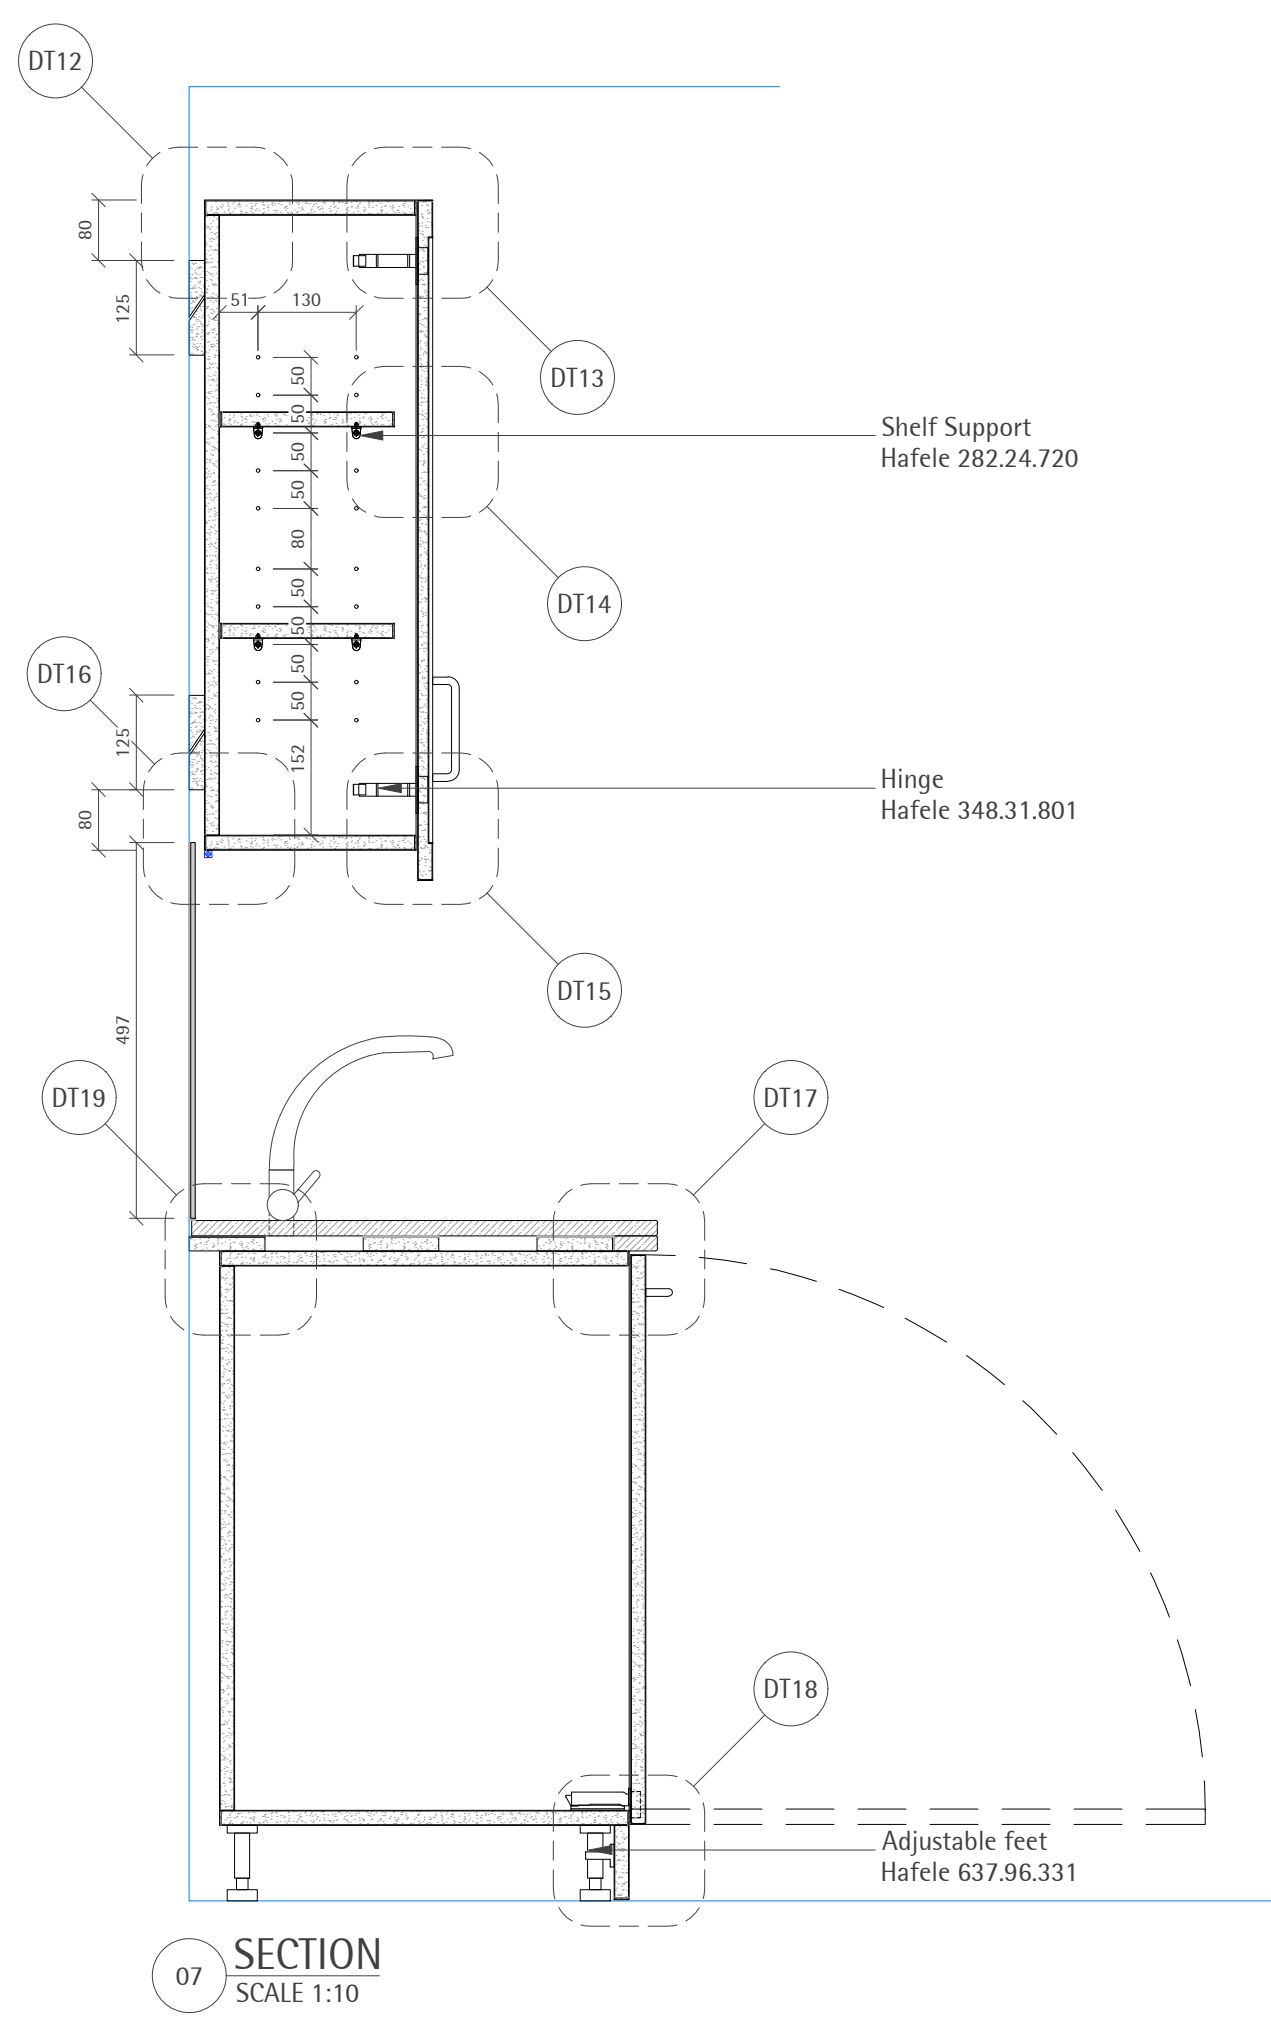

ITEM CODE	SPECIFICATION CODE	DESCRIPTION	SUPPLIER
LIN 607	M40.1211	Natural Stone Wall Tiling Type: White Vietnam Fine Grain Finish: Polished	Bernacca
FX 601	K13.1222	Mirror Ref: Antique Mirror	Water gliders
FX 706	K13.1225	Paint Finish Ref: Legacy Platinum. Color: Sand	Dulux

ITEM CODE	REF	DESCRIPTION	FINISH	SUPPLIER
SA 51	101.0277. 124	Kitchen Sink 1.5 complete with waste	Stainless Steel	Frankie
SA 52	116.0051. 172	Frankie Arena kitchen tap	Chrome	Frankie

DT19
SCALE 1:2

DT17
SCALE 1:2

DT21
SCALE 1:2

DT20
SCALE 1:2

DT22
SCALE 1:2

DT18
SCALE 1:2