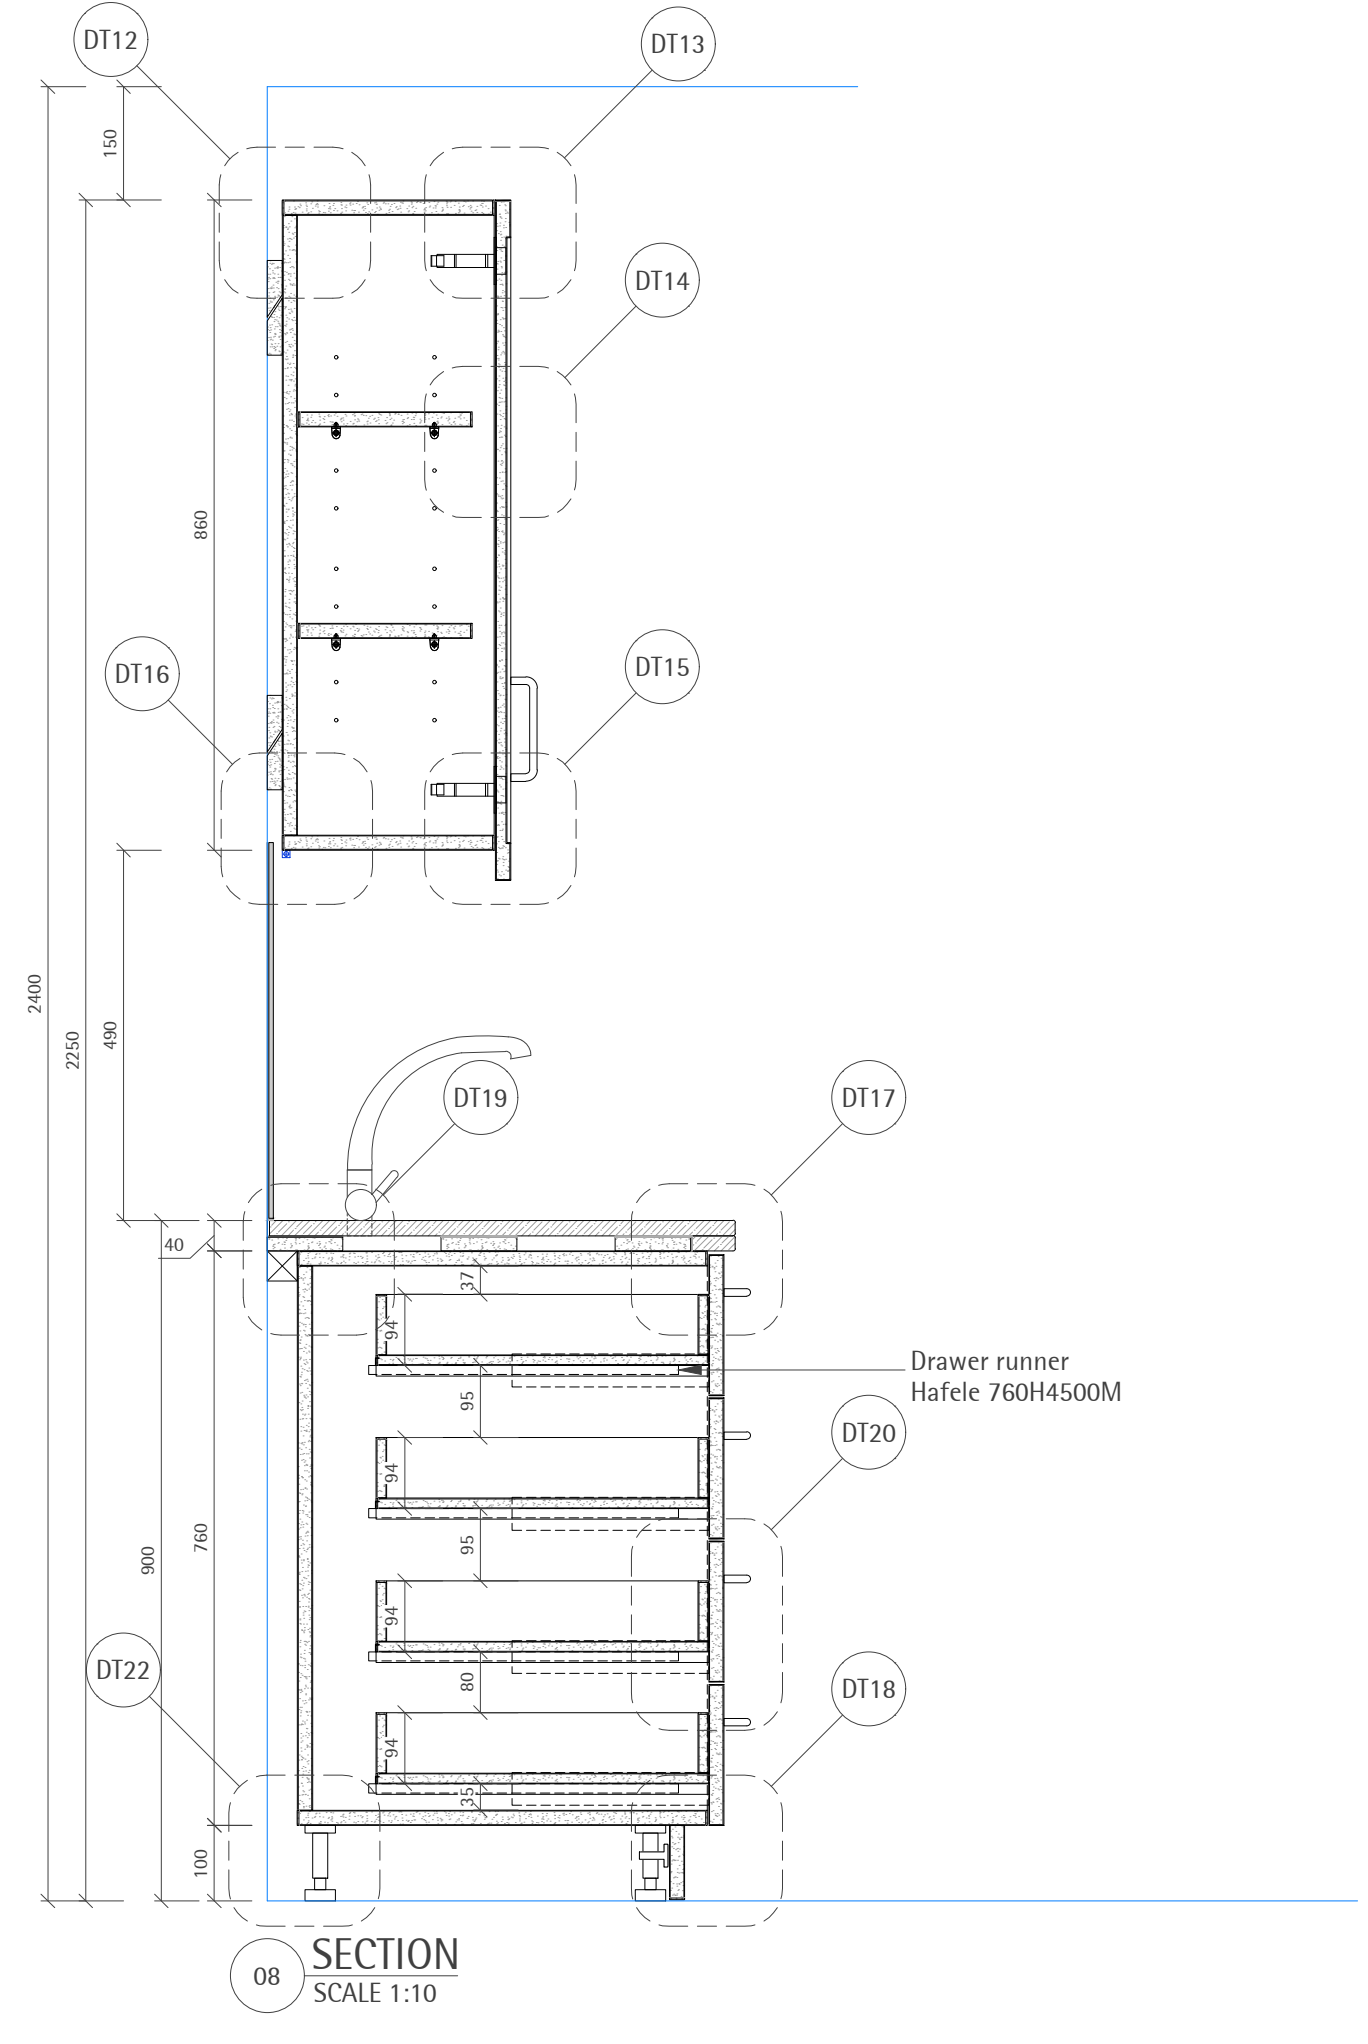

ITEM CODE	SPECIFICATION CODE	DESCRIPTION	SUPPLIER
LIN 607	M40.1211	Natural Stone Wall Tiling Type: White Vietnam Fine Grain Finish: Polished	Bernacca
FX 601	K13.1222	Mirror Ref: Antique Mirror	Water gliders
FX 706	K13.1225	Paint Finish Ref: Legacy Platinum. Color: Sand	Dulux

ITEM CODE	REF	DESCRIPTION	FINISH	SUPPLIER
SA 51	101.0277. 124	Kitchen Sink 1.5 complete with waste	Stainless Steel	Frankie
SA 52	116.0051. 172	Frankie Arena kitchen tap	Chrome	Frankie

DT19
SCALE 1:2

DT17
SCALE 1:2

DT21
SCALE 1:2

DT20
SCALE 1:2

DT22
SCALE 1:2

DT18
SCALE 1:2