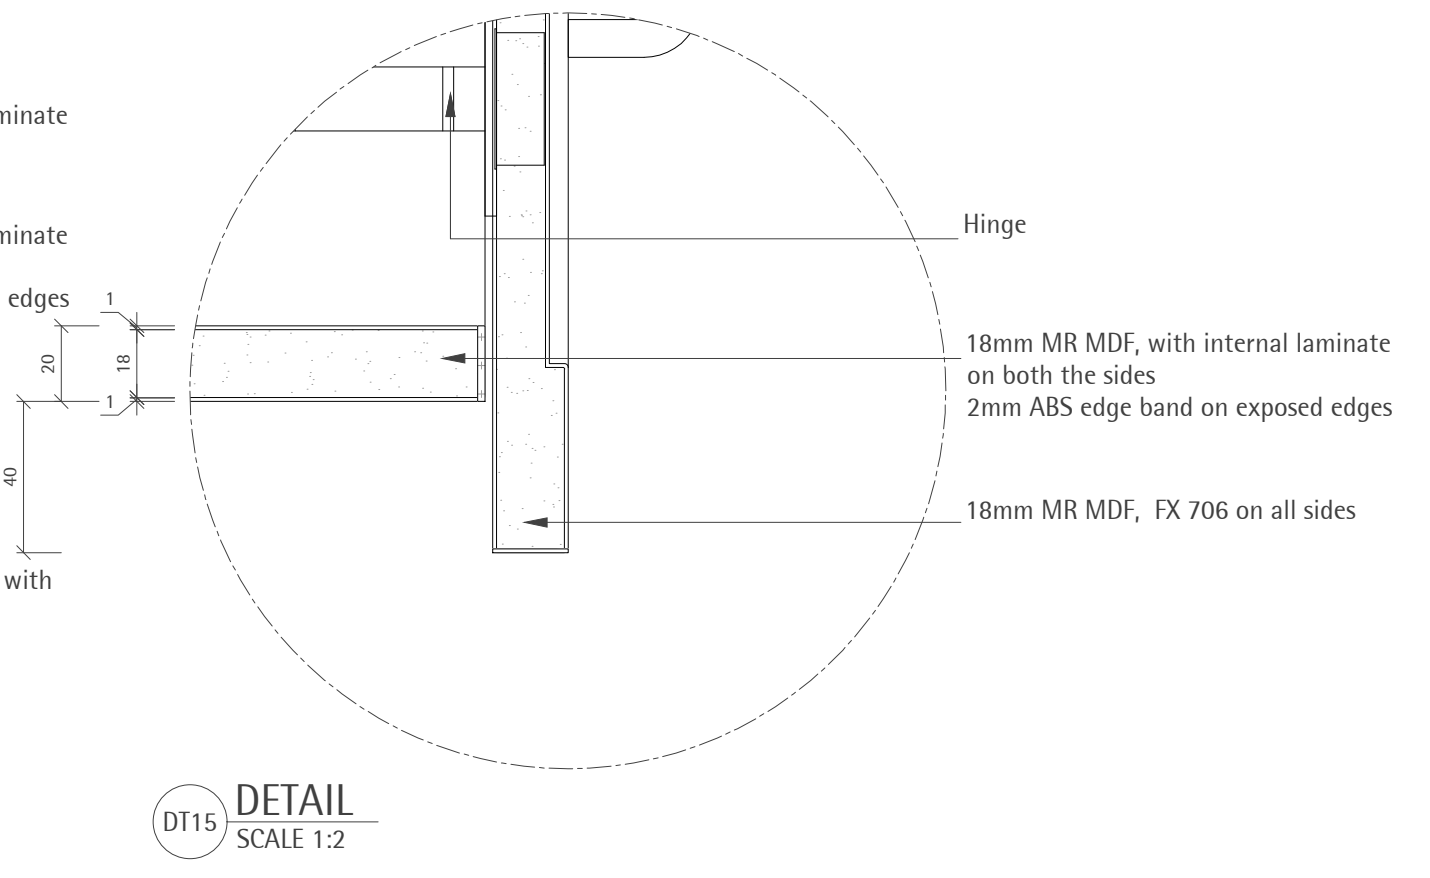

ITEM CODE	SPECIFICATION CODE	DESCRIPTION	SUPPLIER
LIN 607	M40.1211	Natural Stone Wall Tiling Type: White Vietnam Fine Grain Finish: Polished	Bernacca
FX 601	K13.1222	Mirror Ref: Antique Mirror	Water gliders
FX 706	K13.1225	Paint Finish Ref: Legacy Platinum. Color: Sand	Dulux

ITEM CODE	REF	DESCRIPTION	FINISH	SUPPLIER
SA 51	101.0277. 124	Kitchen Sink 1.5 complete with waste	Stainless Steel	Frankie
SA 52	116.0051. 172	Frankie Arena kitchen tap	Chrome	Frankie

DT19
SCALE 1:2

DT17
SCALE 1:2

DT21
SCALE 1:2

DT20
SCALE 1:2

DT22
SCALE 1:2

DT18
SCALE 1:2