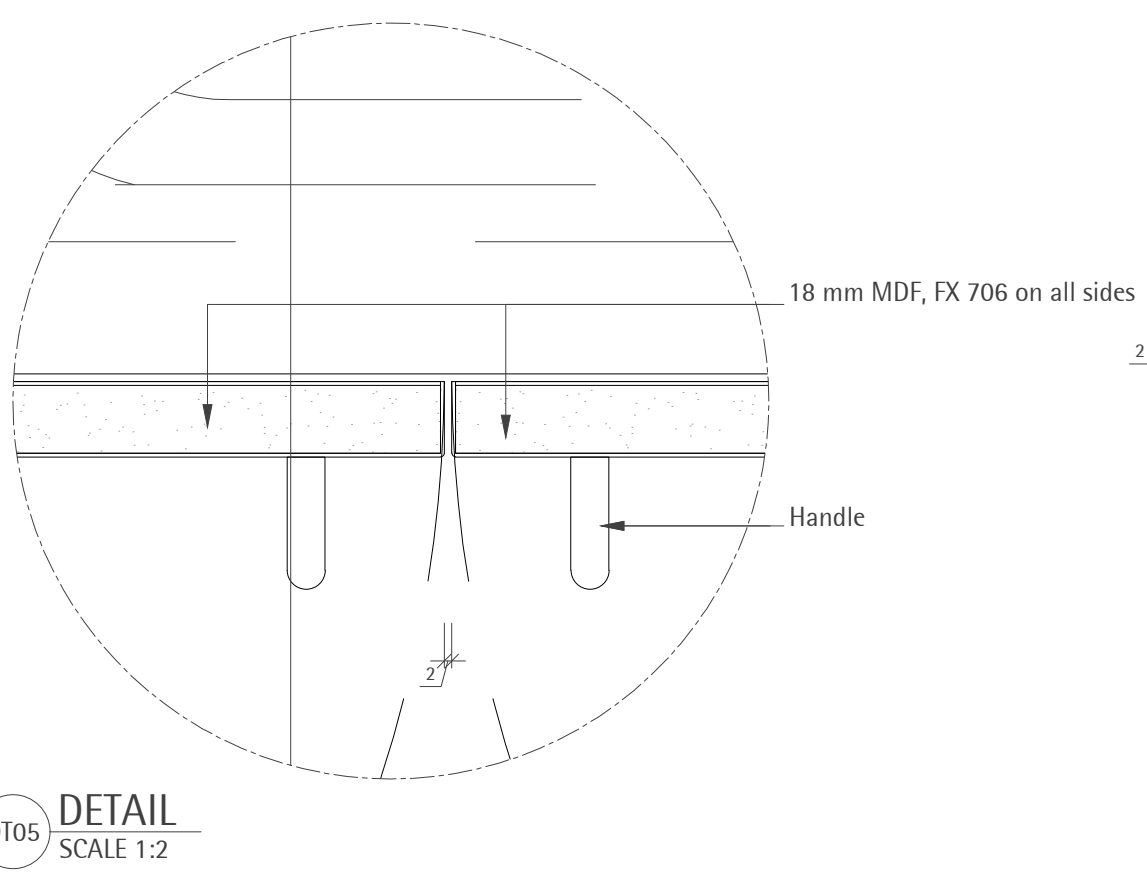

ITEM CODE	SPECIFICATION CODE	DESCRIPTION	SUPPLIER
LIN 607	M40.1211	Natural Stone Wall Tiling Type: White Vietnam Fine Grain Finish: Polished	Bernacca
FX 601	K13.1222	Mirror Ref: Antique Mirror	Water gliders
FX 706	K13.1225	Paint Finish Ref: Legacy Platinum. Color: Sand	Dulux

ITEM CODE	REF	DESCRIPTION	FINISH	SUPPLIER
SA 51	101.0277. 124	Kitchen Sink 1.5 complete with waste	Stainless Steel	Frankie
SA 52	116.0051. 172	Frankie Arena kitchen tap	Chrome	Frankie

DT19
SCALE 1:2

DT17
SCALE 1:2

DT21
SCALE 1:2

DT20
SCALE 1:2

DT22
SCALE 1:2

DT18
SCALE 1:2