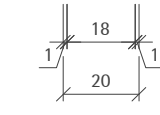

ITEM CODE	REF	DESCRIPTION	FINISH	SUPPLIER
SA 51	101.0277. 124	Kitchen Sink 1.5 complete with waste	Stainless Steel	Frankie
SA 52	116.0051. 172	Frankie Arena kitchen tap	Chrome	Frankie

DT19
SCALE 1:2

DT17
SCALE 1:2