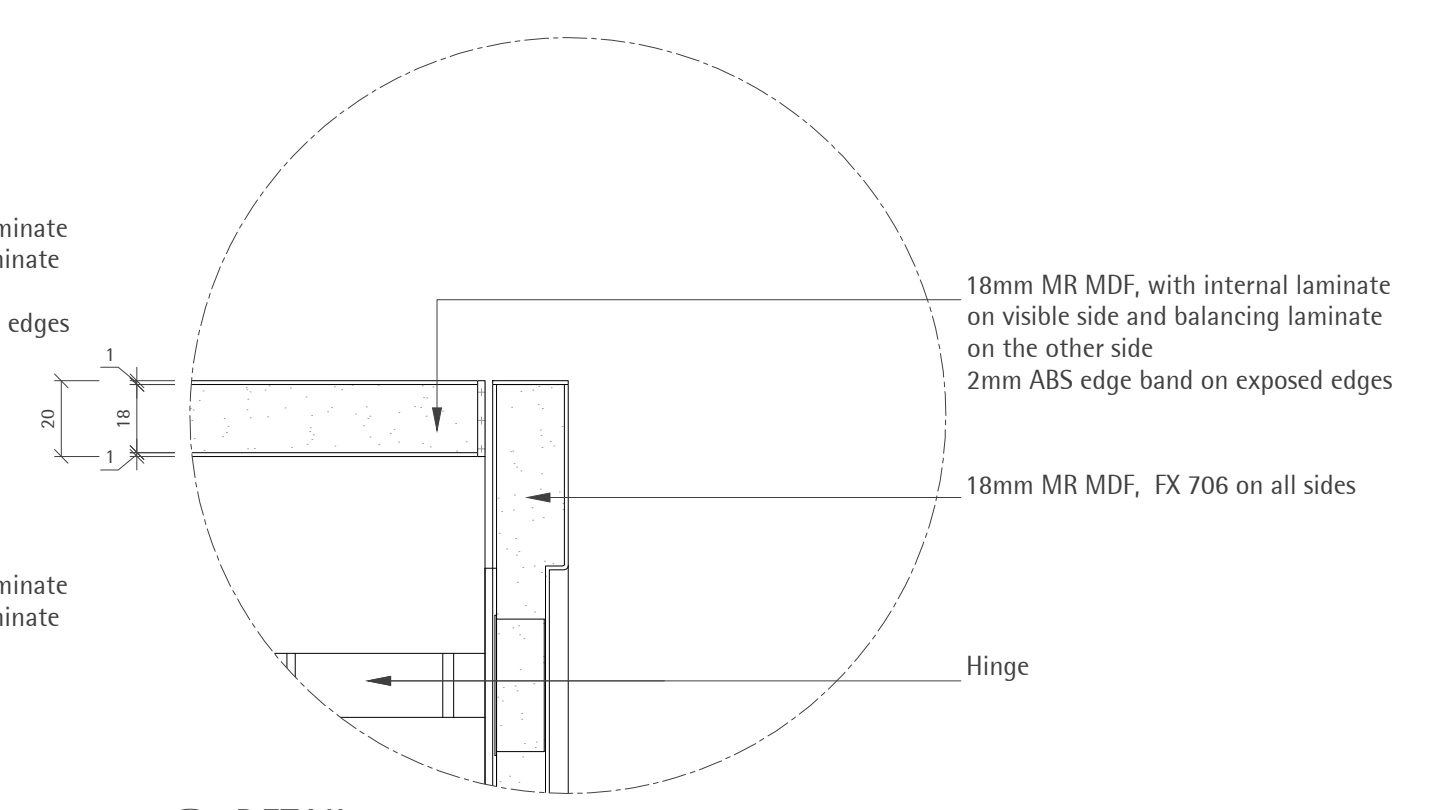

ITEM CODE	SPECIFICATION CODE	DESCRIPTION	SUPPLIER
LIN 607	M40.1211	Natural Stone Wall Tiling Type: White Vietnam Fine Grain Finish: Polished	Bernacca
FX 601	K13.1222	Mirror Ref: Antique Mirror	Water gliders
FX 706	K13.1225	Paint Finish Ref: Legacy Platinum. Color: Sand	Dulux

ITEM CODE	REF	DESCRIPTION	FINISH	SUPPLIER
SA 51	101.0277. 124	Kitchen Sink 1.5 complete with waste	Stainless Steel	Frankie
SA 52	116.0051. 172	Frankie Arena kitchen tap	Chrome	Frankie

DT19
SCALE 1:2

DT17
SCALE 1:2

DT21
SCALE 1:2

DT20
SCALE 1:2

DT22
SCALE 1:2

DT18
SCALE 1:2