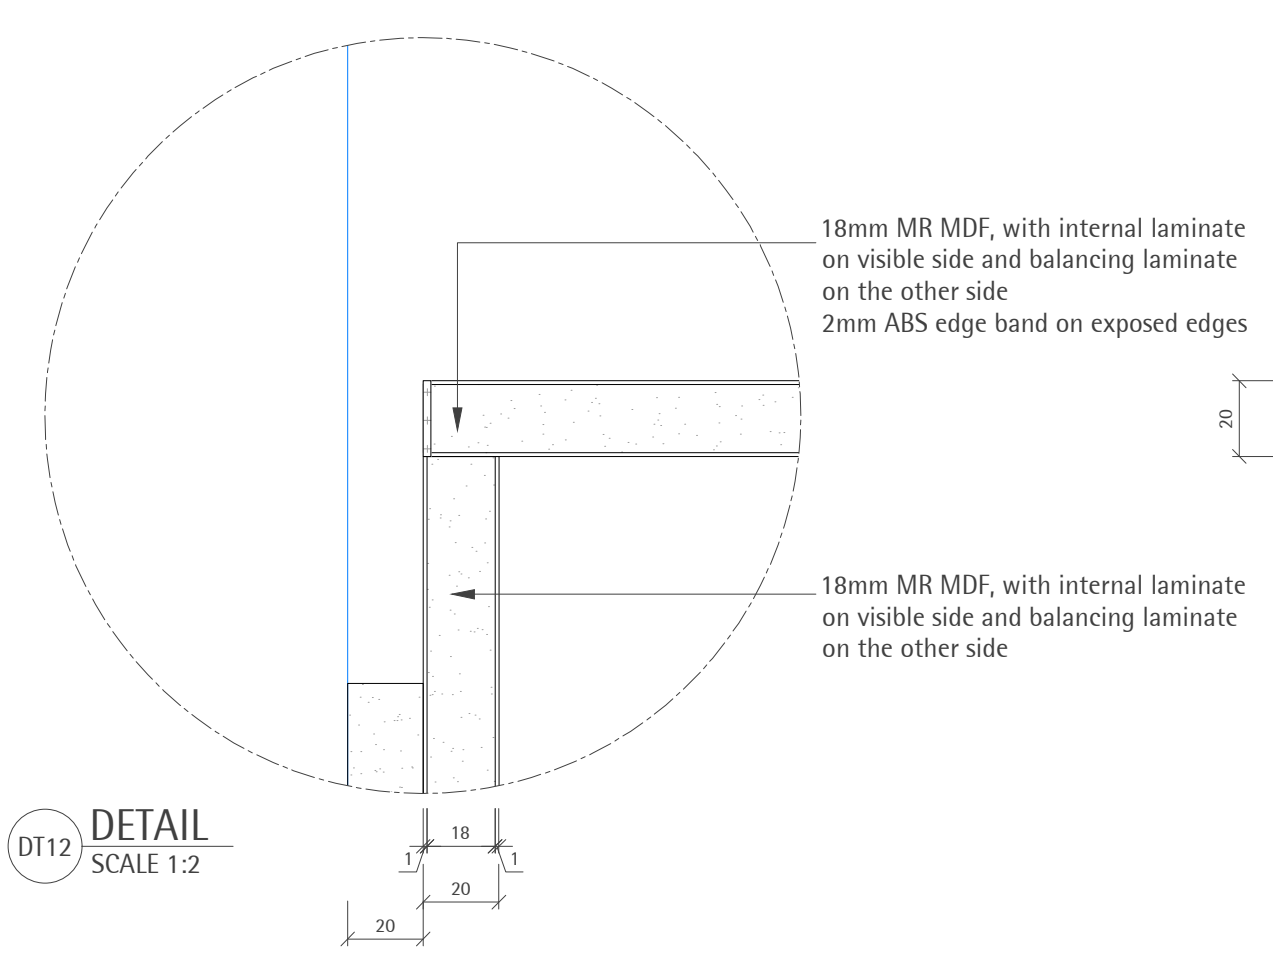

ITEM CODE	SPECIFICATION CODE	DESCRIPTION	SUPPLIER
LIN 607	M40.1211	Natural Stone Wall Tiling Type: White Vietnam Fine Grain Finish: Polished	Bernacca
FX 601	K13.1222	Mirror Ref: Antique Mirror	Water gliders
FX 706	K13.1225	Paint Finish Ref: Legacy Platinum. Color: Sand	Dulux

ITEM CODE	REF	DESCRIPTION	FINISH	SUPPLIER
SA 51	101.0277. 124	Kitchen Sink 1.5 complete with waste	Stainless Steel	Frankie
SA 52	116.0051. 172	Frankie Arena kitchen tap	Chrome	Frankie

DT19
SCALE 1:2

DT17
SCALE 1:2

DT21
SCALE 1:2

DT20
SCALE 1:2

DT22
SCALE 1:2

DT18
SCALE 1:2