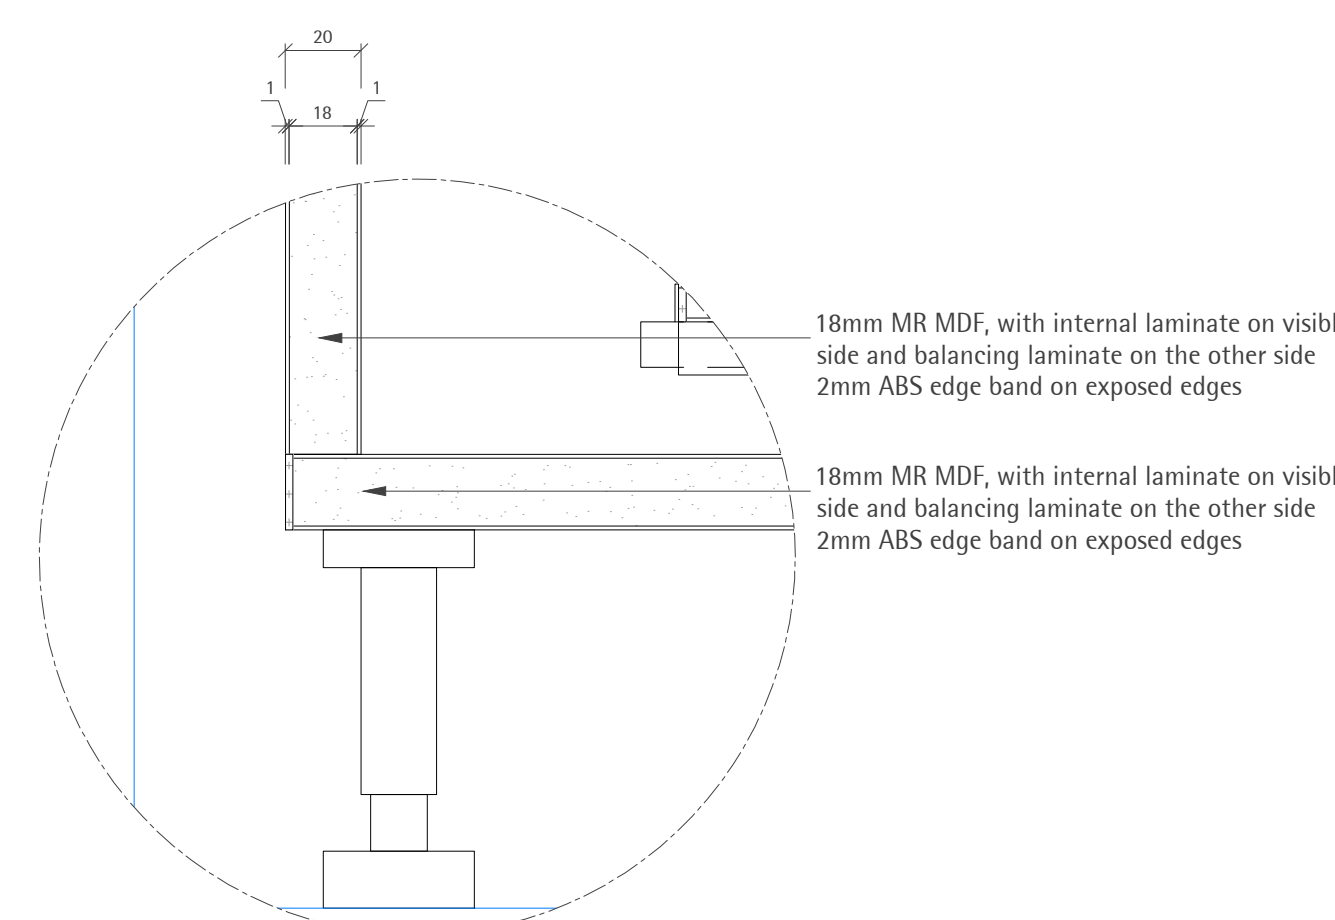

ITEM CODE	REF	DESCRIPTION	FINISH	SUPPLIER
SA 51	101.0277. 124	Kitchen Sink 1.5 complete with waste	Stainless Steel	Frankie
SA 52	116.0051. 172	Frankie Arena kitchen tap	Chrome	Frankie

DT19
SCALE 1:2

DT17
SCALE 1:2

DT21
SCALE 1:2

DT20
SCALE 1:2

DT22
SCALE 1:2

DT18
SCALE 1:2