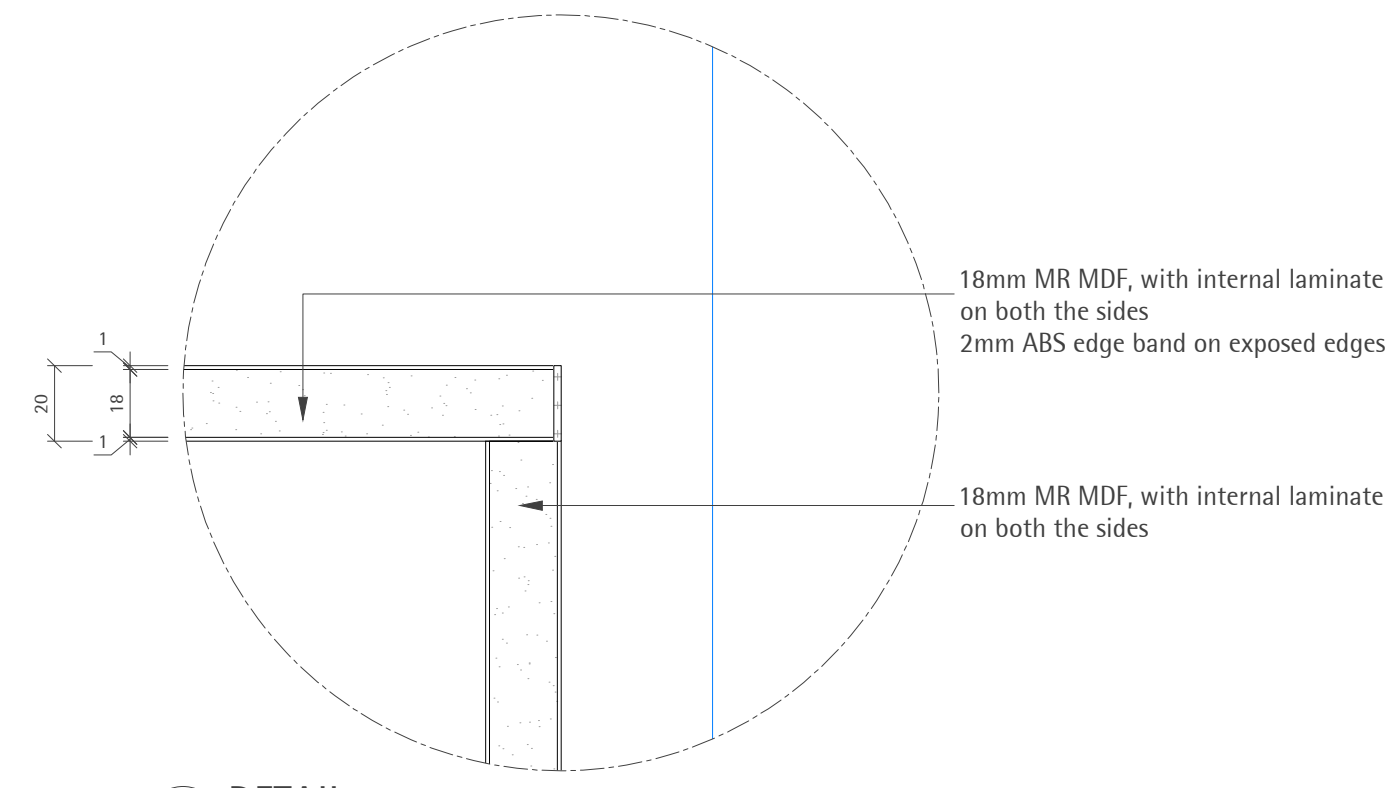

ITEM CODE	SPECIFICATION CODE	DESCRIPTION	SUPPLIER
LIN 607	M40.1211	Natural Stone Wall Tiling Type: White Vietnam Fine Grain Finish: Polished	Bernacca
FX 601	K13.1222	Mirror Ref: Antique Mirror	Water gliders
FX 706	K13.1225	Paint Finish Ref: Legacy Platinum. Color: Sand	Dulux

ITEM CODE	REF	DESCRIPTION	FINISH	SUPPLIER
SA 51	101.0277. 124	Kitchen Sink 1.5 complete with waste	Stainless Steel	Frankie
SA 52	116.0051. 172	Frankie Arena kitchen tap	Chrome	Frankie

DT19
SCALE 1:2

DT17
SCALE 1:2

DT21
SCALE 1:2

DT20
SCALE 1:2

DT22
SCALE 1:2

DT18
SCALE 1:2