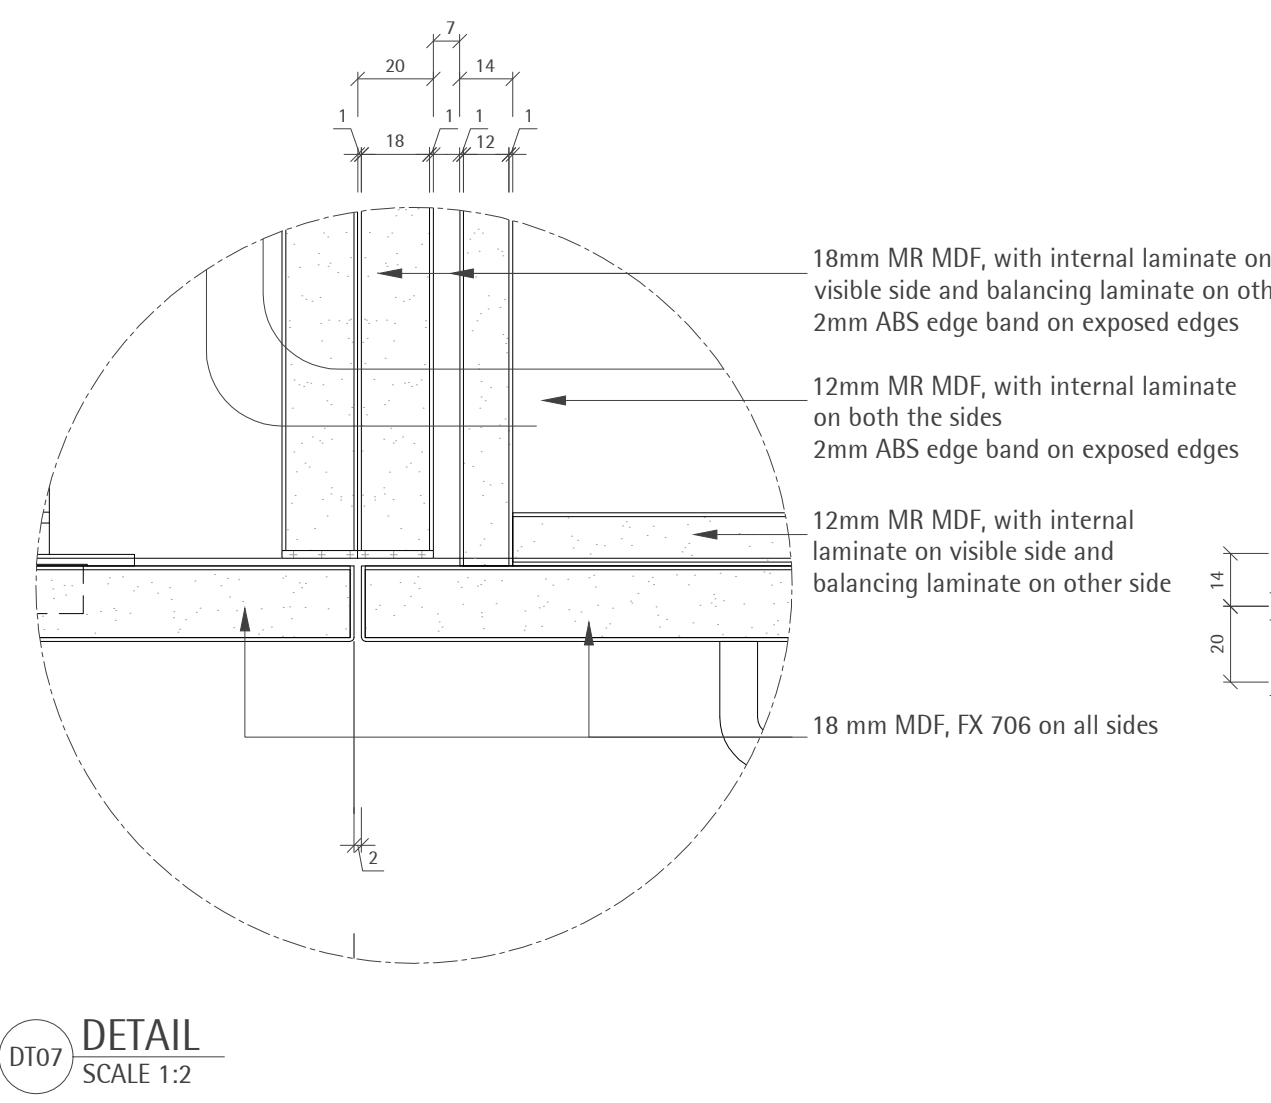

ITEM CODE	SPECIFICATION CODE	DESCRIPTION	SUPPLIER
LIN 607	M40.1211	Natural Stone Wall Tiling Type: White Vietnam Fine Grain Finish: Polished	Bernacca
FX 601	K13.1222	Mirror Ref: Antique Mirror	Water gliders
FX 706	K13.1225	Paint Finish Ref: Legacy Platinum. Color: Sand	Dulux

ITEM CODE	REF	DESCRIPTION	FINISH	SUPPLIER
SA 51	101.0277. 124	Kitchen Sink 1.5 complete with waste	Stainless Steel	Frankie
SA 52	116.0051. 172	Frankie Arena kitchen tap	Chrome	Frankie

DT19
SCALE 1:2

DT17
SCALE 1:2

DT21
SCALE 1:2

DT20
SCALE 1:2

DT22
SCALE 1:2

DT18
SCALE 1:2