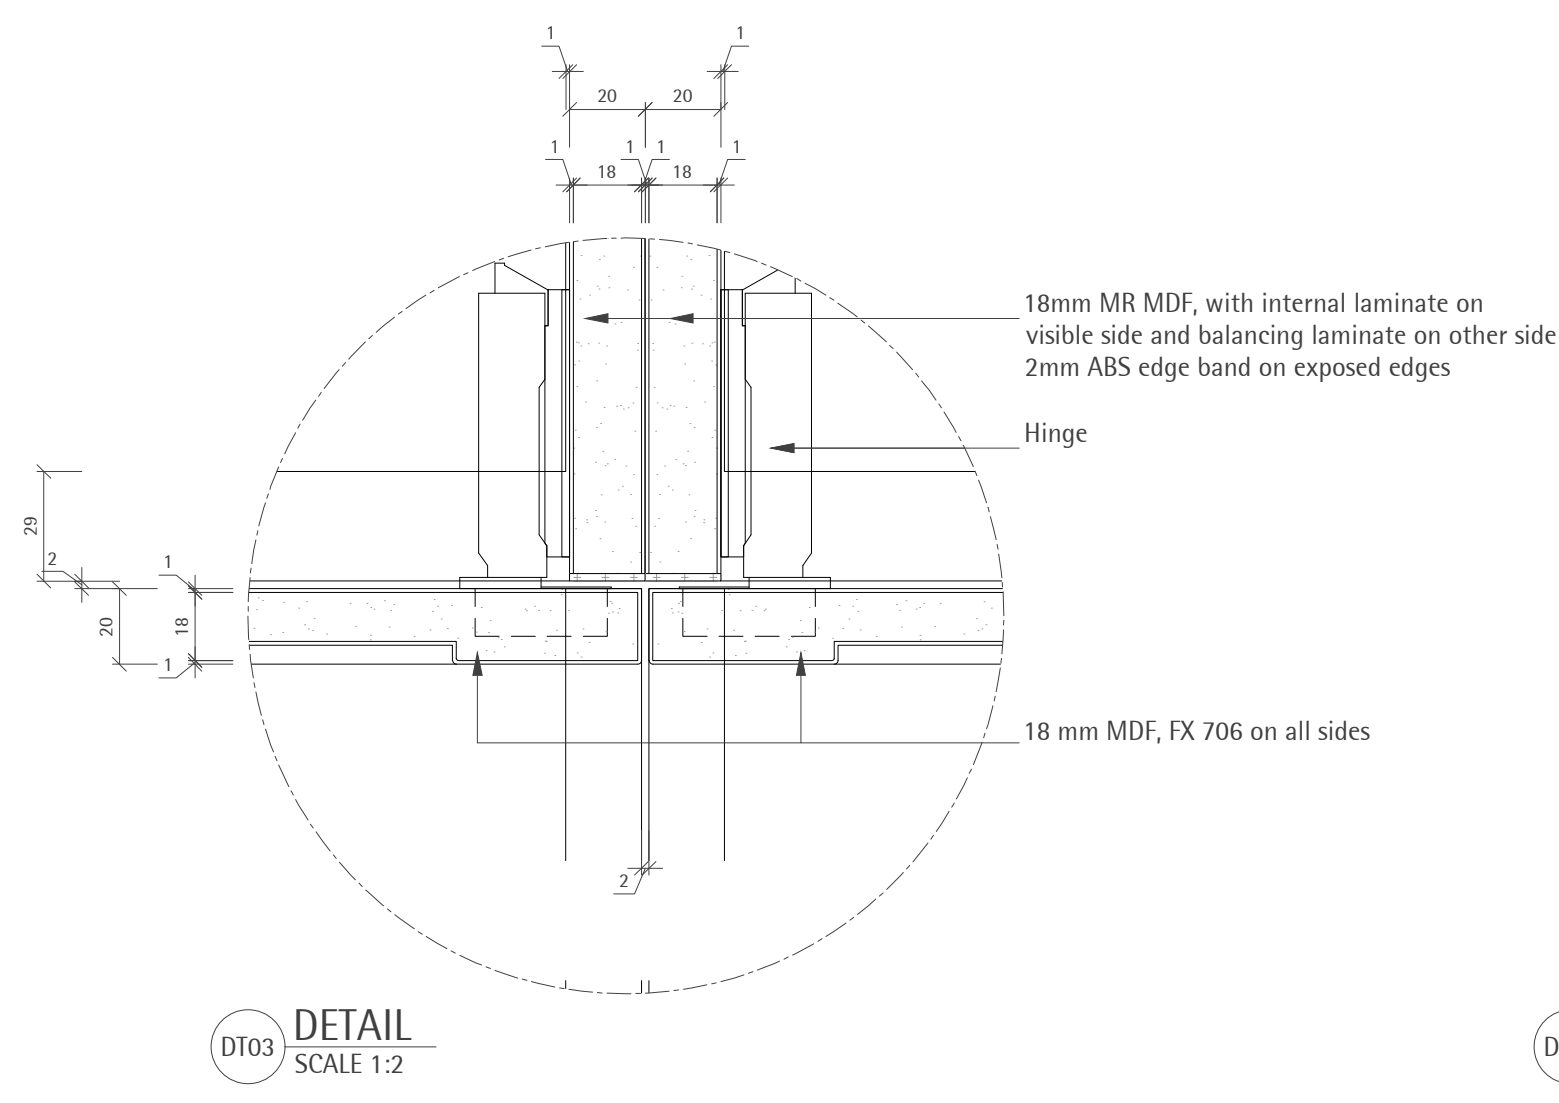

ITEM CODE	SPECIFICATION CODE	DESCRIPTION	SUPPLIER
LIN 607	M40.1211	Natural Stone Wall Tiling Type: White Vietnam Fine Grain Finish: Polished	Bernacca
FX 601	K13.1222	Mirror Ref: Antique Mirror	Water gliders
FX 706	K13.1225	Paint Finish Ref: Legacy Platinum. Color: Sand	Dulux

ITEM CODE	REF	DESCRIPTION	FINISH	SUPPLIER
SA 51	101.0277. 124	Kitchen Sink 1.5 complete with waste	Stainless Steel	Frankie
SA 52	116.0051. 172	Frankie Arena kitchen tap	Chrome	Frankie

DT19
SCALE 1:2

DT17
SCALE 1:2

DT21
SCALE 1:2

DT20
SCALE 1:2

DT22
SCALE 1:2

DT18
SCALE 1:2