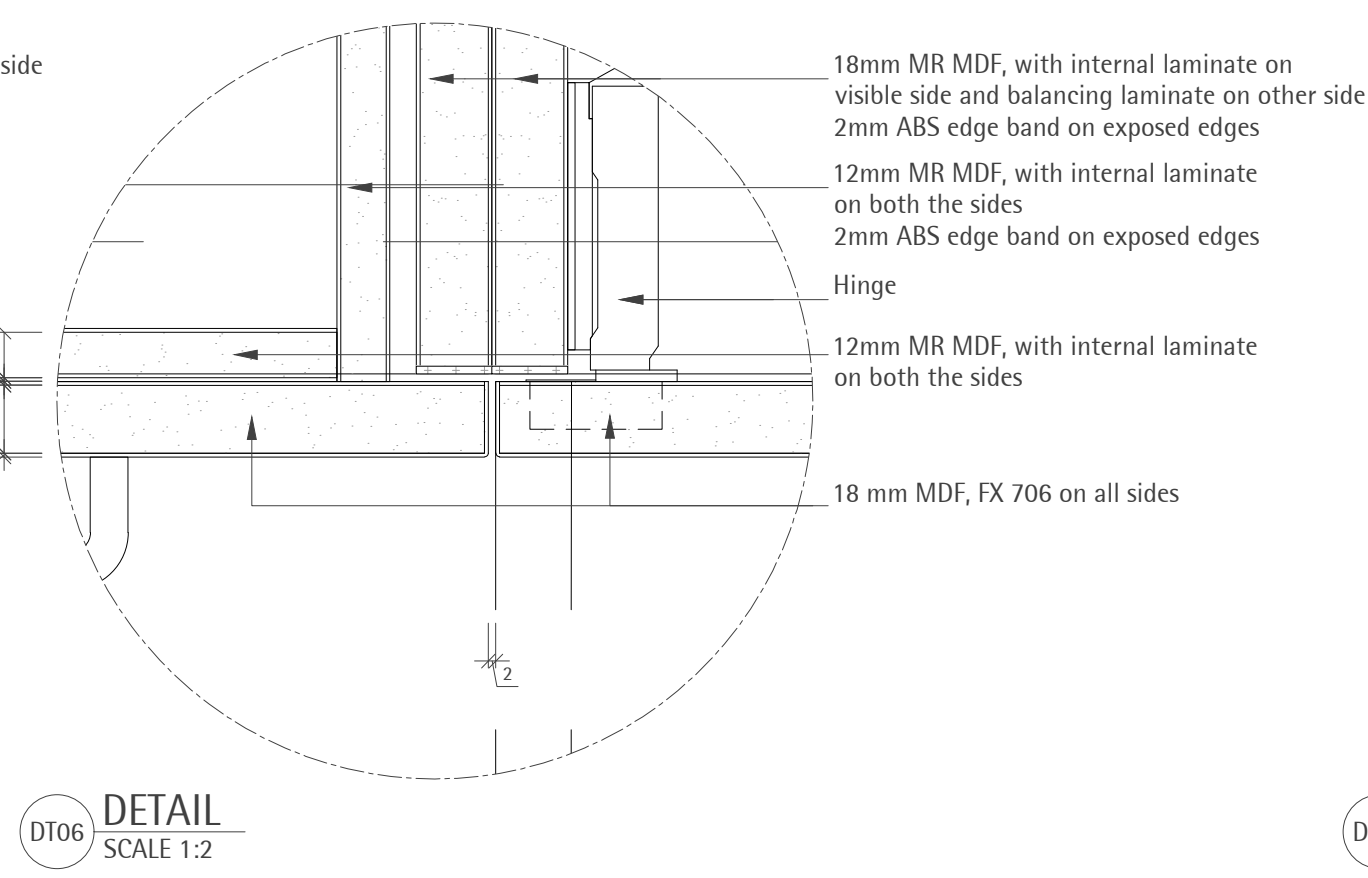

ITEM CODE	SPECIFICATION CODE	DESCRIPTION	SUPPLIER
LIN 607	M40.1211	Natural Stone Wall Tiling Type: White Vietnam Fine Grain Finish: Polished	Bernacca
FX 601	K13.1222	Mirror Ref: Antique Mirror	Water gliders
FX 706	K13.1225	Paint Finish Ref: Legacy Platinum. Color: Sand	Dulux

ITEM CODE	REF	DESCRIPTION	FINISH	SUPPLIER
SA 51	101.0277. 124	Kitchen Sink 1.5 complete with waste	Stainless Steel	Frankie
SA 52	116.0051. 172	Frankie Arena kitchen tap	Chrome	Frankie

DT19
SCALE 1:2

DT17
SCALE 1:2

DT21
SCALE 1:2

DT20
SCALE 1:2

DT22
SCALE 1:2

DT18
SCALE 1:2