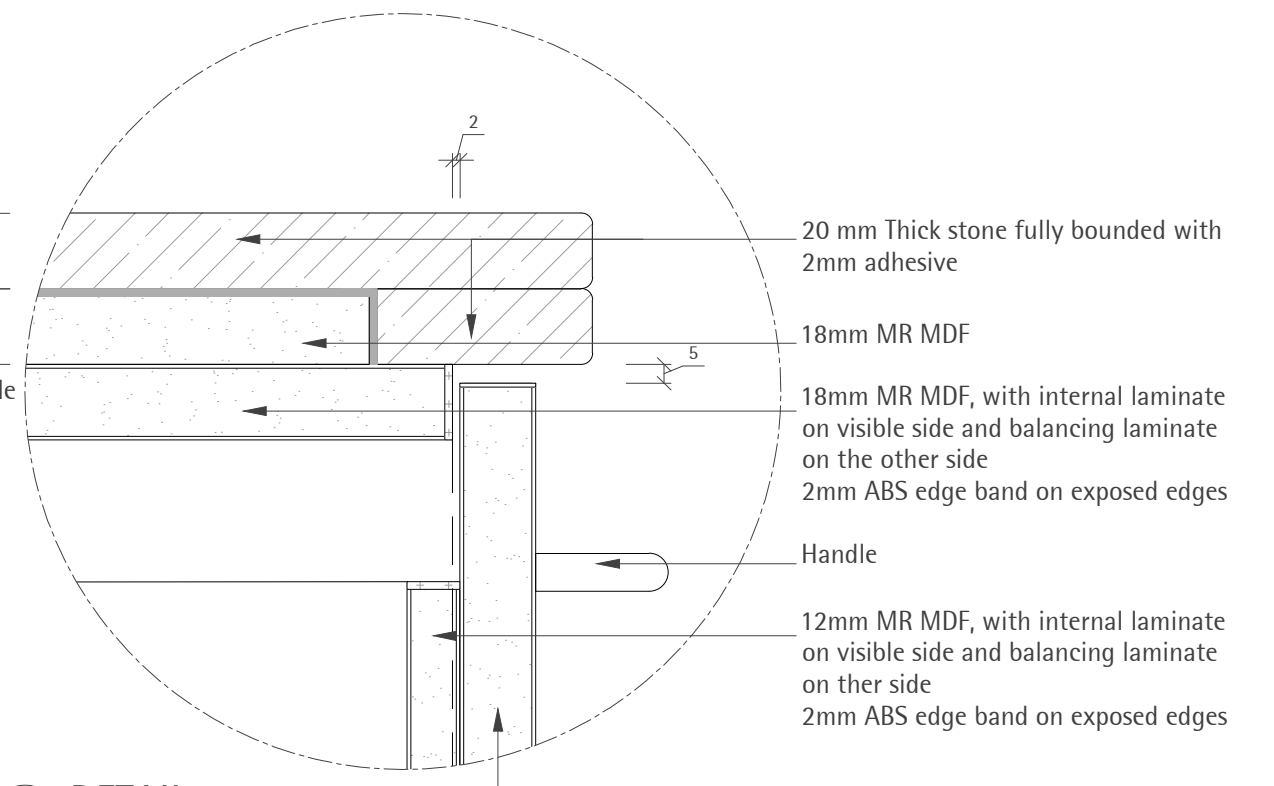

ITEM CODE	SPECIFICATION CODE	DESCRIPTION	SUPPLIER
LIN 607	M40.1211	Natural Stone Wall Tiling Type: White Vietnam Fine Grain Finish: Polished	Bernacca
FX 601	K13.1222	Mirror Ref: Antique Mirror	Water gliders
FX 706	K13.1225	Paint Finish Ref: Legacy Platinum. Color: Sand	Dulux

ITEM CODE	REF	DESCRIPTION	FINISH	SUPPLIER
SA 51	101.0277. 124	Kitchen Sink 1.5 complete with waste	Stainless Steel	Frankie
SA 52	116.0051. 172	Frankie Arena kitchen tap	Chrome	Frankie

DT19
SCALE 1:2

DT17
SCALE 1:2

DT21
SCALE 1:2

DT20
SCALE 1:2

DT22
SCALE 1:2

DT18
SCALE 1:2