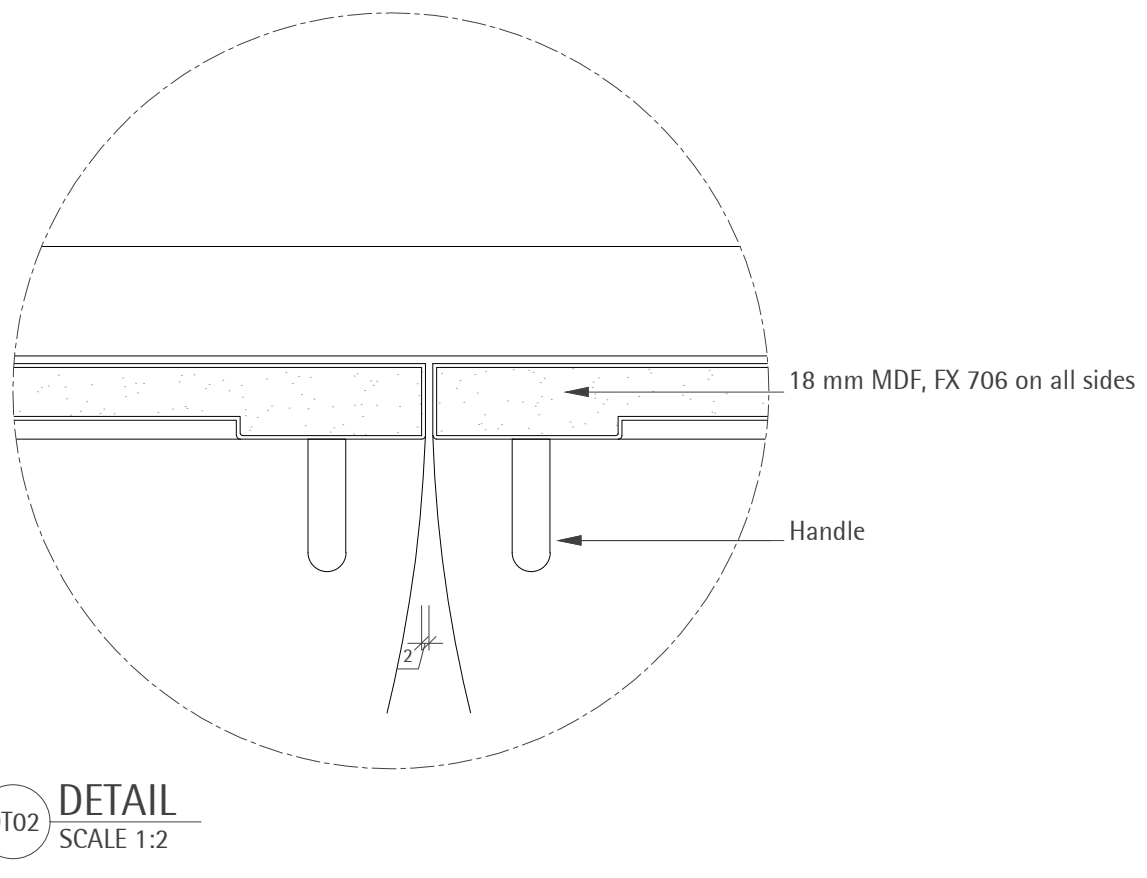

ITEM CODE	SPECIFICATION CODE	DESCRIPTION	SUPPLIER
LIN 607	M40.1211	Natural Stone Wall Tiling Type: White Vietnam Fine Grain Finish: Polished	Bernacca
FX 601	K13.1222	Mirror Ref: Antique Mirror	Water gliders
FX 706	K13.1225	Paint Finish Ref: Legacy Platinum. Color: Sand	Dulux

ITEM CODE	REF	DESCRIPTION	FINISH	SUPPLIER
SA 51	101.0277. 124	Kitchen Sink 1.5 complete with waste	Stainless Steel	Frankie
SA 52	116.0051. 172	Frankie Arena kitchen tap	Chrome	Frankie

DT19
SCALE 1:2

DT17
SCALE 1:2

DT21
SCALE 1:2

DT20
SCALE 1:2

DT22
SCALE 1:2

DT18
SCALE 1:2