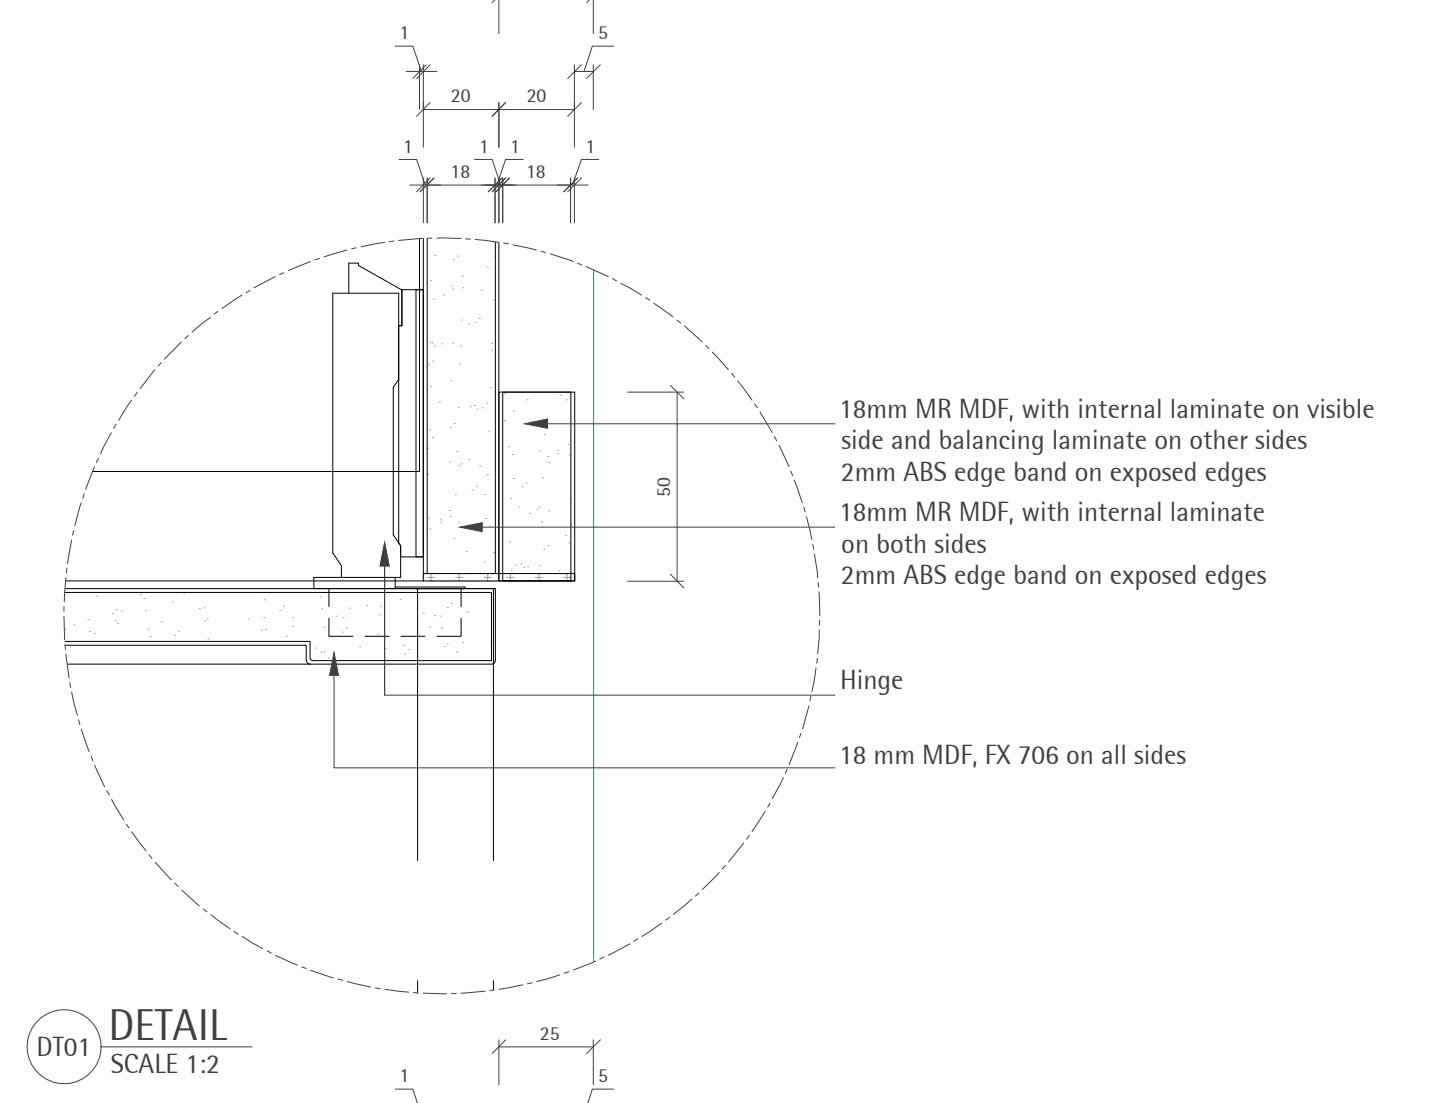

ITEM CODE	SPECIFICATION CODE	DESCRIPTION	SUPPLIER
LIN 607	M40.1211	Natural Stone Wall Tiling Type: White Vietnam Fine Grain Finish: Polished	Bernacca
FX 601	K13.1222	Mirror Ref: Antique Mirror	Water gliders
FX 706	K13.1225	Paint Finish Ref: Legacy Platinum. Color: Sand	Dulux

ITEM CODE	REF	DESCRIPTION	FINISH	SUPPLIER
SA 51	101.0277. 124	Kitchen Sink 1.5 complete with waste	Stainless Steel	Frankie
SA 52	116.0051. 172	Frankie Arena kitchen tap	Chrome	Frankie

DT19
SCALE 1:2

DT17
SCALE 1:2

DT21
SCALE 1:2

DT20
SCALE 1:2

DT22
SCALE 1:2

DT18
SCALE 1:2