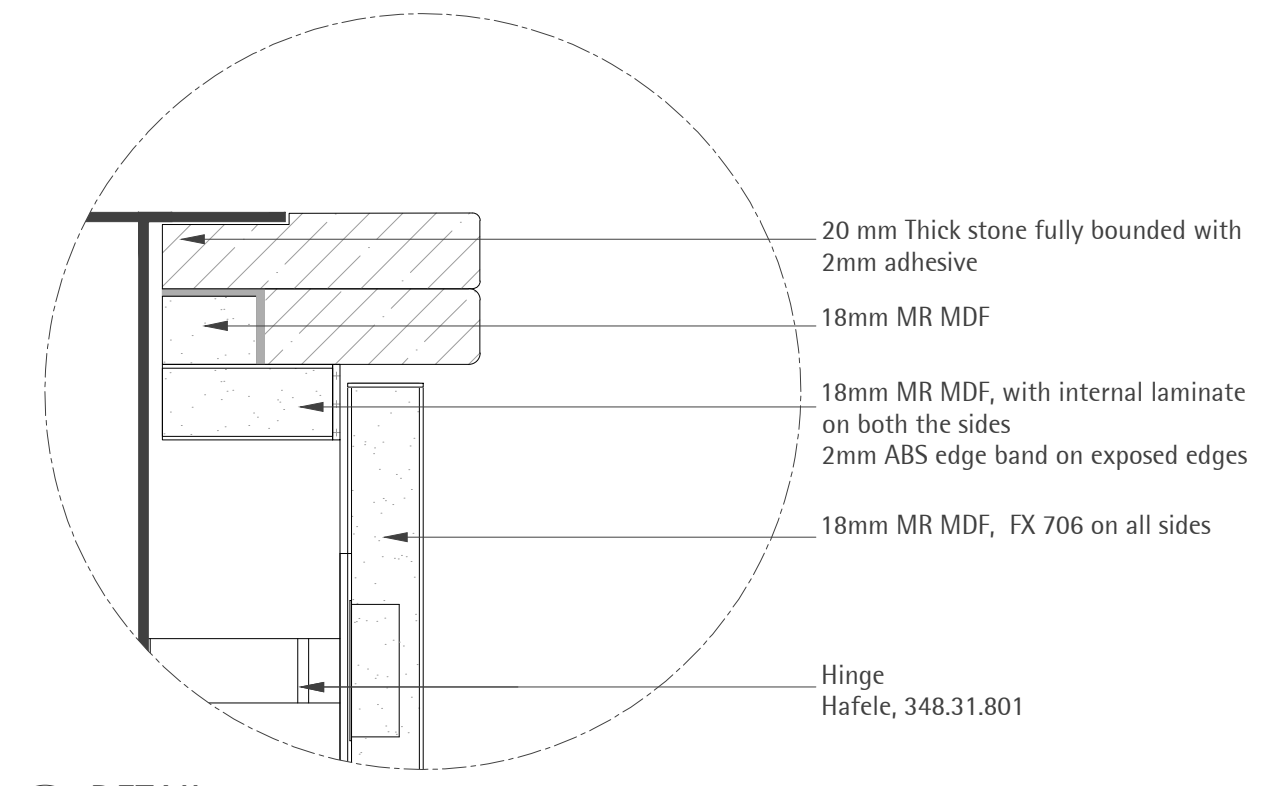

ITEM CODE	SPECIFICATION CODE	DESCRIPTION	SUPPLIER
LIN 607	M40.1211	Natural Stone Wall Tiling Type: White Vietnam Fine Grain Finish: Polished	Bernacca
FX 601	K13.1222	Mirror Ref: Antique Mirror	Water gliders
FX 706	K13.1225	Paint Finish Ref: Legacy Platinum. Color: Sand	Dulux

ITEM CODE	REF	DESCRIPTION	FINISH	SUPPLIER
SA 51	101.0277. 124	Kitchen Sink 1.5 complete with waste	Stainless Steel	Frankie
SA 52	116.0051. 172	Frankie Arena kitchen tap	Chrome	Frankie

DT19
SCALE 1:2

DT17
SCALE 1:2

DT21
SCALE 1:2

DT20
SCALE 1:2

DT22
SCALE 1:2

DT18
SCALE 1:2