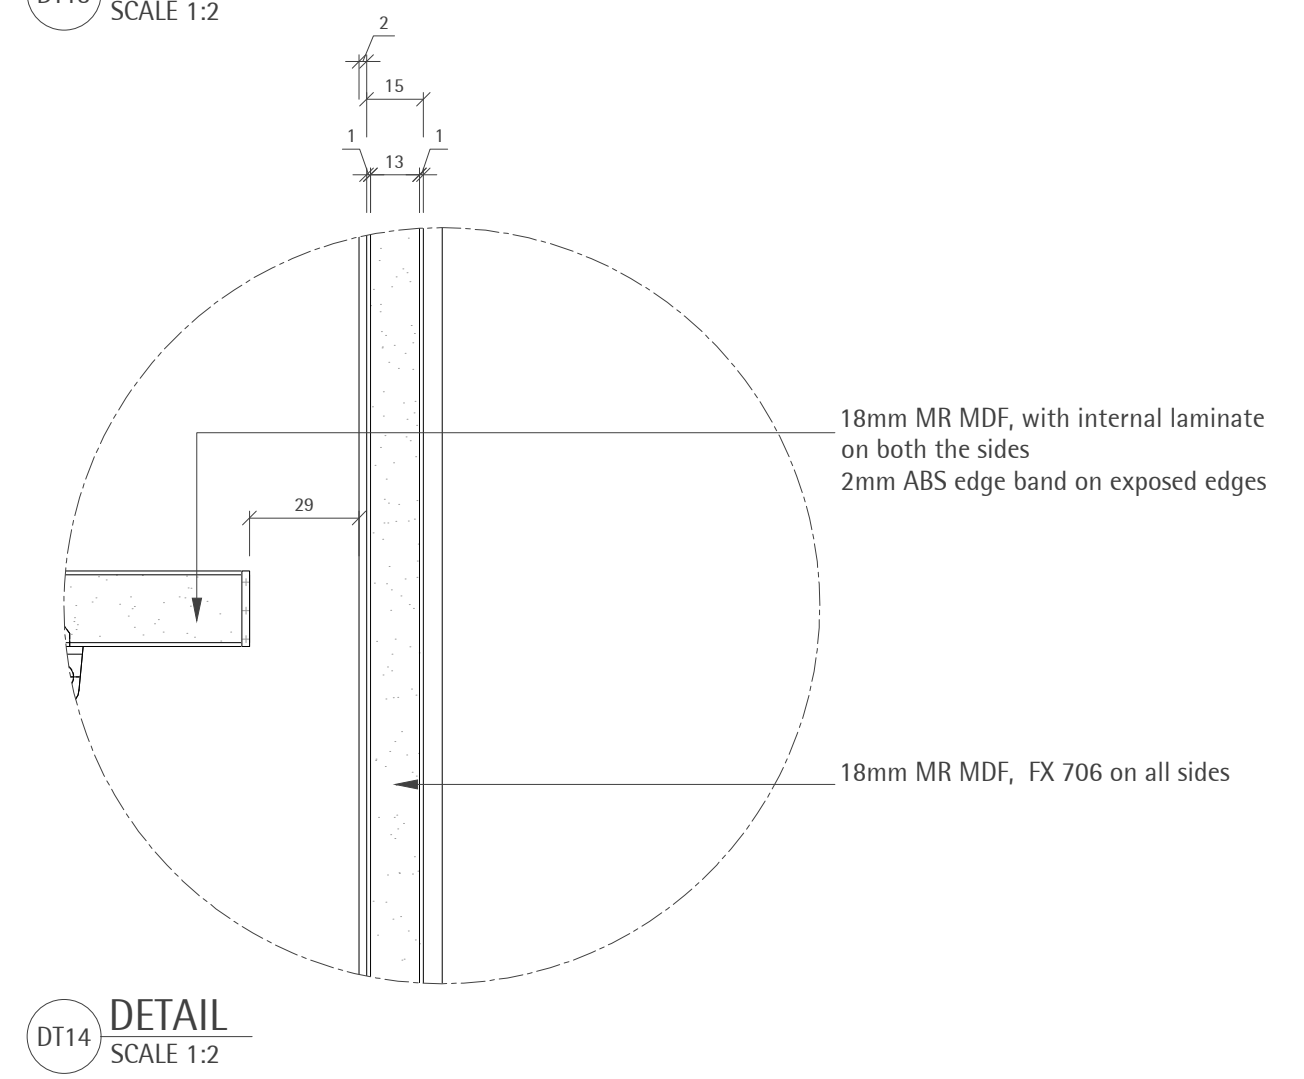

ITEM CODE	SPECIFICATION CODE	DESCRIPTION	SUPPLIER
LIN 607	M40.1211	Natural Stone Wall Tiling Type: White Vietnam Fine Grain Finish: Polished	Bernacca
FX 601	K13.1222	Mirror Ref: Antique Mirror	Water gliders
FX 706	K13.1225	Paint Finish Ref: Legacy Platinum. Color: Sand	Dulux

ITEM CODE	REF	DESCRIPTION	FINISH	SUPPLIER
SA 51	101.0277. 124	Kitchen Sink 1.5 complete with waste	Stainless Steel	Frankie
SA 52	116.0051. 172	Frankie Arena kitchen tap	Chrome	Frankie

DT19
SCALE 1:2

DT17
SCALE 1:2

DT21
SCALE 1:2

DT20
SCALE 1:2

DT22
SCALE 1:2

DT18
SCALE 1:2