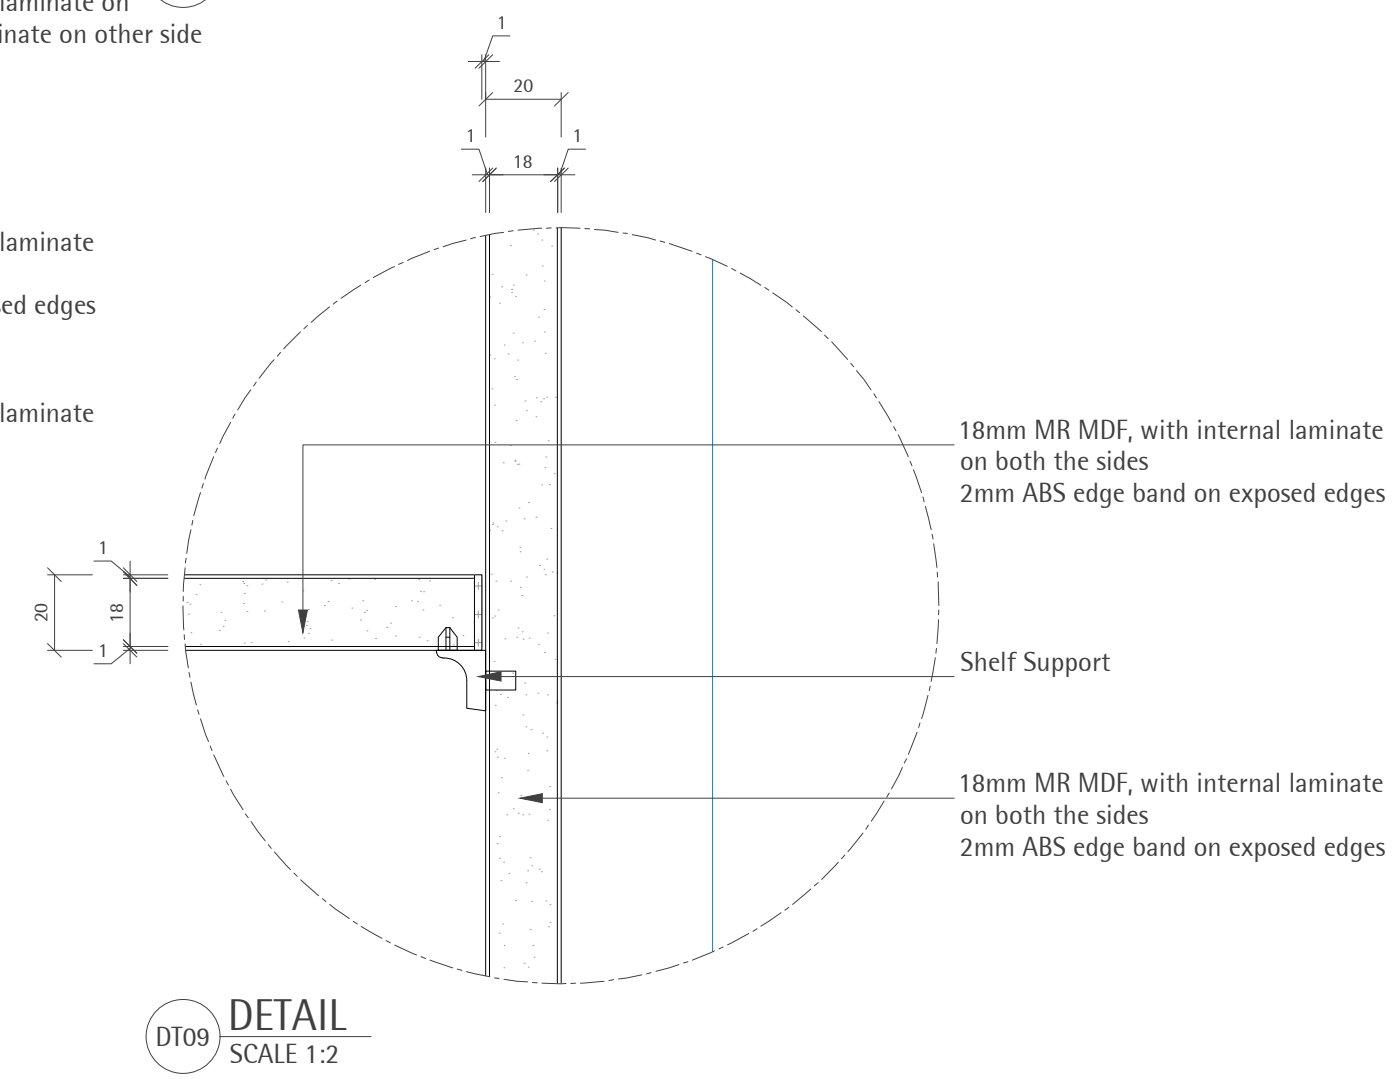

ITEM CODE	SPECIFICATION CODE	DESCRIPTION	SUPPLIER
LIN 607	M40.1211	Natural Stone Wall Tiling Type: White Vietnam Fine Grain Finish: Polished	Bernacca
FX 601	K13.1222	Mirror Ref: Antique Mirror	Water gliders
FX 706	K13.1225	Paint Finish Ref: Legacy Platinum. Color: Sand	Dulux

ITEM CODE	REF	DESCRIPTION	FINISH	SUPPLIER
SA 51	101.0277. 124	Kitchen Sink 1.5 complete with waste	Stainless Steel	Frankie
SA 52	116.0051. 172	Frankie Arena kitchen tap	Chrome	Frankie

DT19
SCALE 1:2

DT17
SCALE 1:2

DT21
SCALE 1:2

DT20
SCALE 1:2

DT22
SCALE 1:2

DT18
SCALE 1:2