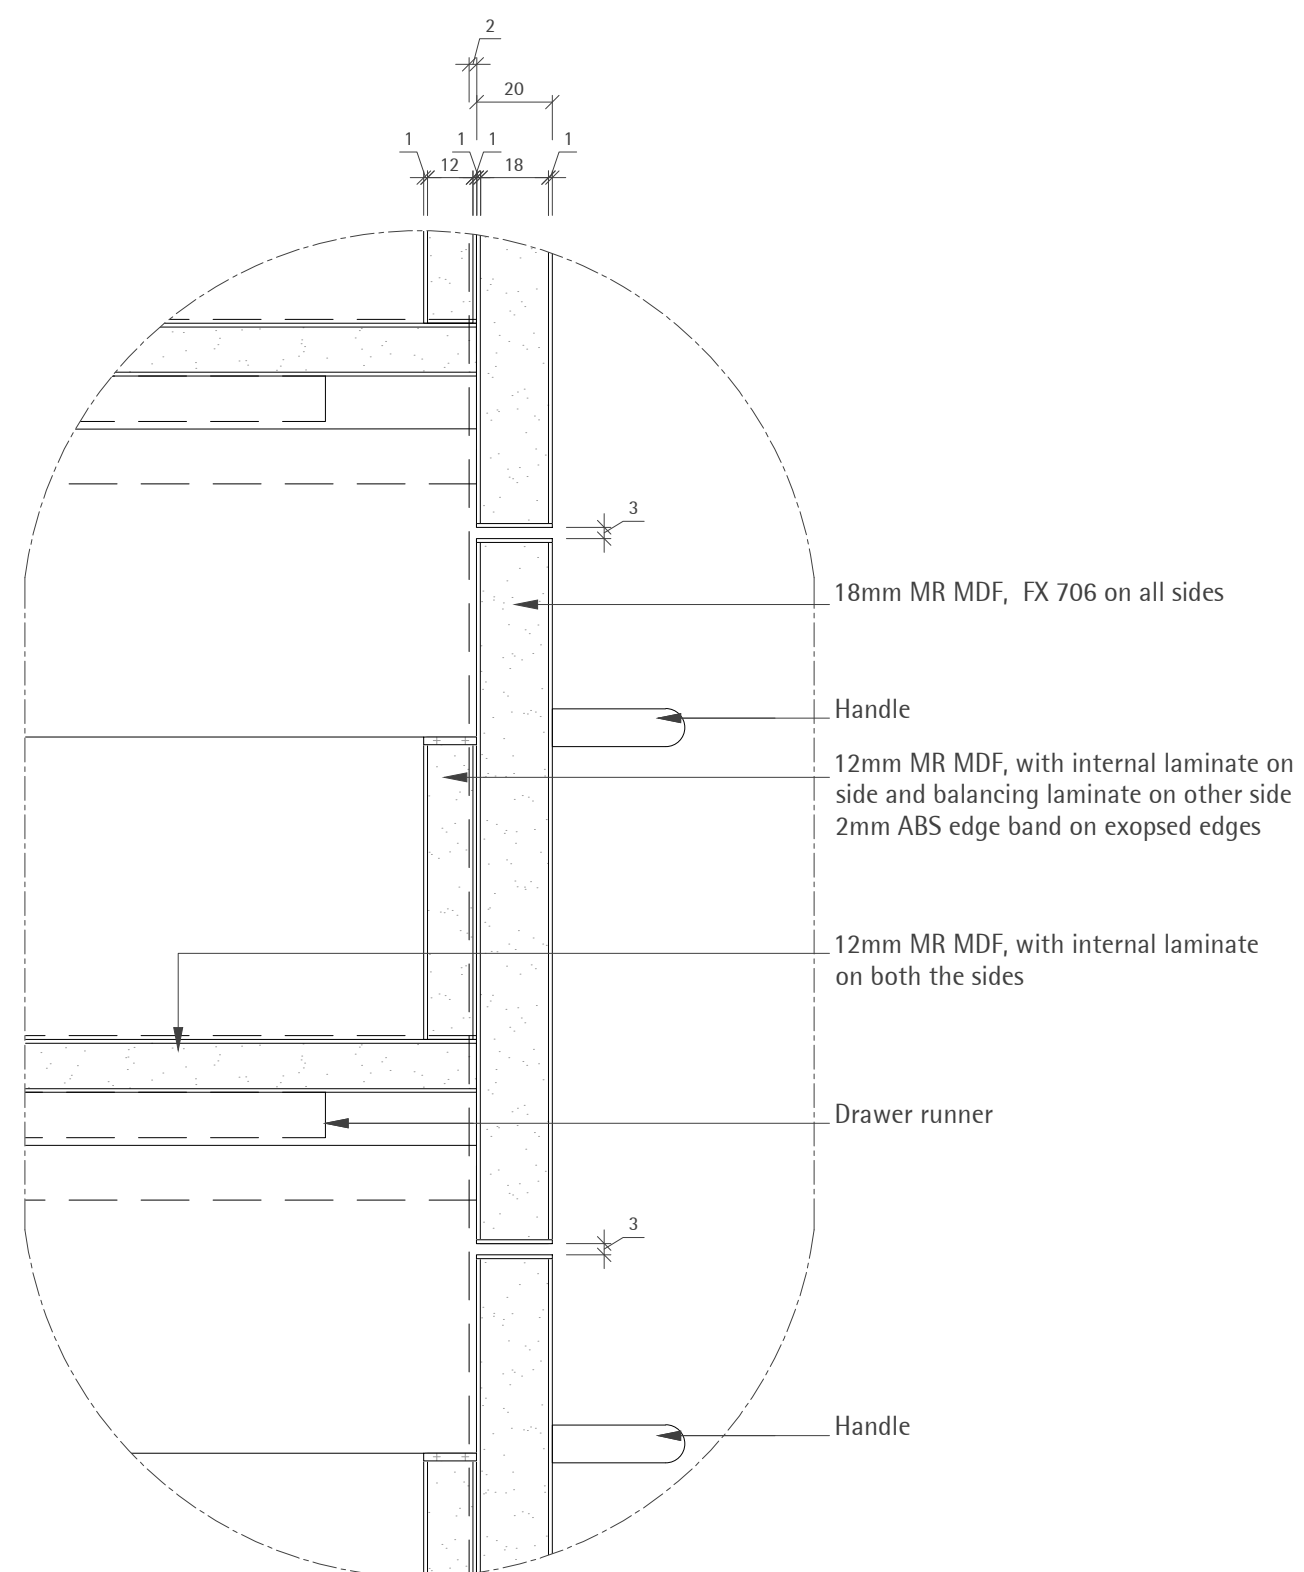

ITEM CODE	SPECIFICATION CODE	DESCRIPTION	SUPPLIER
LIN 607	M40.1211	Natural Stone Wall Tiling Type: White Vietnam Fine Grain Finish: Polished	Bernacca
FX 601	K13.1222	Mirror Ref: Antique Mirror	Water gliders
FX 706	K13.1225	Paint Finish Ref: Legacy Platinum. Color: Sand	Dulux

ITEM CODE	REF	DESCRIPTION	FINISH	SUPPLIER
SA 51	101.0277. 124	Kitchen Sink 1.5 complete with waste	Stainless Steel	Frankie
SA 52	116.0051. 172	Frankie Arena kitchen tap	Chrome	Frankie

DT19
SCALE 1:2

DT17
SCALE 1:2

DT21
SCALE 1:2

DT20
SCALE 1:2

DT22
SCALE 1:2

DT18
SCALE 1:2