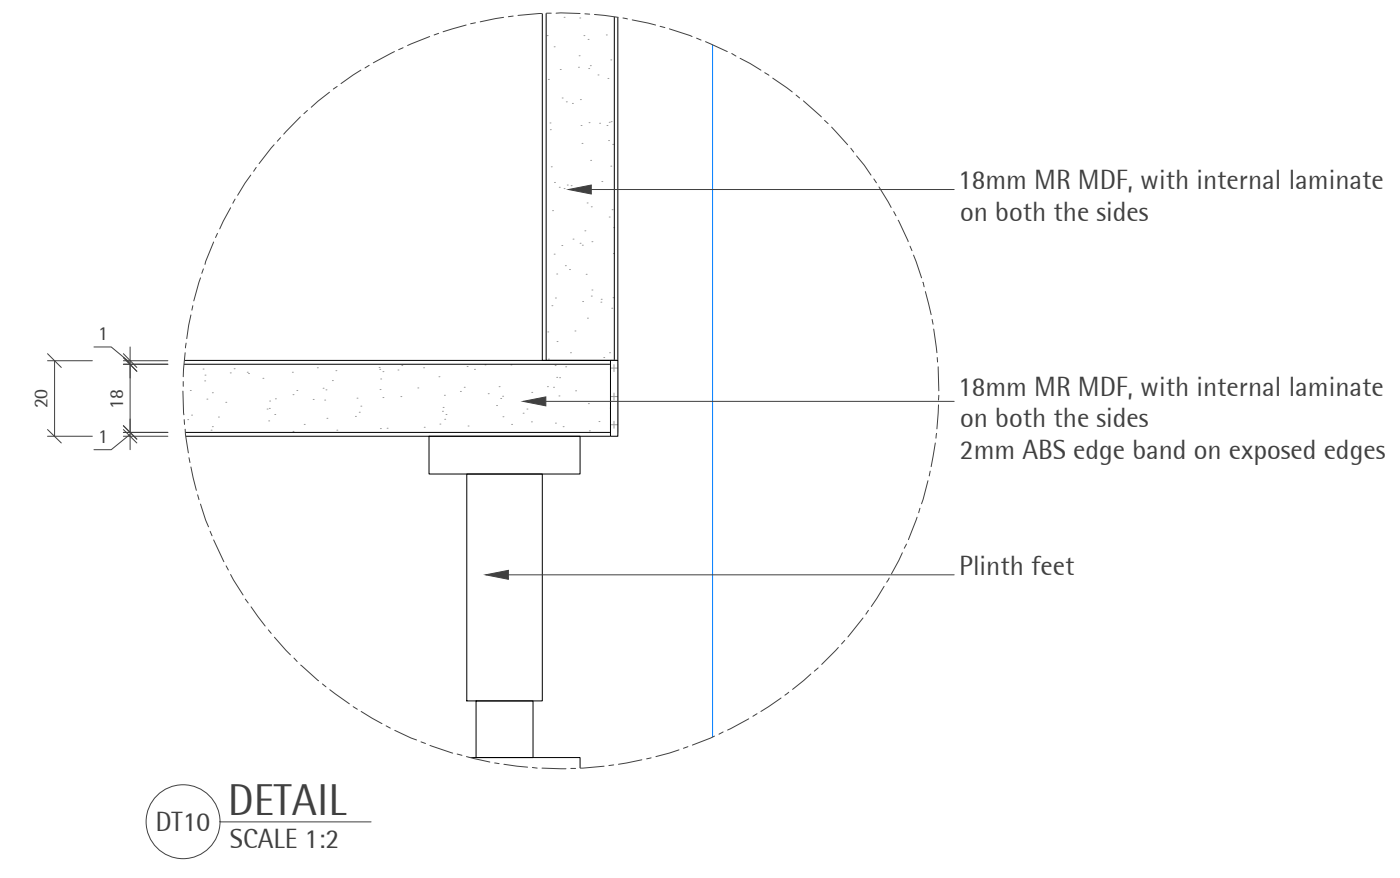

ITEM CODE	SPECIFICATION CODE	DESCRIPTION	SUPPLIER
LIN 607	M40.1211	Natural Stone Wall Tiling Type: White Vietnam Fine Grain Finish: Polished	Bernacca
FX 601	K13.1222	Mirror Ref: Antique Mirror	Water gliders
FX 706	K13.1225	Paint Finish Ref: Legacy Platinum. Color: Sand	Dulux

ITEM CODE	REF	DESCRIPTION	FINISH	SUPPLIER
SA 51	101.0277. 124	Kitchen Sink 1.5 complete with waste	Stainless Steel	Frankie
SA 52	116.0051. 172	Frankie Arena kitchen tap	Chrome	Frankie

DT19
SCALE 1:2

DT17
SCALE 1:2

DT21
SCALE 1:2

DT20
SCALE 1:2

DT22
SCALE 1:2

DT18
SCALE 1:2