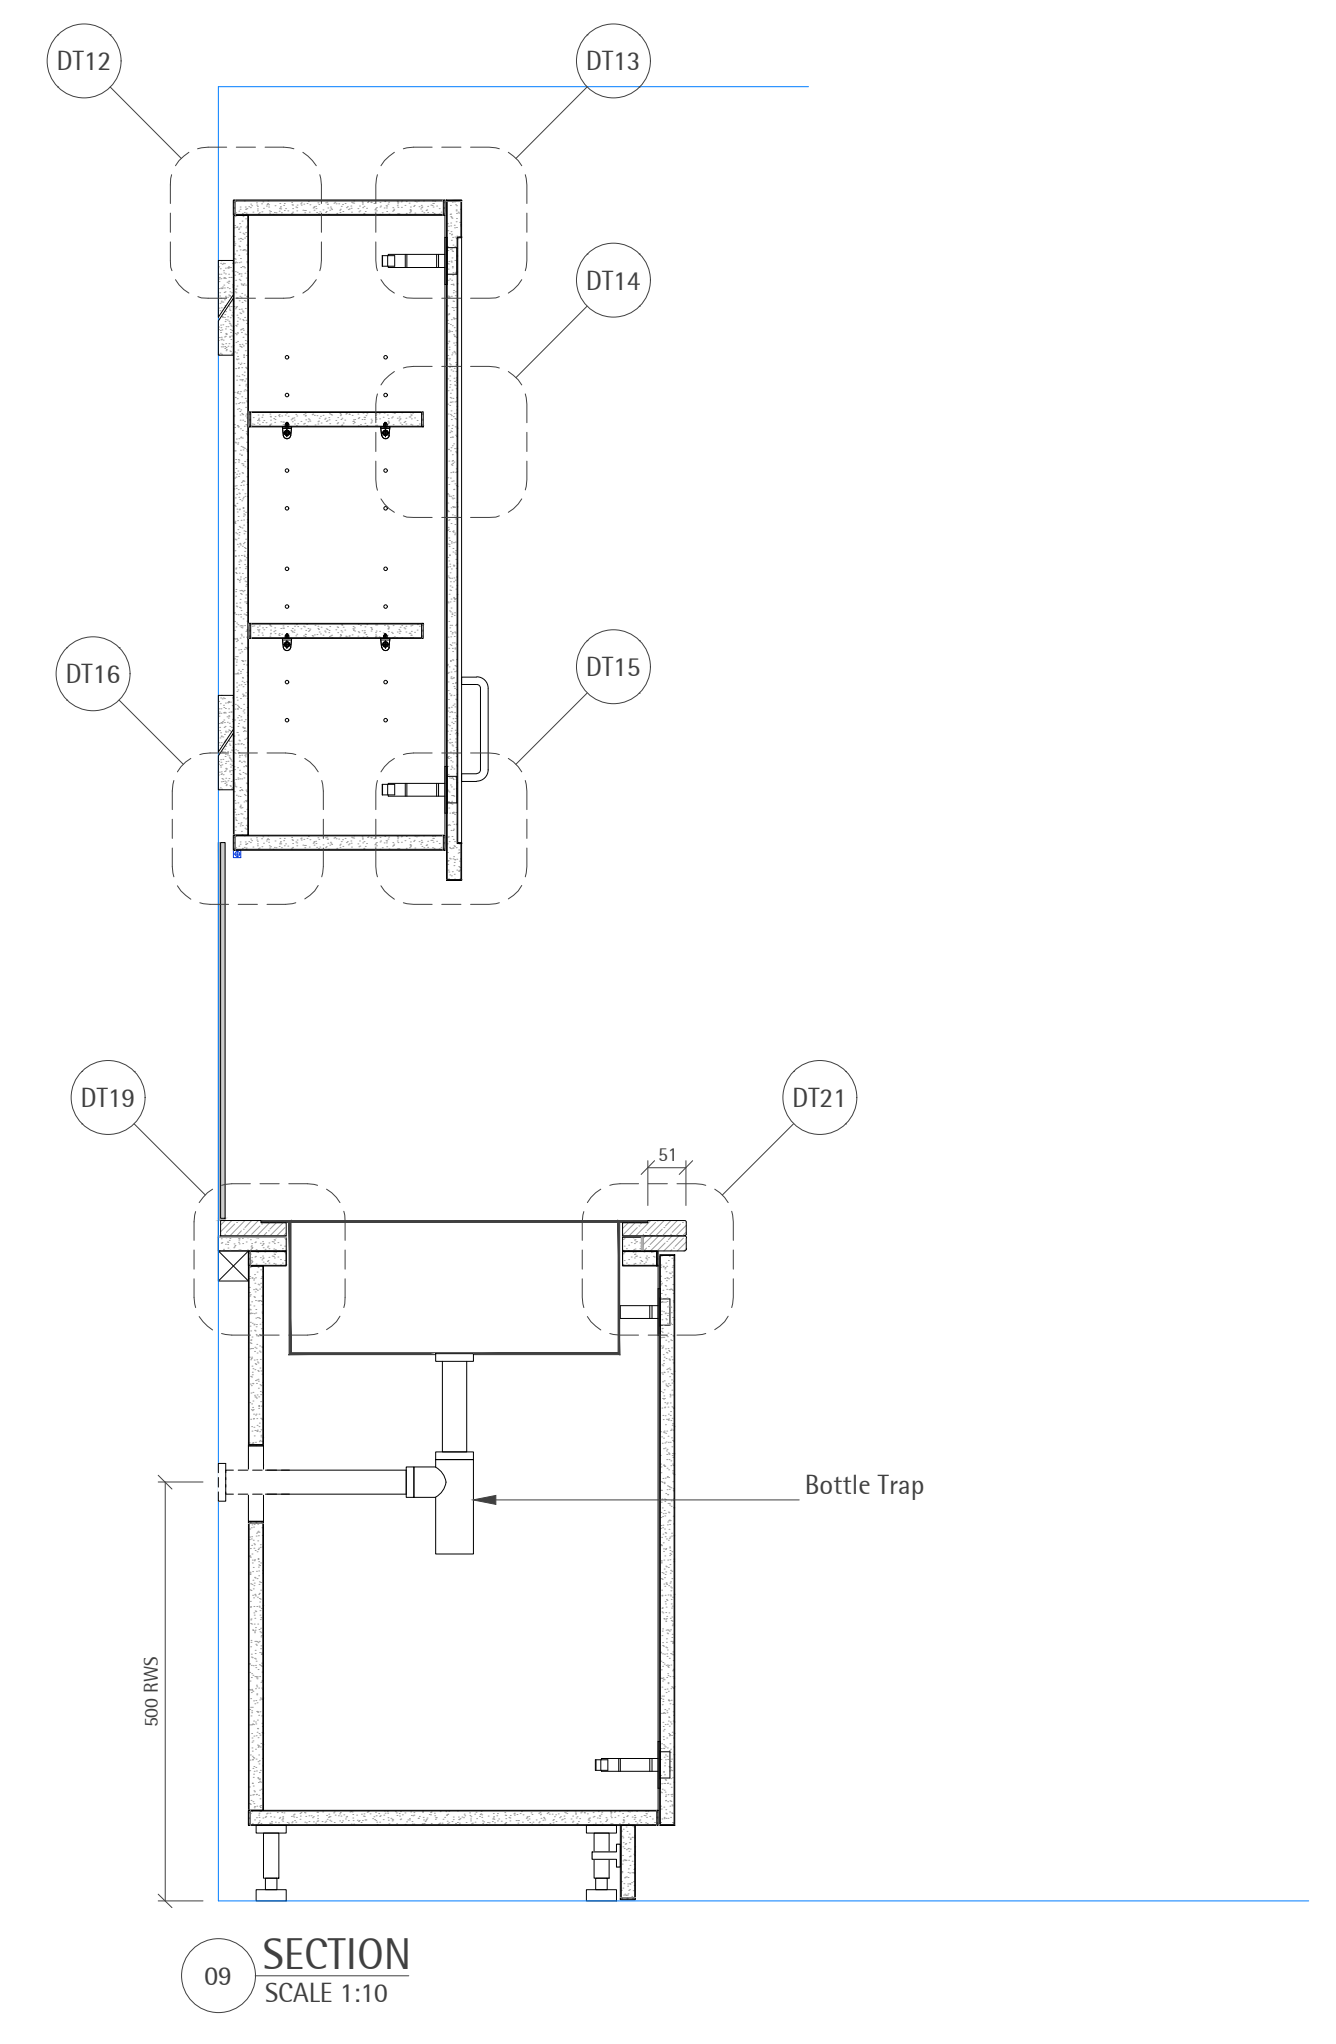

ITEM CODE	SPECIFICATION CODE	DESCRIPTION	SUPPLIER
LIN 607	M40.1211	Natural Stone Wall Tiling Type: White Vietnam Fine Grain Finish: Polished	Bernacca
FX 601	K13.1222	Mirror Ref: Antique Mirror	Water gliders
FX 706	K13.1225	Paint Finish Ref: Legacy Platinum. Color: Sand	Dulux

ITEM CODE	REF	DESCRIPTION	FINISH	SUPPLIER
SA 51	101.0277. 124	Kitchen Sink 1.5 complete with waste	Stainless Steel	Frankie
SA 52	116.0051. 172	Frankie Arena kitchen tap	Chrome	Frankie

DT19
SCALE 1:2

DT17
SCALE 1:2

DT21
SCALE 1:2

DT20
SCALE 1:2

DT22
SCALE 1:2

DT18
SCALE 1:2