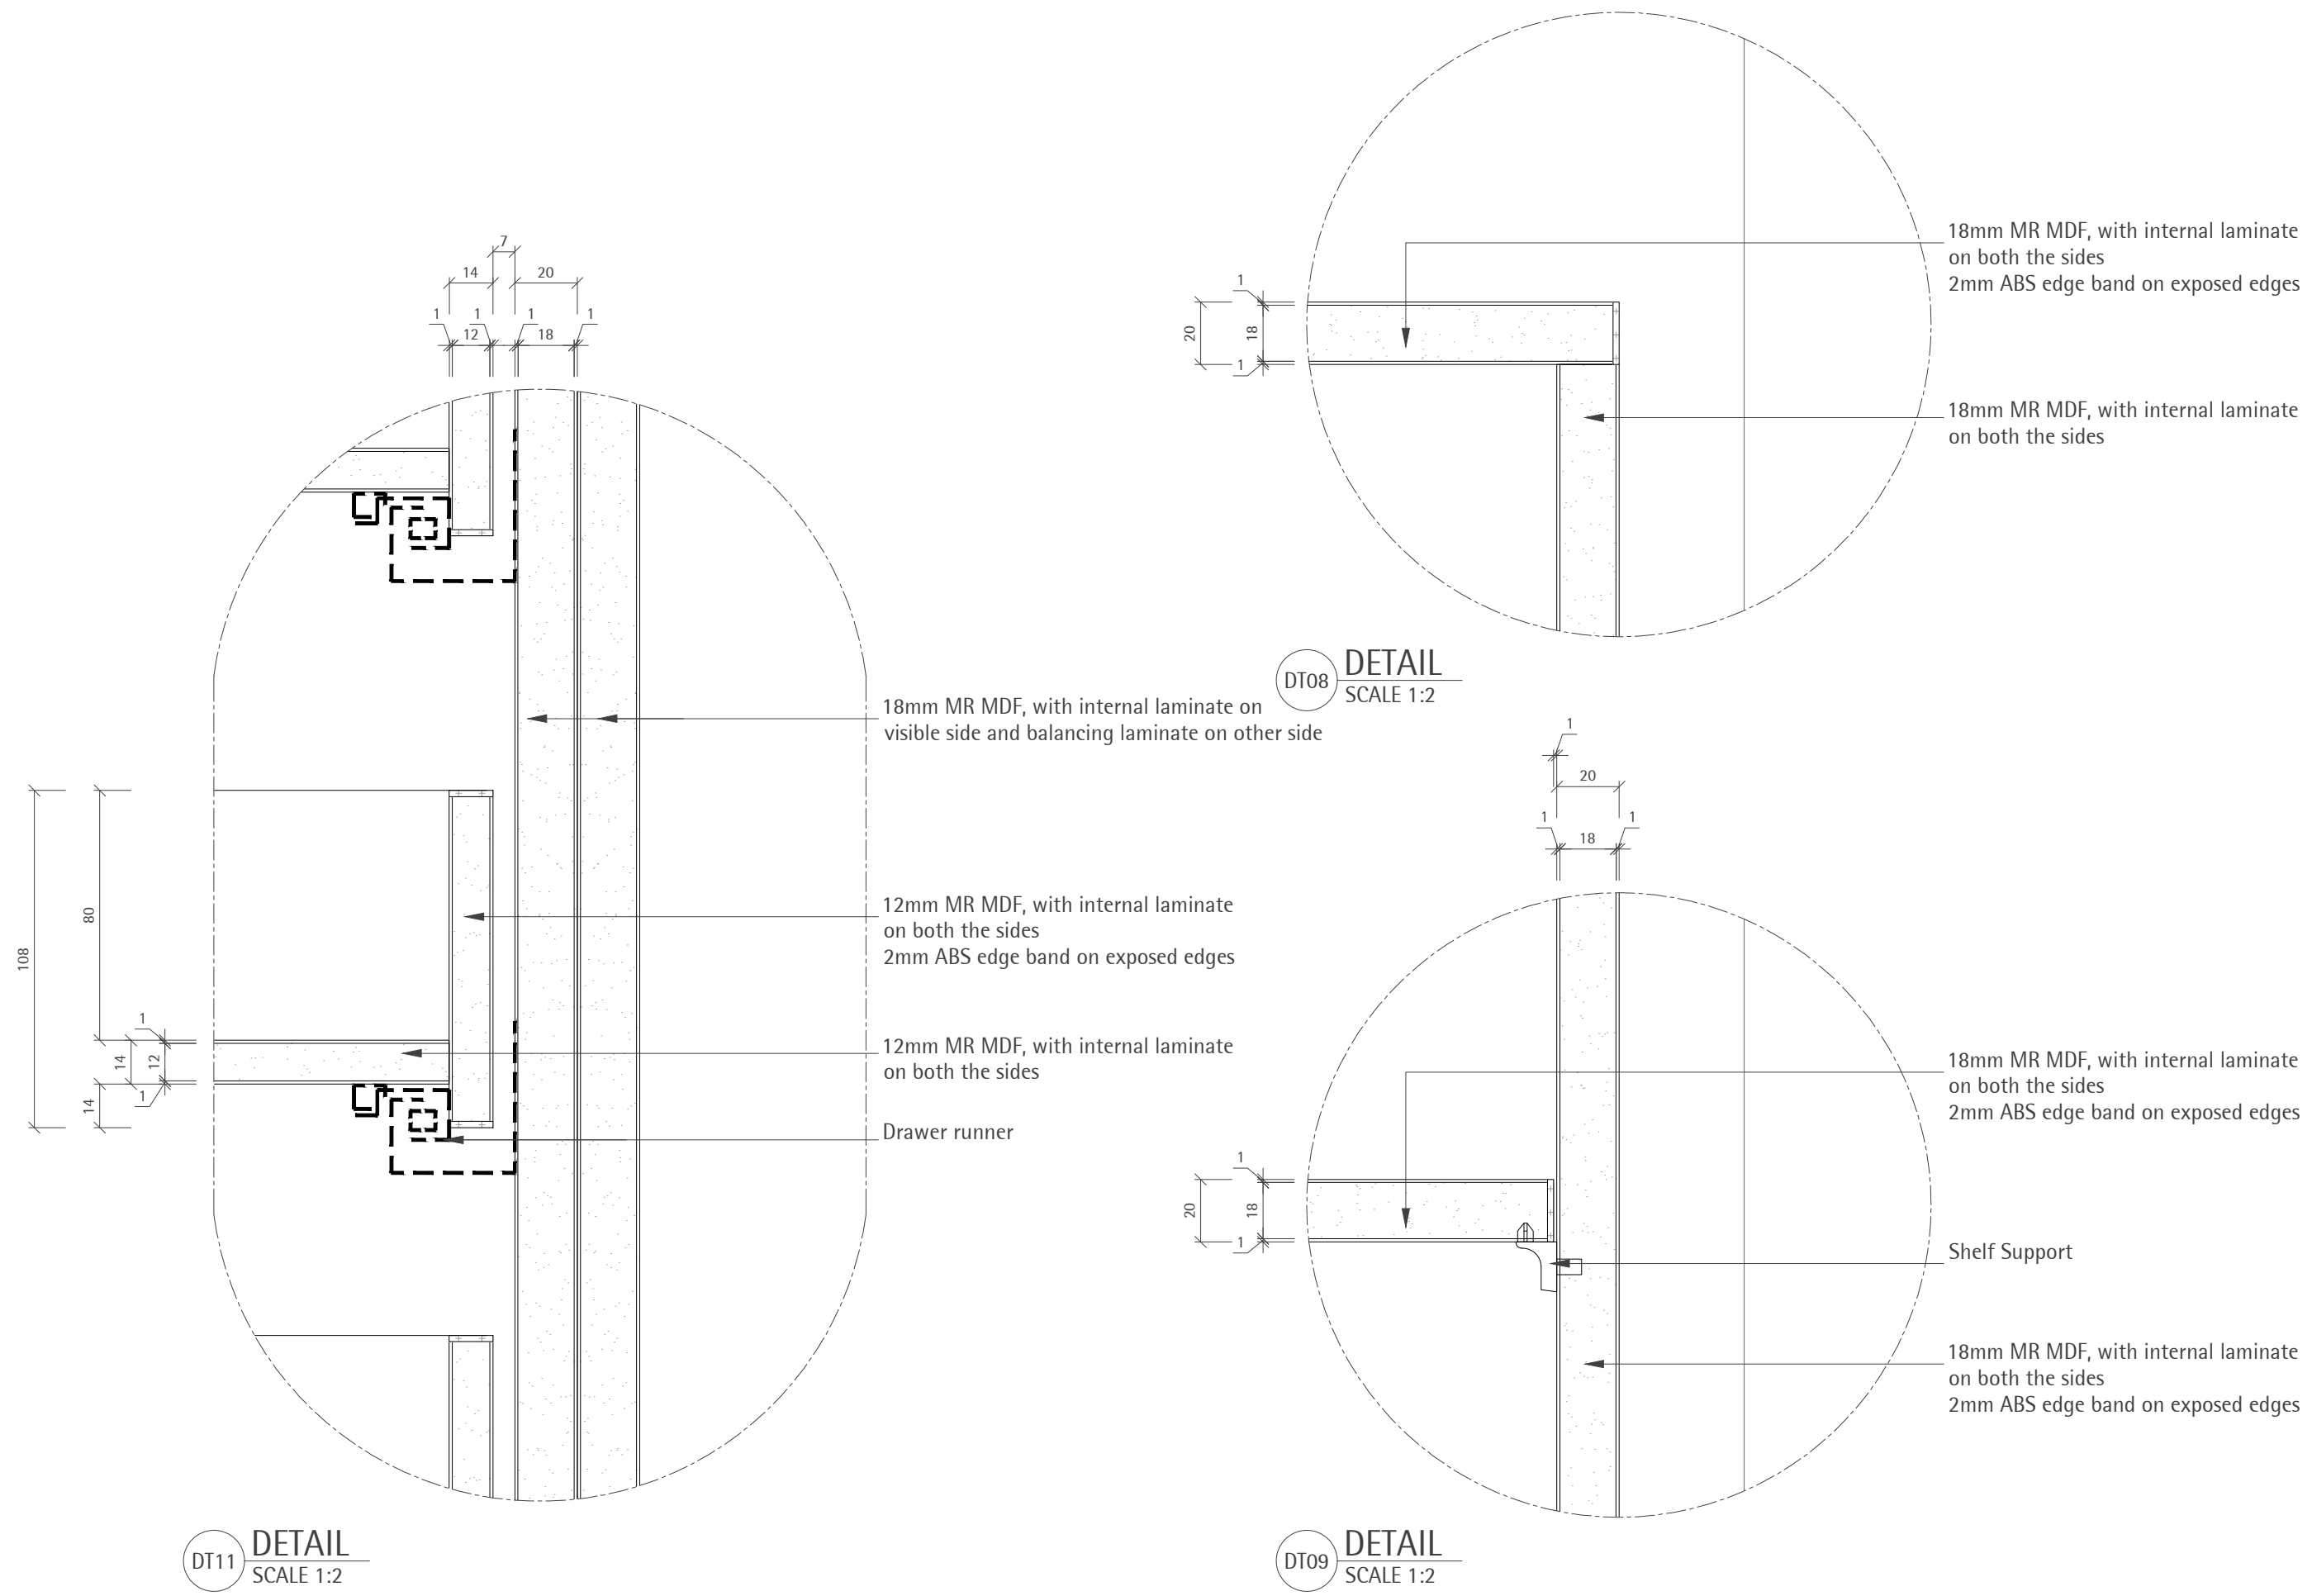

ITEM CODE	SPECIFICATION CODE	DESCRIPTION	SUPPLIER
LIN 607	M40.1211	Natural Stone Wall Tiling Type: White Vietnam Fine Grain Finish: Polished	Bernacca
FX 601	K13.1222	Mirror Ref: Antique Mirror	Water gliders
FX 706	K13.1225	Paint Finish Ref: Legacy Platinum. Color: Sand	Dulux

ITEM CODE	REF	DESCRIPTION	FINISH	SUPPLIER
SA 51	101.0277. 124	Kitchen Sink 1.5 complete with waste	Stainless Steel	Frankie
SA 52	116.0051. 172	Frankie Arena kitchen tap	Chrome	Frankie

DT19
SCALE 1:2

DT17
SCALE 1:2

DT21
SCALE 1:2

DT20
SCALE 1:2

DT22
SCALE 1:2

DT18
SCALE 1:2