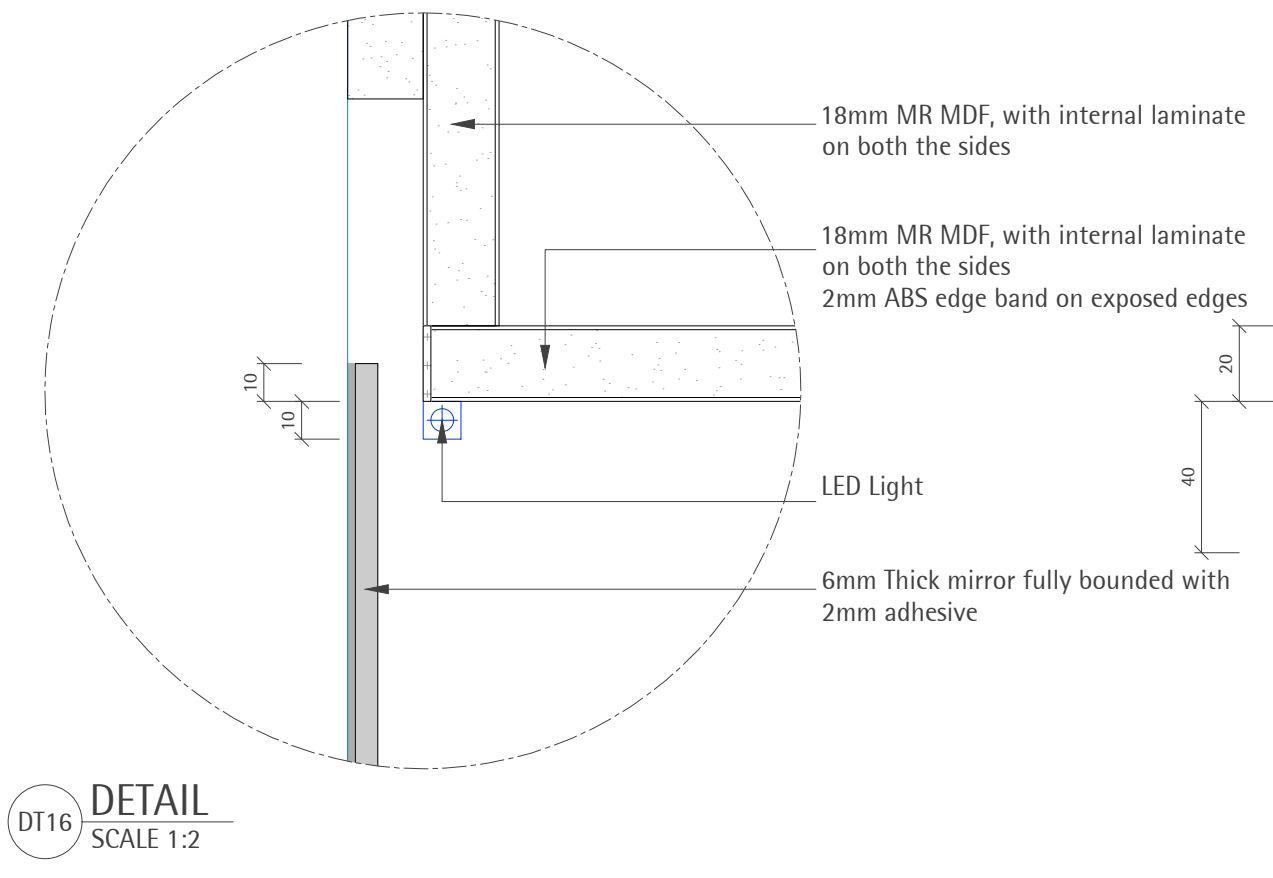

ITEM CODE	SPECIFICATION CODE	DESCRIPTION	SUPPLIER
LIN 607	M40.1211	Natural Stone Wall Tiling Type: White Vietnam Fine Grain Finish: Polished	Bernacca
FX 601	K13.1222	Mirror Ref: Antique Mirror	Water gliders
FX 706	K13.1225	Paint Finish Ref: Legacy Platinum. Color: Sand	Dulux

ITEM CODE	REF	DESCRIPTION	FINISH	SUPPLIER
SA 51	101.0277. 124	Kitchen Sink 1.5 complete with waste	Stainless Steel	Frankie
SA 52	116.0051. 172	Frankie Arena kitchen tap	Chrome	Frankie

DT19
SCALE 1:2

DT17
SCALE 1:2

DT21
SCALE 1:2

DT20
SCALE 1:2

DT22
SCALE 1:2

DT18
SCALE 1:2