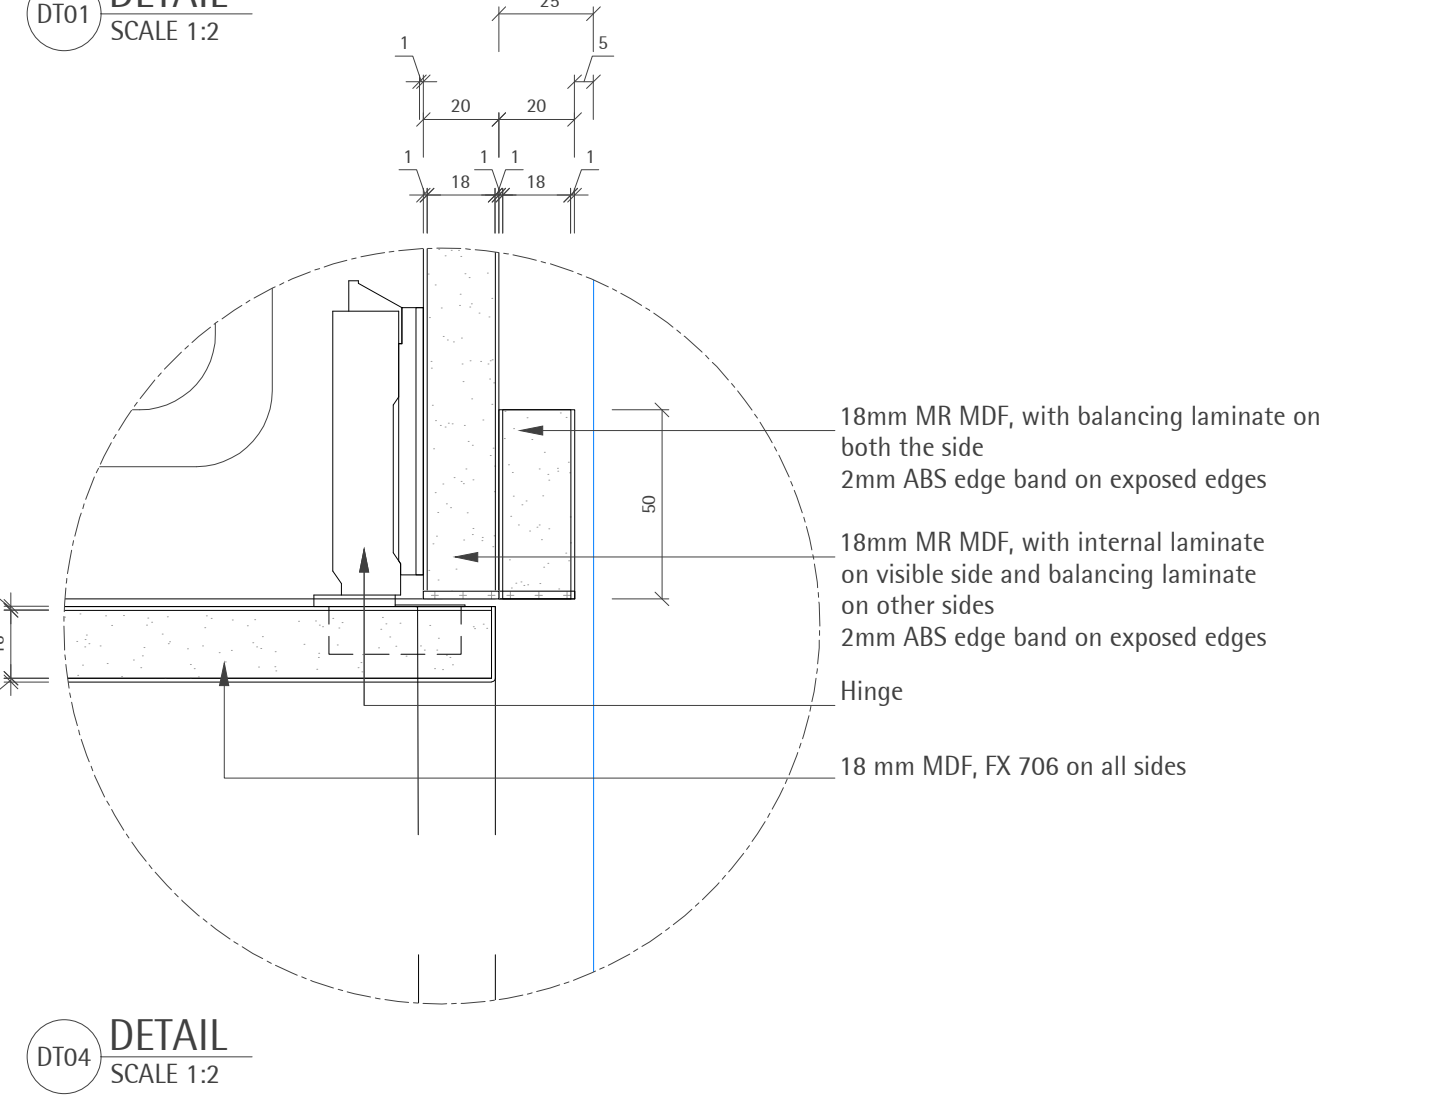

ITEM CODE	SPECIFICATION CODE	DESCRIPTION	SUPPLIER
LIN 607	M40.1211	Natural Stone Wall Tiling Type: White Vietnam Fine Grain Finish: Polished	Bernacca
FX 601	K13.1222	Mirror Ref: Antique Mirror	Water gliders
FX 706	K13.1225	Paint Finish Ref: Legacy Platinum. Color: Sand	Dulux

ITEM CODE	REF	DESCRIPTION	FINISH	SUPPLIER
SA 51	101.0277. 124	Kitchen Sink 1.5 complete with waste	Stainless Steel	Frankie
SA 52	116.0051. 172	Frankie Arena kitchen tap	Chrome	Frankie

DT19
SCALE 1:2

DT17
SCALE 1:2

DT21
SCALE 1:2

DT20
SCALE 1:2

DT22
SCALE 1:2

DT18
SCALE 1:2